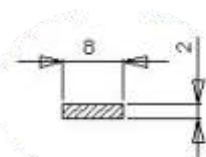

Schweisband 8 mm
Welding strip 8 mm