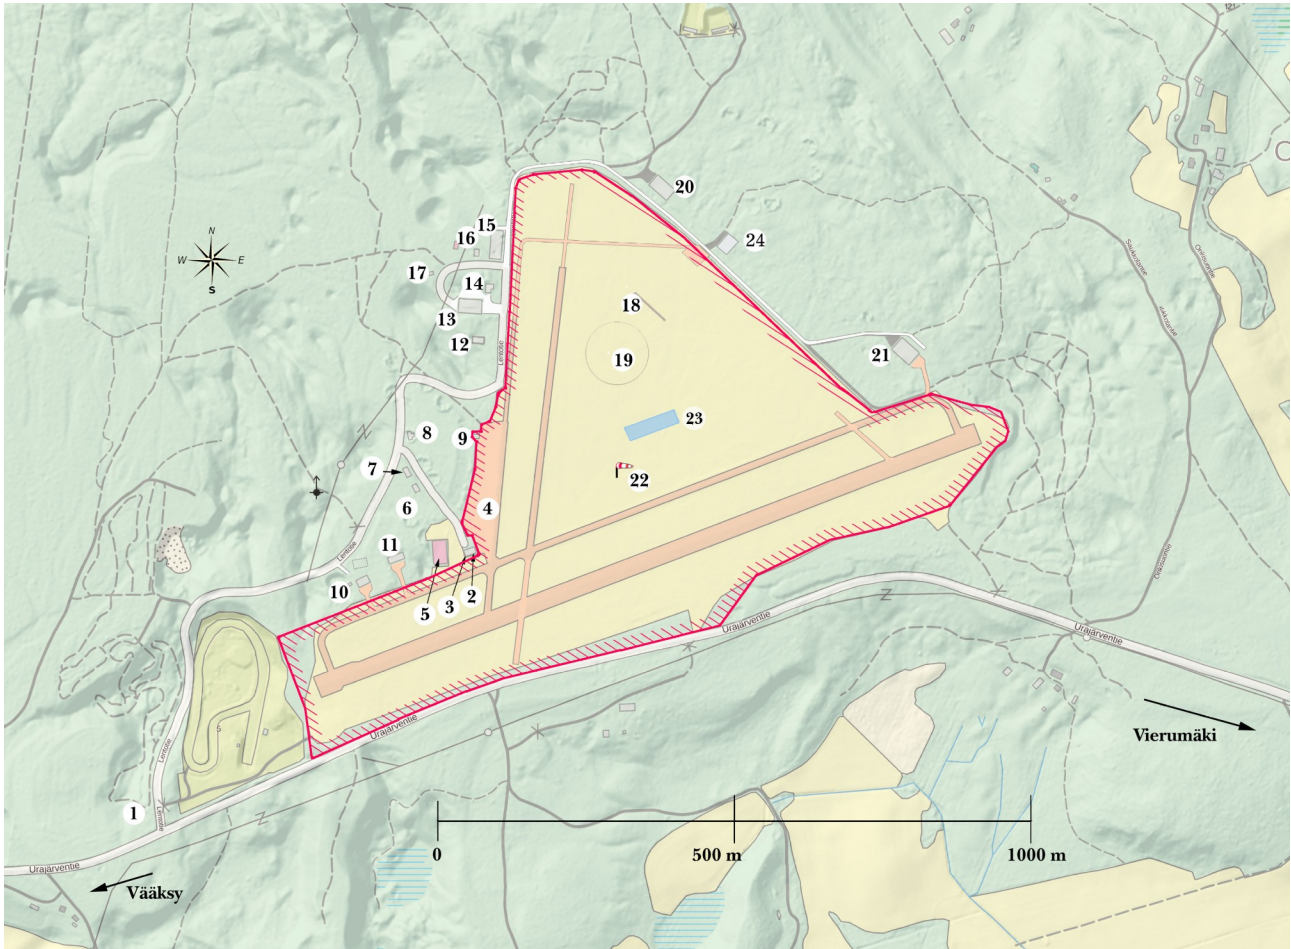

Lahti-Vesivehmaa airfield Guide map

- | | |
|--|--|
| 1. Lentotie (name of the road to airfield) | 13. Lahden ilmailukerho, hangar 2 |
| 2. Flight preparation room ("tower") | 14. Lahden ilmailukerho, maintenance hangar |
| 3. Vesis-club (summer cafe) | 15. Mike Suviranta Oy- hangar |
| 4. Apron | 16. Skydive Häme - base |
| 5. Päijänne-Tavastia Aviation Museum (Hangar1) | 17. Ultra Team Lahti- maintenace hangar |
| 6. Siltatupa (Lahden Ilmasilta ry) | 18. RC flying area |
| 7. Blue Skies Aviation - Flight school | 19. Parachutist Landing zone |
| 8. Korsuhangar | 20. Joen Service Oy, storage hangar 3 |
| 9. Refuelling area | 21. Joen Service Oy, maintence organisation (Hangar 4) |
| 10. Sysmän IK hangar, AeroTecno Oy | 22. Wind sock |
| 11. JAK-hangar | 23. Parachute jumpers Canopy piloting pond |
| 12. Lahden ilmailukerho, club house | 24. Aeropole hangar |

Airfiel area, Ministry of the Interior order 1348/2015 has placed movement and staying restrictions to this area. Violation of this restriction can lead to penalty according to Police law. Restriction does not apply to aviation activities, those who hacc specific permissio, airfield upkeeping and authorities.