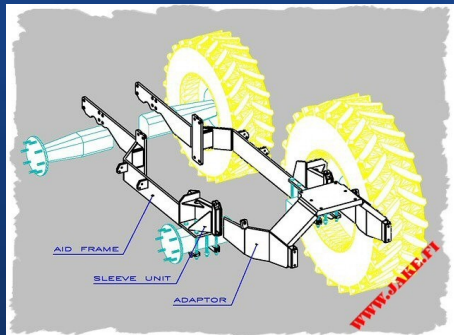

Lappajärvi, Finland

+358 40 566 4018

info@jake.fi

www.jake.fi

JAKE Mounting Kit for mounting a forestry crane, digger or even a loading crane or a machine arm mulcher on a tractor

- Easy and fast mounting
- Easy and fast dismounting
- Reliable connection
- Reinforces a tractor frame
- Delivery includes all needed parts
- 3-point linkage is free with a forestry crane