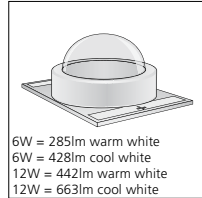

4 x LED 6-12W

Instar round white