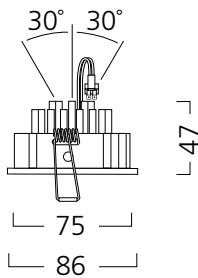

## LED CONNECTOR

Description	
LED line connector 2 m	<b>3036212</b>
LED extension cable 1,5 m	<b>3036225</b>
LED line T-connector 1 m	<b>3036230</b>

Lumidriver

LED line connector

LED extension cable