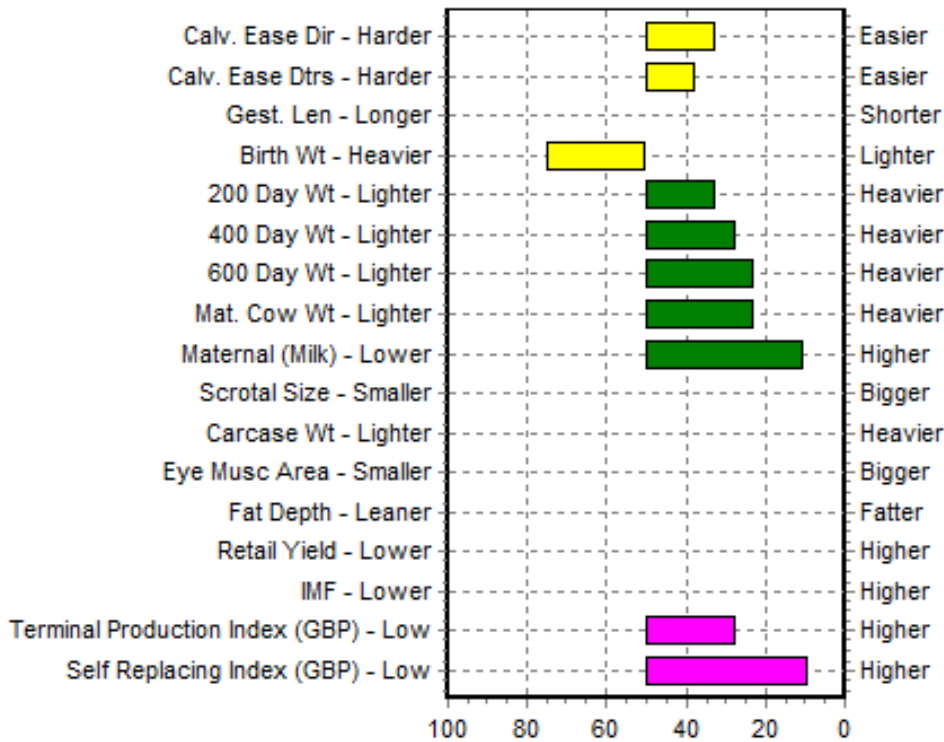

SIRE: Drumagarner Hughes 16

PGS: Rabawn Flame

PGD: Drumagarner Beyonce

SIRE PEDIGREE:

DAM: Garmouth Clovers Honeysuckle

MGS: Bel Dhu Capercaillie 11

MGD: Corskie Clover

GENUS BEEF. PROVEN TO BE THE BEST.

EBV Percentiles for GARMOUTH KINGSTON 19

50th Percentile is the Breed Avg. EBVs for 2018 Born Calves

August 2020 Simmental BREEDPLAN

	Calving Ease DIR (%)	Calving Ease DTRS (%)	Gestation Length (days)	Birth Wt. (kg)	200 Day Wt (kg)	400 Day Wt (kg)	600 Day Wt (kg)	Mat Cow Wt (kg)	Maternal (Milk) (kg)	Scrotal Size (cm)	Carcase Wt (kg)	Eye Muscle Area (sq cm)	Fat Depth (mm)	Retail Beef Yield (%)	IMF (%)
EBV	+1.0	+0.5	-	+3.4	+36	+67	+75	+77	+9	-	-	-	-	-	-
Acc	41%	35%	-	75%	66%	61%	60%	46%	34%	-	-	-	-	-	-
Breed Avg. EBVs for 2018 Born Calves Click for Percentiles															
EBV	-0.7	-0.2	+0.0	+2.5	+33	+61	+66	+67	+6	+0.6	+44	+3.8	-0.1	+0.8	-0.1

Traits Observed: CE,BWT,200WT

SELECTION INDEX VALUES

Market Target	Index Value	Breed Average
Terminal Production Index (GBP)	+82	+74
Self Replacing Index (GBP)	+106	+82

View sires latest EBV figures here - <http://abri.une.edu.au/online/cgi-bin/i4.dll?1=3E373E37&2=242D&3=56&5=2B3C2B3C3A&6=275A5C262727232126>