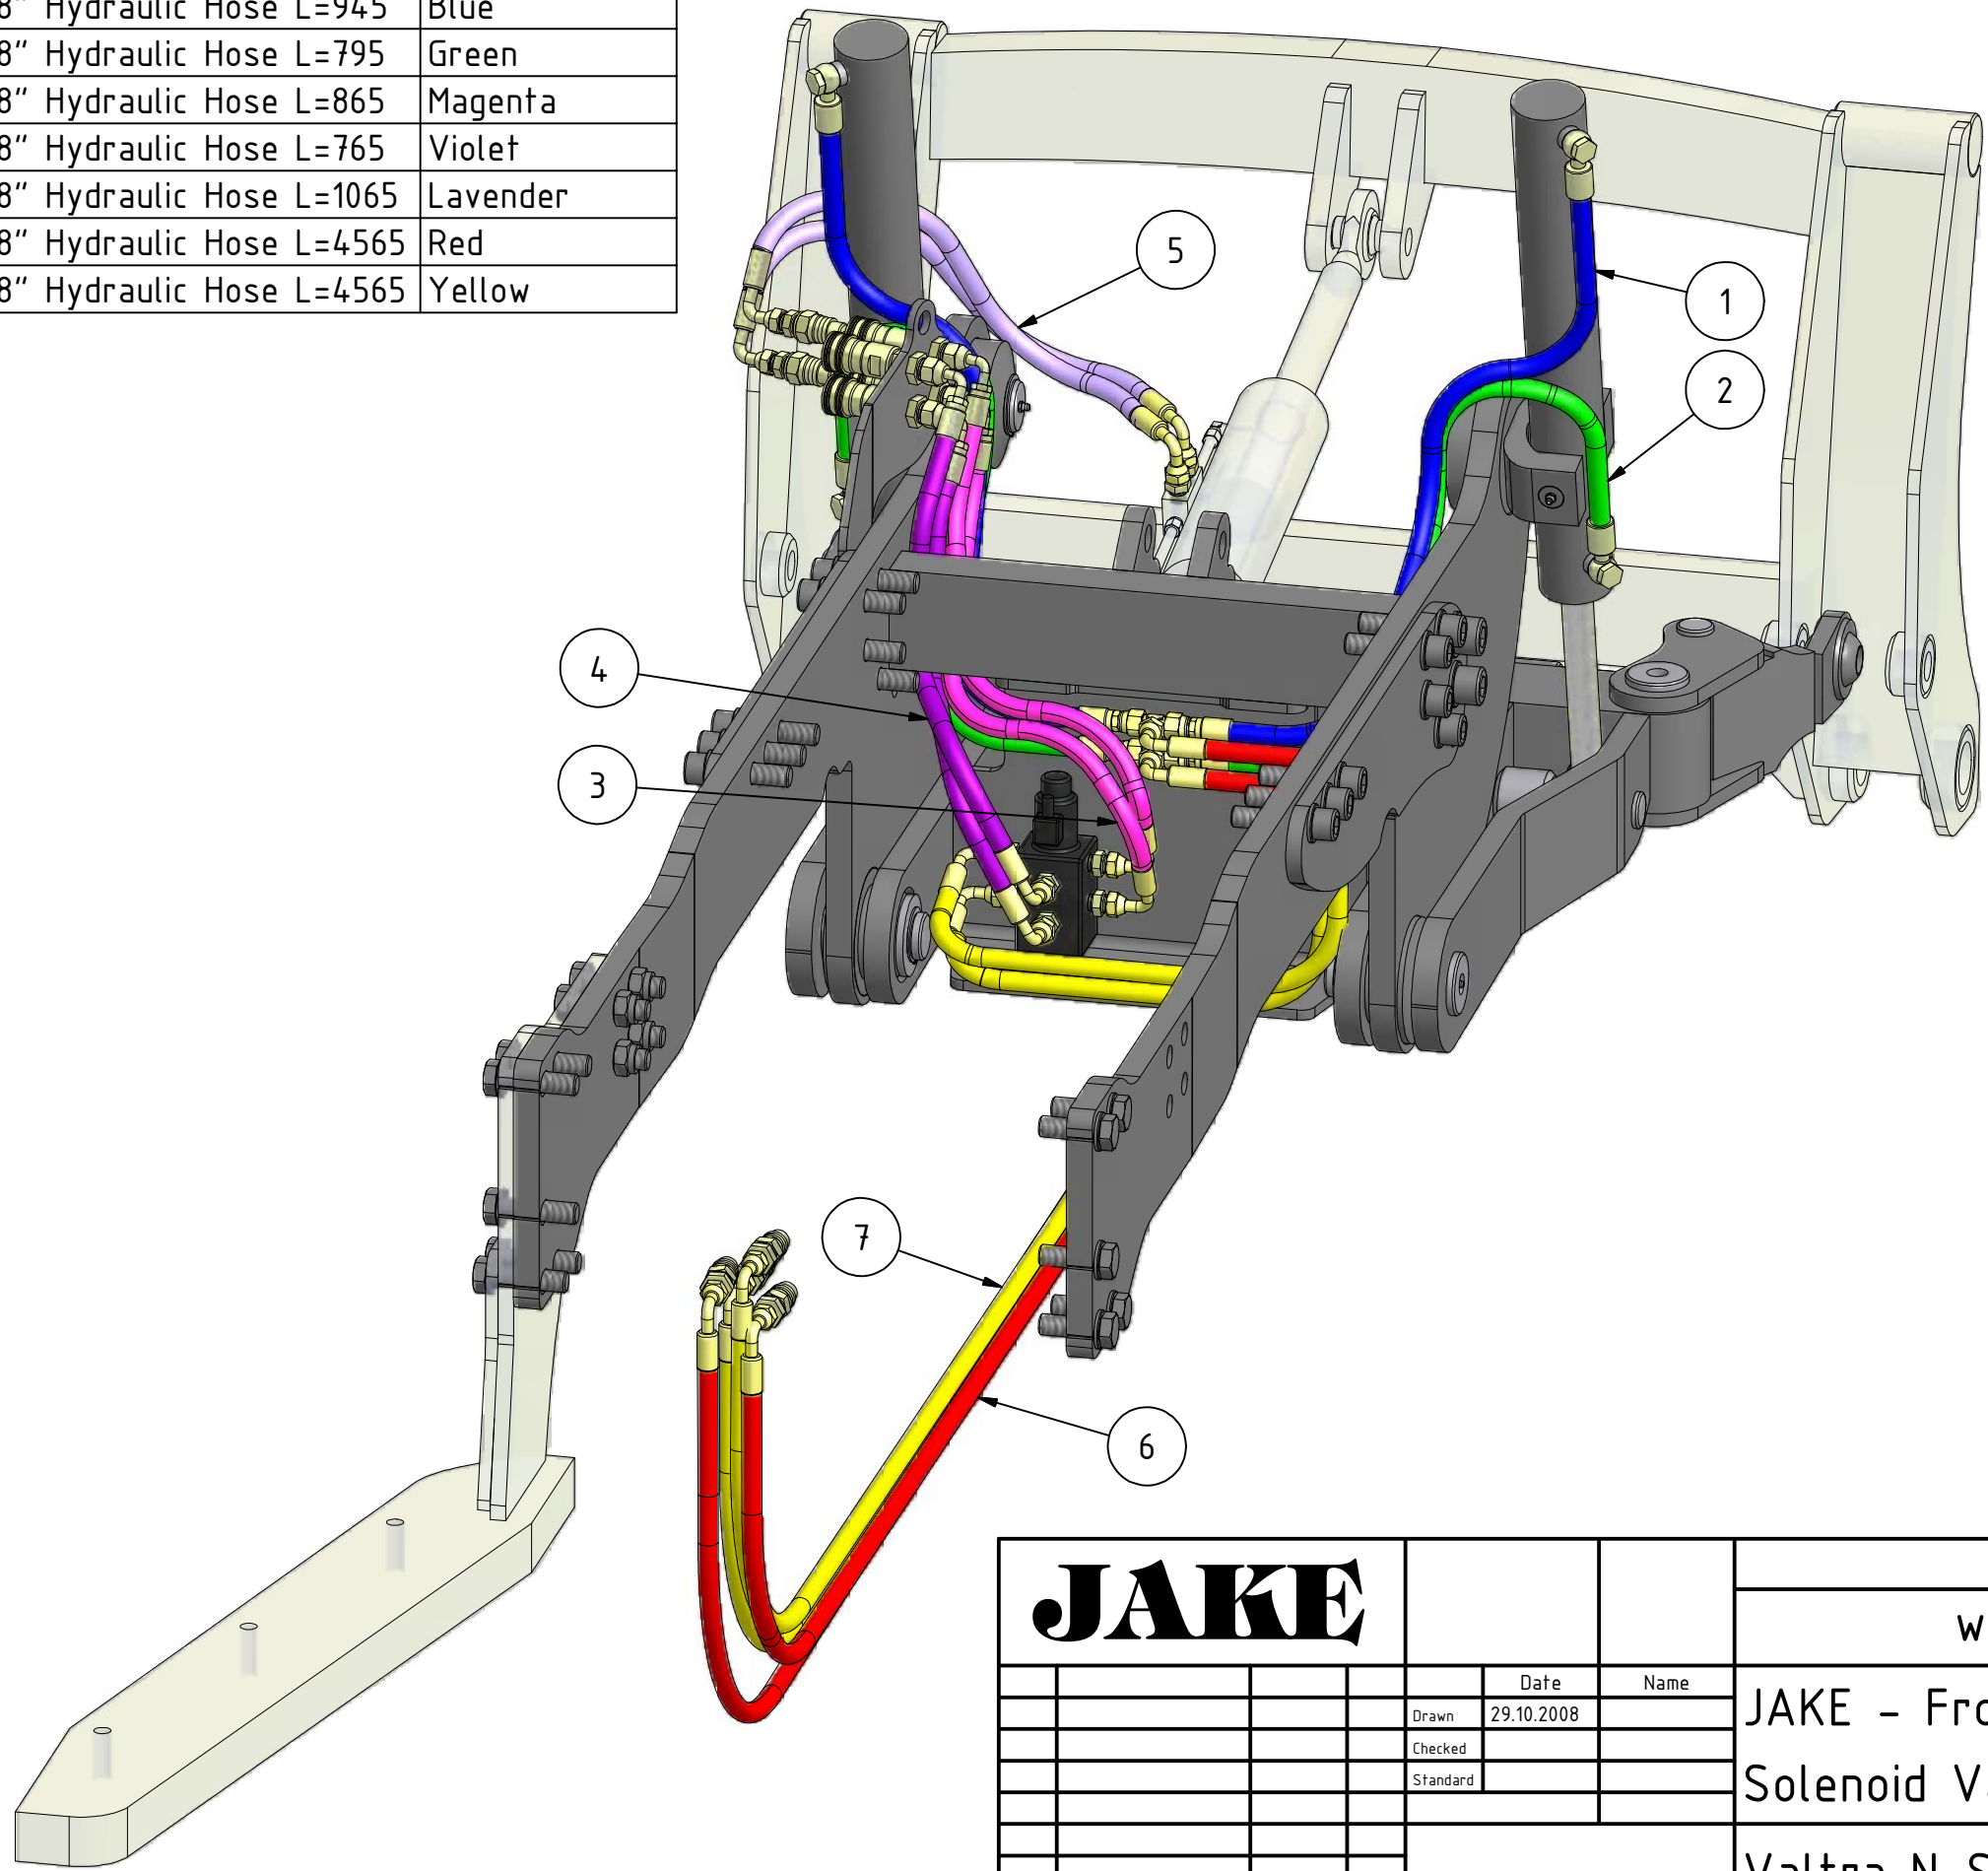

Hydraulic Hoses				
ITEM	QTY	PART NUMBER	DESCRIPTION	COLOR
1	2	07088014/1	3/8" Hydraulic Hose L=945	Blue
2	2	07088014/2	3/8" Hydraulic Hose L=795	Green
3	2	07088015/1	3/8" Hydraulic Hose L=865	Magenta
4	2	07088015/2	3/8" Hydraulic Hose L=765	Violet
5	2	07088016	3/8" Hydraulic Hose L=1065	Lavender
6	2	07088019	3/8" Hydraulic Hose L=4565	Red
7	2	07088020	3/8" Hydraulic Hose L=4565	Yellow

JAKE				www.jake.fi	
		Date	Name	JAKE - Front Lifter with Solenoid Valve	
		Drawn	29.10.2008		
		Checked			
		Standard			
				Valtra N-Series	1
				A3	
State	Changes	Date	Name		