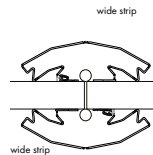

Finger Alert Professional

door finger guard for doors with a large opening angle

Arte Viva Door Finger Guards - Finger Alert Professional to **prevent finger entrapment at the hinge side of doors**. Set of profiles to cover the door gap on push and pull side of the door and two click strips to facilitate installation. Fastening with tesa®-tape (pre-applied) or screwing to the door and door frame. High-quality plastic. Standard colors **white RAL 9016 and anthracite RAL 7016** Standard lengths **180 cm, 195 cm, 229 cm and 245 cm** (for wooden, steel and glass doors with **opening degree up to 170°-180° and maximum distance between door and frame of 20 cm**). SKG®-certified to EN 16654 and complies with EN 8654. (highest door finger guard norm worldwide).

Reference	Color			Lengths	Characteristics	Certificate	Install with
	White RAL 9016	Anthracite RAL 7016	Silver Grey RAL 7040				
FA PRO / 180	x	x	x	180 cm	Wide strip: indoor use only	EN 16654 NEN 8654 (highest door guard norm worldwide)	Tesa® - tape included (pre-applied) Screws (order seperately)
FA PRO / 195	x	x	x	195 cm	Narrow strip: indoor and outdoor use/ max temp -5°C to +40°C		
FA PRO / 229	x	x	x	229 cm			
FA PRO / 245	x	x	x	245 cm			

Set Wide Strip / Narrow Strip

Suitable for	rabbeted doors square edge doors glass & steel doors
push side	wide strip with click strip
pull side	narrow strip with click strip

Set Wide Strip / Wide Strip

Suitable for	swing doors
push side	wide strip with click strip
pull side	wide strip with click strip