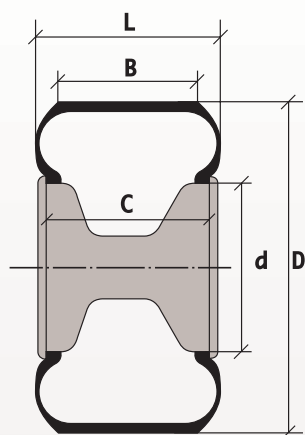

VEGA

HIGH TECHNOLOGY
IN KARTING TYRES

CODE	W2 42	W2 60
Omologazione/homologation	CIK 96-98	CIK 96-98
Misure/Size	10X4.20-5	11X6.00-5
Durezza/Hardness Shore A±6	40	40
L mm max	135	188
B mm ±5	85	135
C mm ±2	113	180
d mm $\begin{matrix} +0 \\ -1 \end{matrix}$	126.2	126.2
D mm ±6	258	283
Pressione suggerita/ Suggested pressure:	BAR ±0.2 PSI ±3	1.0 14.5
Pressione massima/ Max pressure:	BAR PSI	4.0 60
Velocità massima/ Max speed:	Km/h Mp/h	150 95
Peso/Weight kg	0.95	1.30