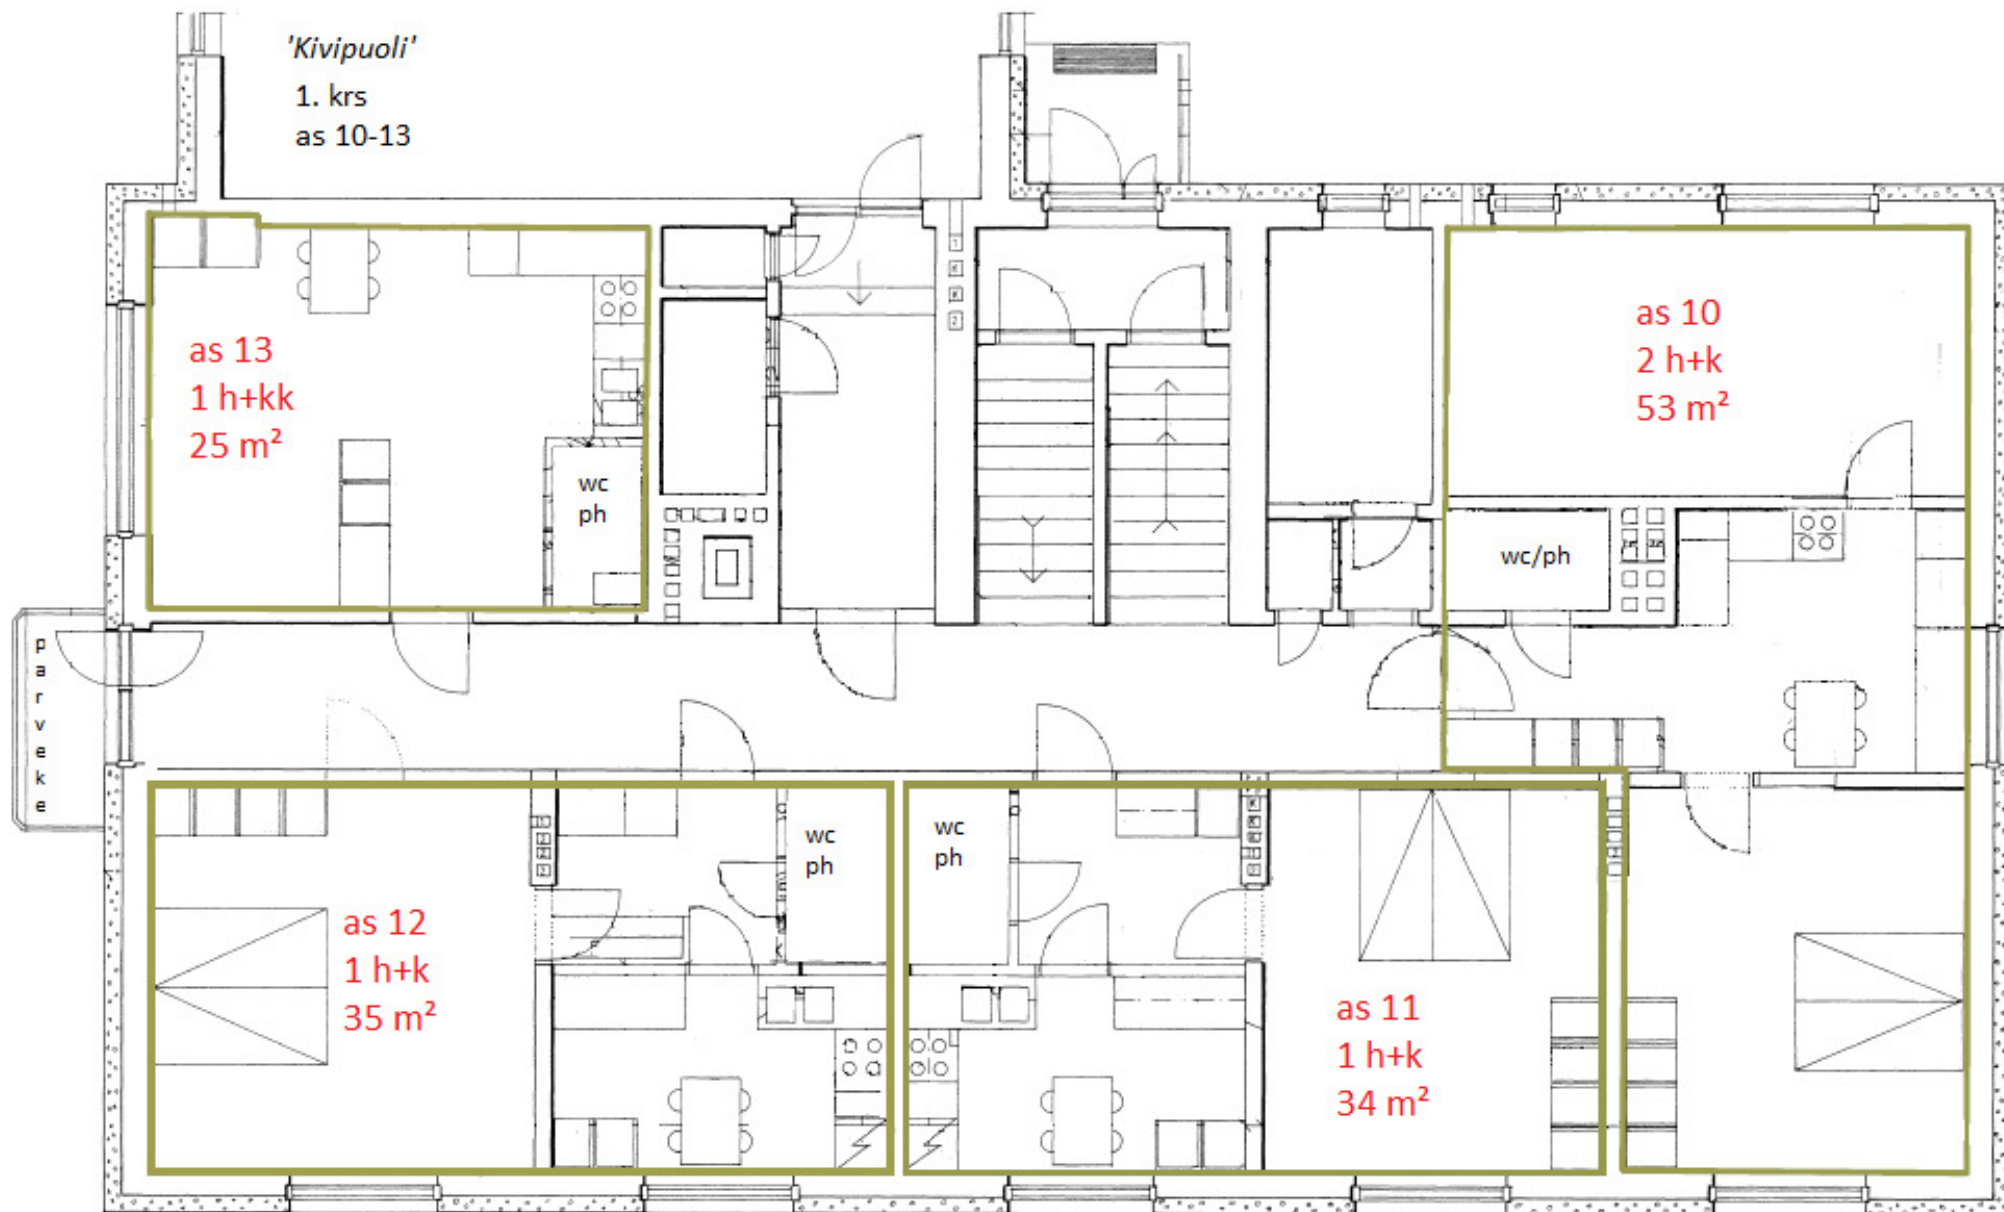

'Kivipuoli'

1. krs

as 10-13

as 13
1 h+kk
25 m²

as 10
2 h+k
53 m²

as 12
1 h+k
35 m²

as 11
1 h+k
34 m²

parveke