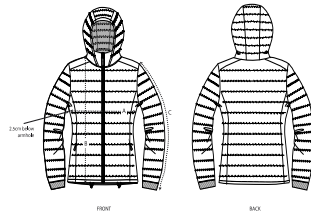

RED

FLAME ORANGE

WOMEN PADDED JACKET

STJW839 - STELLA VOYAGER

The women's padded jacket

Fitted

- Set-in sleeve
- High collar with detachable hood with matte metal hidden snaps
- Hood opening and bottom hem with adjustable plastic stopper and elastic cord
- Reverse nylon zip at center front
- Zipped welt pockets with extra grosgrain puller
- Fully quilted
- Side panels for better shape
- Soft 1x1 rib at sleeve hem
- Inside seams with binding finish

Combo options

Stanley Voyager

Shell : Plain Weave , 100% Polyester - Recycled , Fluorine-free DWR , 75 GSM

Padding : 100% Polyester - Recycled , 175 GSM

Lining : Plain Weave , 100% Polyester - Recycled , Fluorine-free DWR , 75 GSM

SIZES		XS	S	M	L	XL	XXL
A	Half Chest	47	50	53	56	59	62
B	Body Length	59.5	61.5	63.5	65.5	67.5	69.5
C	Sleeve Length	63	64	65	66	67	67