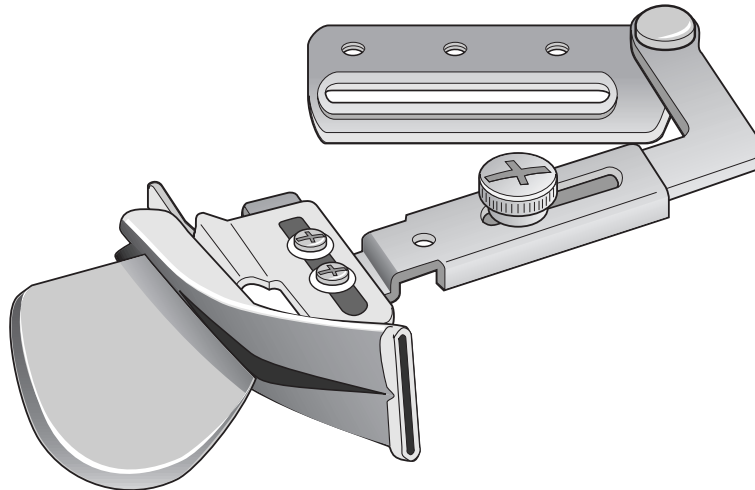

A4S- 10~25 Braid or Tape Binder NAUHAPALLISTAJA

Tape Sizes		Finished Sizes
10 mm	3/8 "	4.5 mm
13 "	1/2 "	6.0 "
16 "	5/8 "	7.5 "
20 "	3/4 "	9.0 "
22 "	7/8 "	10.5 "
25 "	1 "	12.0 "

• The contents in above table may be different from fact and depend on material thickness or elasticity of tape.

Applicable parts for "A2S" and "A4S" (at extra cost)

OSAT A2S JA A4S