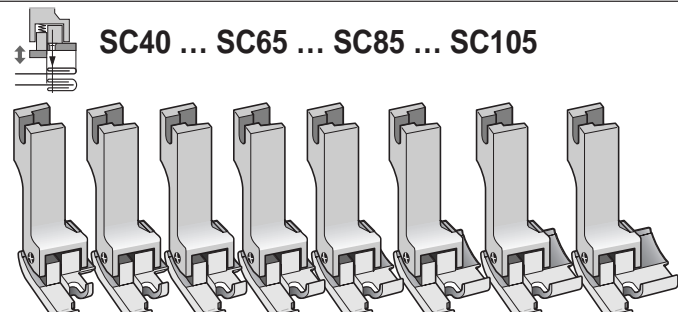

BIAS BINDERS

BORDEURS DE BIAS
RIBETADORES DE BIAS

SCHRÄGBANDEINFASSER
滚边器

Attachments

SUISEI®

A2S- 20~24 Single Fold Bias Binder

• For straight edges and outside curving.

Bias Tape Sizes		Finished Sizes
20 mm	3/4 "	5.0 mm
22 "	7/8 "	5.5 "
24 "	15/16 "	6.0 "

Tape sizes 26mm ~ 40mm are discontinued.

A4S- 10~25 Braid or Tape Binder NAUHAPALLISTAJA

Tape Sizes		Finished Sizes
10 mm	3/8 "	4.5 mm
13 "	1/2 "	6.0 "
16 "	5/8 "	7.5 "
20 "	3/4 "	9.0 "
22 "	7/8 "	10.5 "
25 "	1 "	12.0 "

• The contents in above table may be different from fact and depend on material thickness or elasticity of tape.

Applicable parts for "A2S" and "A4S" (at extra cost)

OSAT A2S JA A4S

• Easy operation for small curving edge. Ref. ➔ P.23

• Stabler stitch margin and easy operation for curving edge. Ref. ➔ P.24