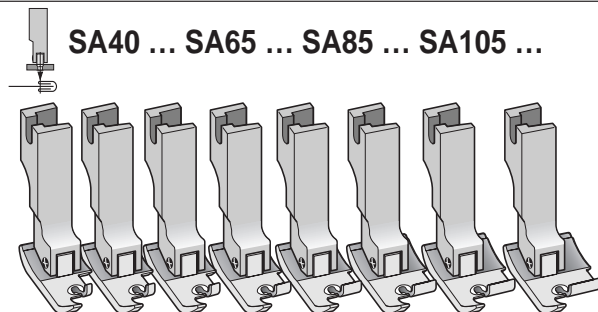

BIAS BINDERS

BORDEURS DE BIAS
RIBETADORES DE BIAS

SCHRÄGBANDEINFASSER
滚边器

Attachments

SUISEI®

A2S- 20~24 Single Fold Bias Binder

• For straight edges and outside curving.

Bias Tape Sizes		Finished Sizes
20 mm	3/4 "	5.0 mm
22 "	7/8 "	5.5 "
24 "	15/16 "	6.0 "

Tape sizes 26mm ~ 40mm are discontinued.

A4S- 10~25 Braid or Tape Binder NAUHAPALLISTAJA

Tape Sizes		Finished Sizes
10 mm	3/8 "	4.5 mm
13 "	1/2 "	6.0 "
16 "	5/8 "	7.5 "
20 "	3/4 "	9.0 "
22 "	7/8 "	10.5 "
25 "	1 "	12.0 "

• The contents in above table may be different from fact and depend on material thickness or elasticity of tape.

Applicable parts for "A2S" and "A4S" (at extra cost)

OSAT A2S JA A4S

• Easy operation for small curving edge. Ref. ➔ P.23

• Stabler stitch margin and easy operation for curving edge. Ref. ➔ P.24