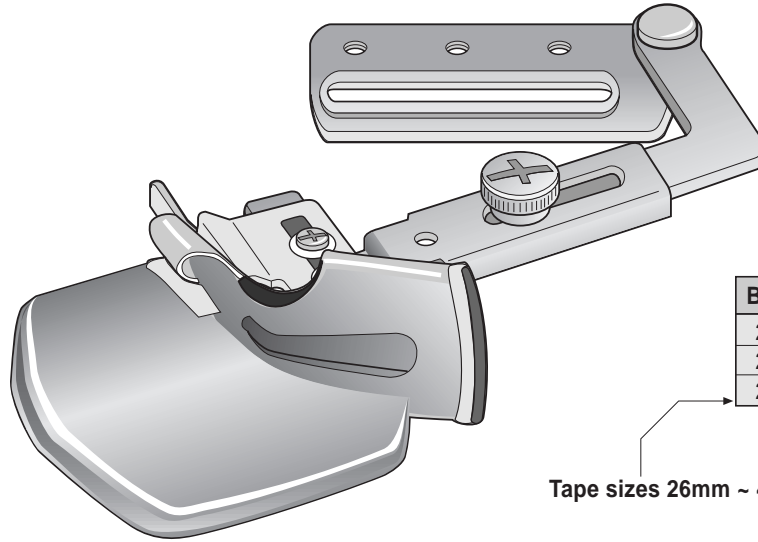

BIAS BINDERS

BORDEURS DE BIAS
RIBETADORES DE BIAS

SCHRÄGBANDEINFASSER
滚边器

Attachments

SUISEI®

A2S- 20~24 Single Fold Bias Binder

• For straight edges and outside curving.

Bias Tape Sizes		Finished Sizes
20 mm	3/4 "	5.0 mm
22 "	7/8 "	5.5 "
24 "	15/16 "	6.0 "

Tape sizes 26mm ~ 40mm are discontinued.

A4S- 10~25 Braid or Tape Binder NAUHAPALLISTAJA

Tape Sizes		Finished Sizes
10 mm	3/8 "	4.5 mm
13 "	1/2 "	6.0 "
16 "	5/8 "	7.5 "
20 "	3/4 "	9.0 "
22 "	7/8 "	10.5 "
25 "	1 "	12.0 "

• The contents in above table may be different from fact and depend on material thickness or elasticity of tape.

Applicable parts for "A2S" and "A4S" (at extra cost)

OSAT A2S JA A4S

• Easy operation for small curving edge. Ref. ➔ P.23

• Stabler stitch margin and easy operation for curving edge. Ref. ➔ P.24