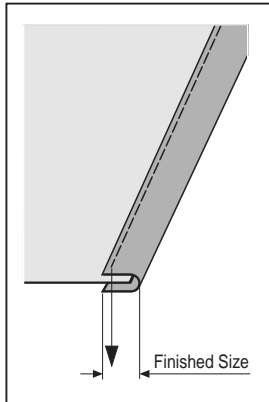

BIAS BINDERS

BORDEURS DE BIAS
RIBETADORES DE BIAS

SCHRÄGBANDEINFASSER
滚边器

Attachments

SUISEI®

A2S- 20~24 Single Fold Bias Binder

• For straight edges and outside curving.

Bias Tape Sizes		Finished Sizes
20 mm	3/4 "	5.0 mm
22 "	7/8 "	5.5 "
24 "	15/16 "	6.0 "

Tape sizes 26mm ~ 40mm are discontinued.

A4S- 10~25 Braid or Tape Binder NAUHAPALLISTAJA

Tape Sizes		Finished Sizes
10 mm	3/8 "	4.5 mm
13 "	1/2 "	6.0 "
16 "	5/8 "	7.5 "
20 "	3/4 "	9.0 "
22 "	7/8 "	10.5 "
25 "	1 "	12.0 "

• The contents in above table may be different from fact and depend on material thickness or elasticity of tape.

Applicable parts for "A2S" and "A4S" (at extra cost)

OSAT A2S JA A4S

• Easy operation for small curving edge. Ref. ➔ P.23

• Stabler stitch margin and easy operation for curving edge. Ref. ➔ P.24