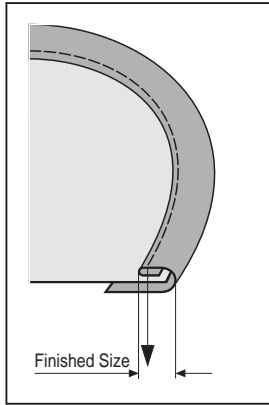

BIAS BINDERS

BORDEURS DE BIAS
RIBETADORES DE BIAS

SCHRÄGBANDEINFASSER
滚边器

Attachments

SUISEI®

A2S- 20~24 Single Fold Bias Binder

• For straight edges and outside curving.

Bias Tape Sizes		Finished Sizes
20 mm	3/4 "	5.0 mm
22 "	7/8 "	5.5 "
24 "	15/16 "	6.0 "

Tape sizes 26mm ~ 40mm are discontinued.

A4S- 10~25 Braid or Tape Binder NAUHAPALLISTAJA

Tape Sizes		Finished Sizes
10 mm	3/8 "	4.5 mm
13 "	1/2 "	6.0 "
16 "	5/8 "	7.5 "
20 "	3/4 "	9.0 "
22 "	7/8 "	10.5 "
25 "	1 "	12.0 "

• The contents in above table may be different from fact and depend on material thickness or elasticity of tape.

Applicable parts for "A2S" and "A4S" (at extra cost)

OSAT A2S JA A4S

• Easy operation for small curving edge. Ref. ➔ P.23

• Stabler stitch margin and easy operation for curving edge. Ref. ➔ P.24