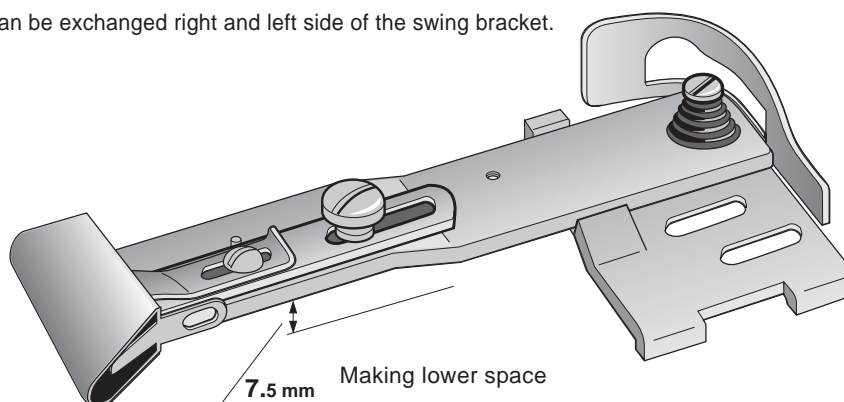

CORD ATTACHMENT, TEREPAJAJAT

GUIDES POUR GALON
ADITAMENTOS PARA VIVOS

KANTENLINEALE
线绳附件

Attachments
SUISEI®

A46NP- 26, 28, 30

Cord Edge Piping Attachment for Heavy Materials (for 111W)
RASKAILLE MATERIAALEILLE

- For automobile seat covers, upholstery, luggage, etc.

Tape Sizes	
26 mm	1 "
28 "	1 1/8 "
30 "	1 3/16 "

For Use On Extra Heavy Materials ERITTÄIN RASKAILLE MATERIAALEILLE

Can be exchanged right and left side of the swing bracket.