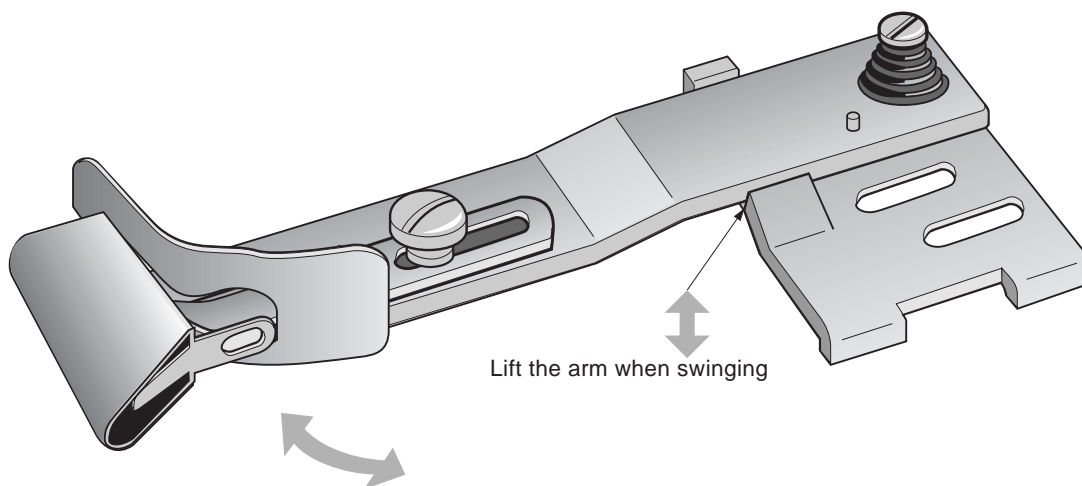

CORD ATTACHMENT, TEREPAJAJAT

GUIDES POUR GALON
ADITAMENTOS PARA VIVOS

KANTENLINEALE
线绳附件

Attachments
SUISEI®

A46NP- 26, 28, 30

Cord Edge Piping Attachment for Heavy Materials (for 111W)
RASKAILLE MATERIAALEILLE

- For automobile seat covers, upholstery, luggage, etc.

Tape Sizes	
26 mm	1 "
28 "	1 1/8 "
30 "	1 3/16 "

For Use On Extra Heavy Materials ERITTÄIN RASKAILLE MATERIAALEILLE

Can be exchanged right and left side of the swing bracket.

A46NPB

Swing Bracket Complete for "A46NP"

KULMAVARSI KOMPL.

Appropriate for special order attachment for automobile seats, cover upholstery or luggage.

A46NP
☉
☰
↓