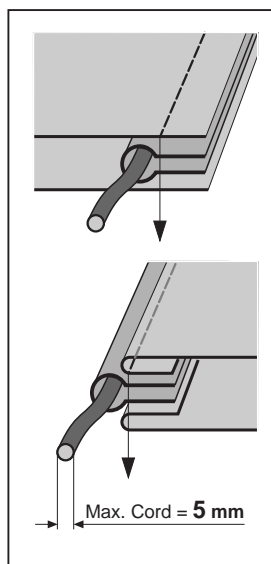

CORD ATTACHMENT, TEREPAJAJAT

GUIDES POUR GALON
ADITAMENTOS PARA VIVOS

KANTENLINEALE
线绳附件

Attachments
SUISEI®

A46NP- 26, 28, 30

Cord Edge Piping Attachment for Heavy Materials (for 111W)
RASKAILLE MATERIAALEILLE

- For automobile seat covers, upholstery, luggage, etc.

Tape Sizes	
26 mm	1 "
28 "	1 1/8 "
30 "	1 3/16 "

For Use On Extra Heavy Materials ERITTÄIN RASKAILLE MATERIAALEILLE

Can be exchanged right and left side of the swing bracket.