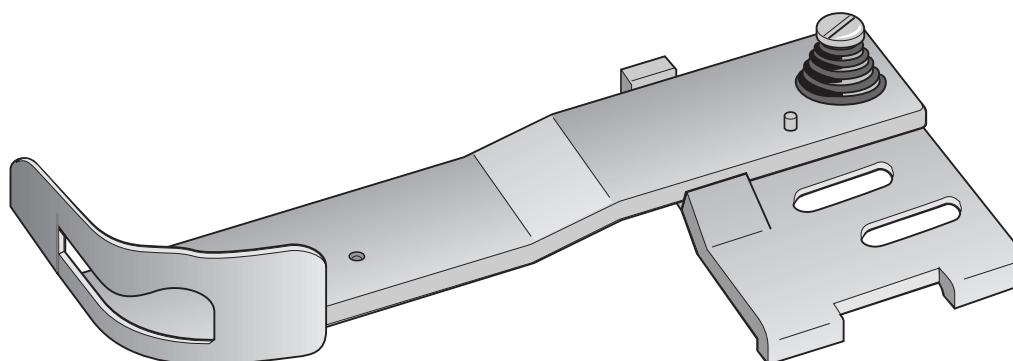

CORD ATTACHMENT, TEREPAJAJAT

GUIDES POUR GALON
ADITAMENTOS PARA VIVOS

KANTENLINEALE
线绳附件

Attachments
SUISEI®

A46NP- 26, 28, 30

Cord Edge Piping Attachment for Heavy Materials (for 111W)
RASKAILLE MATERIAALEILLE

- For automobile seat covers, upholstery, luggage, etc.

Tape Sizes	
26 mm	1 "
28 "	1 1/8 "
30 "	1 3/16 "

For Use On Extra Heavy Materials ERITTÄIN RASKAILLE MATERIAALEILLE

Can be exchanged right and left side of the swing bracket.

A46NPB

Swing Bracket Complete for "A46NP"

KULMAVARSI KOMPL.

Appropriate for special order attachment for automobile seats, cover upholstery or luggage.

A46NP
☉
☰
↓