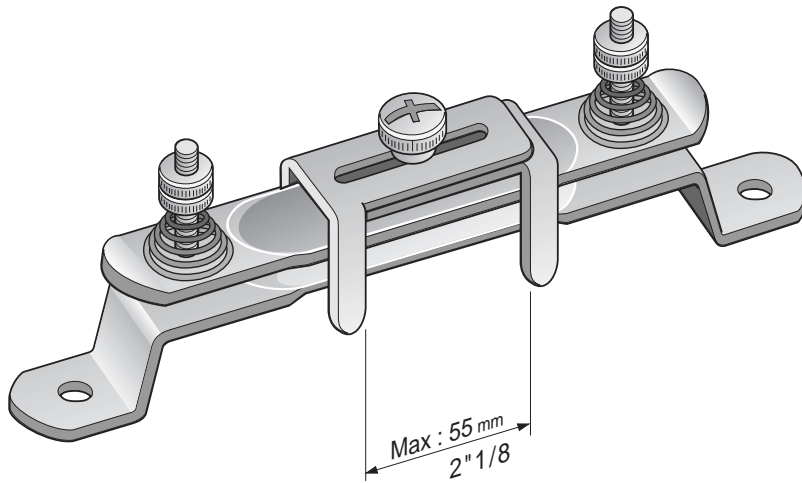

## AP11E Table Type Elastic Tension Bracket KUMINAUHAN OHJAIN

## AP18E Grip Snip Thread Cutter GRIP SNIP LANGAN KATKAISIJA

## AP4, AP8 Adjustable Cloth Clamps [4" 1/2], [8"] SÄÄDETTÄVÄ LAAKA PURISTIN

- These clamps hold multiple plies of cloth, and do not disturb cutting operation because of lightweight durable aluminium.