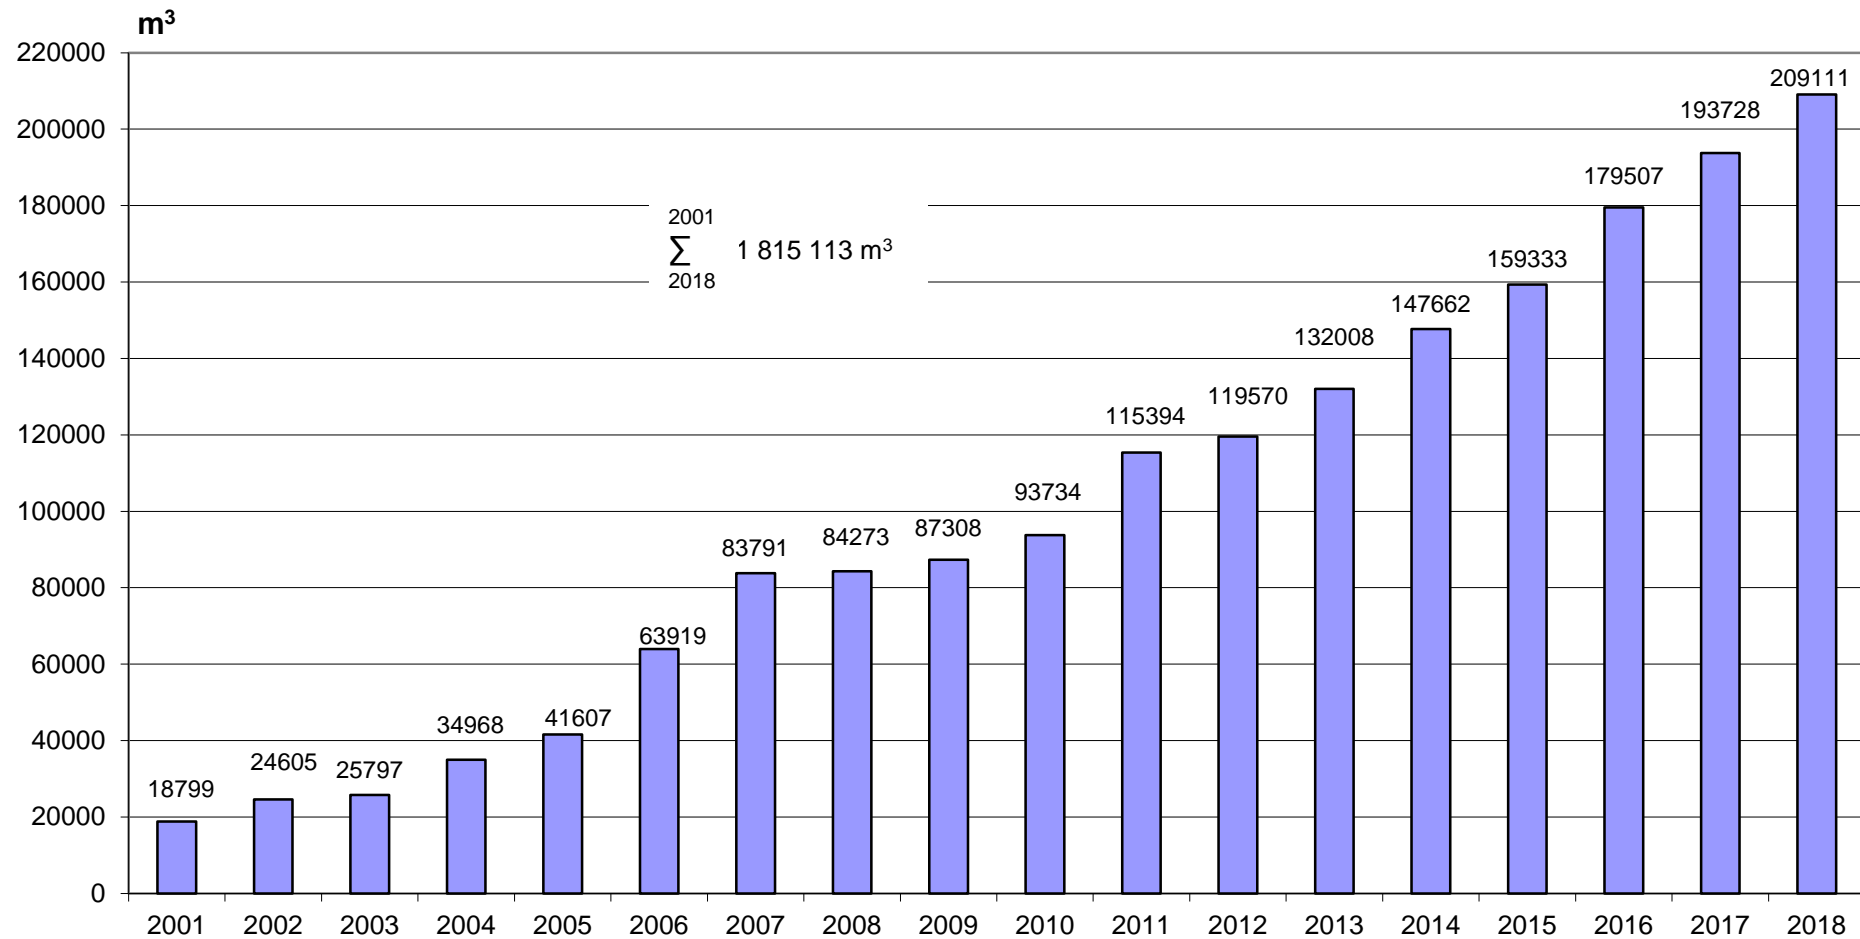

ThermoWood® TUOTANTO