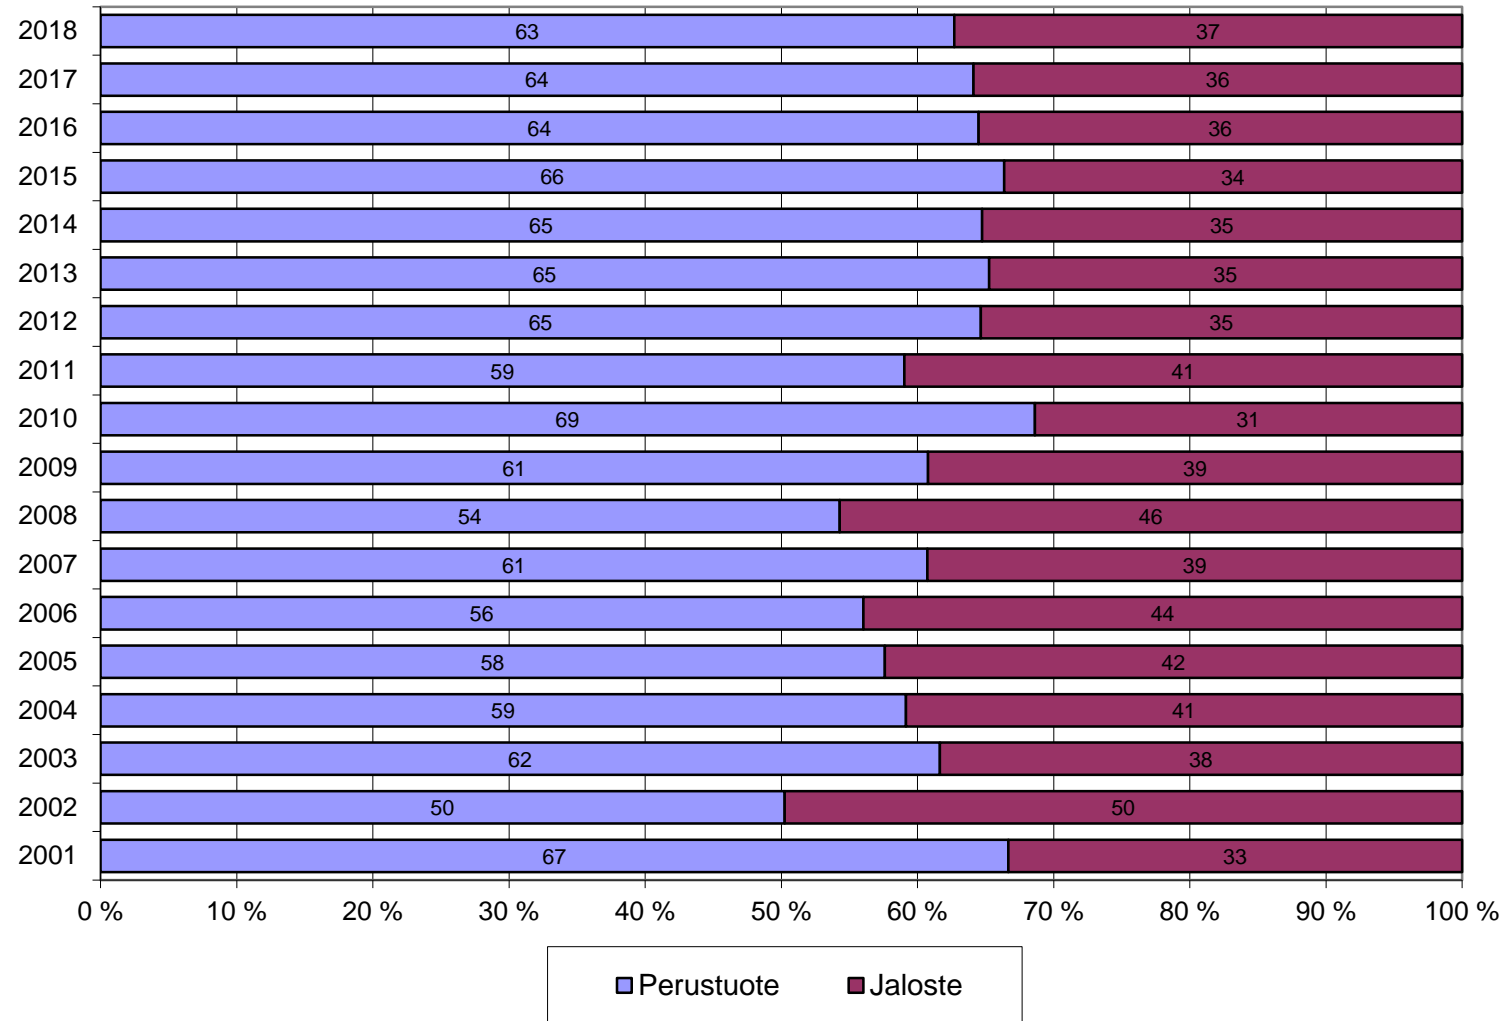

ThermoWood® -JALOSTUSASTE