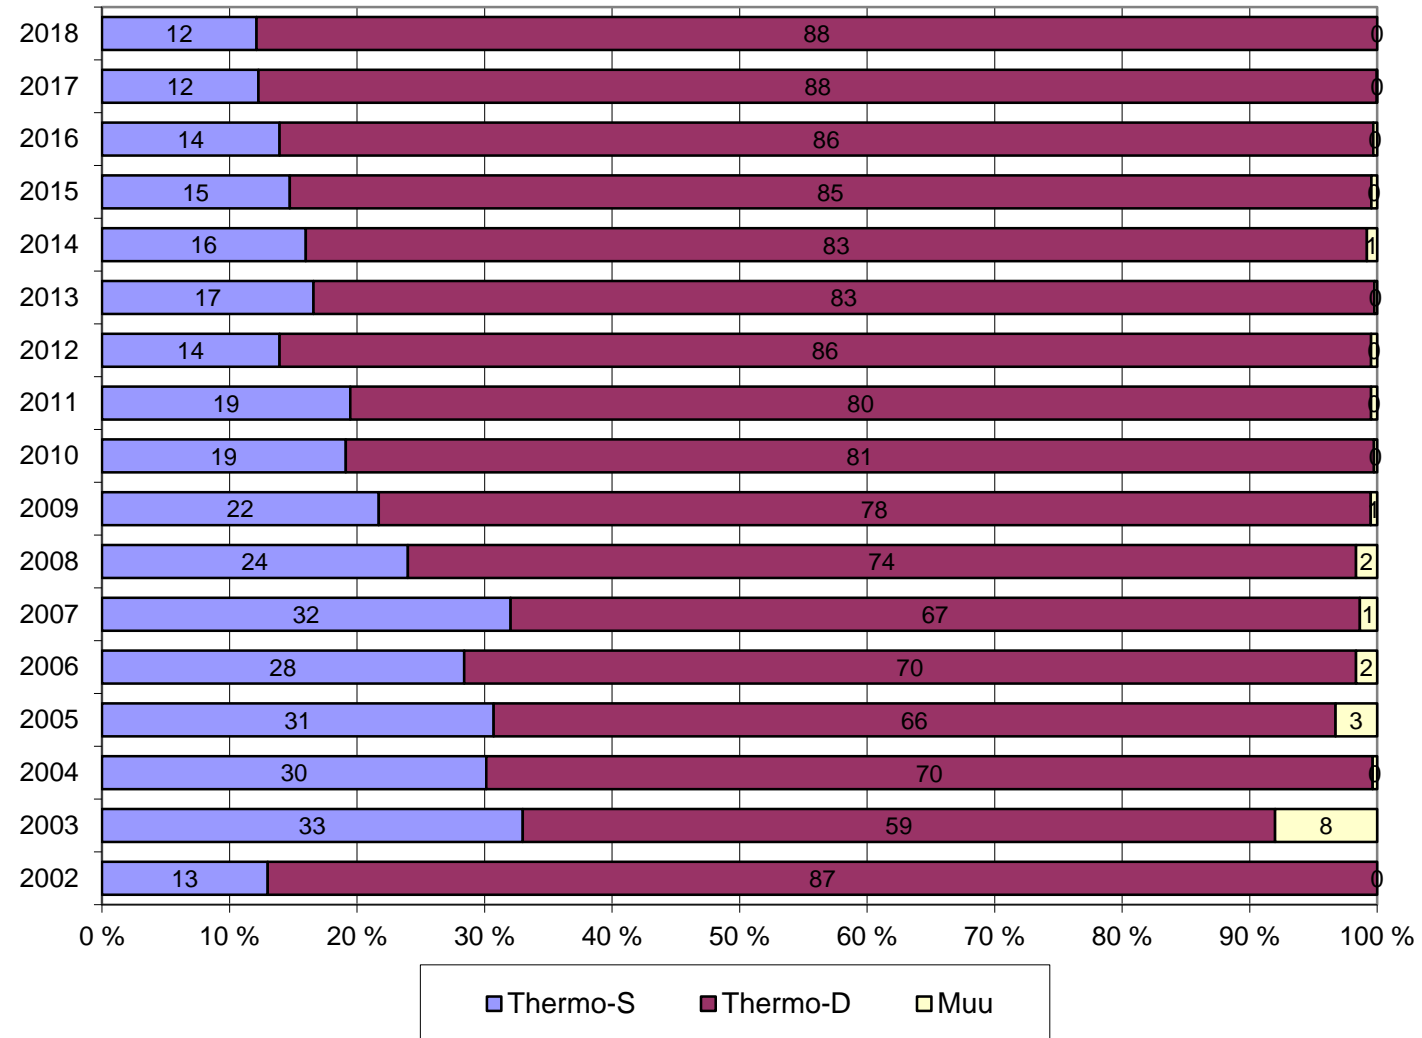

ThermoWood® -KÄSITTELYLUOKKAJAKAUMA