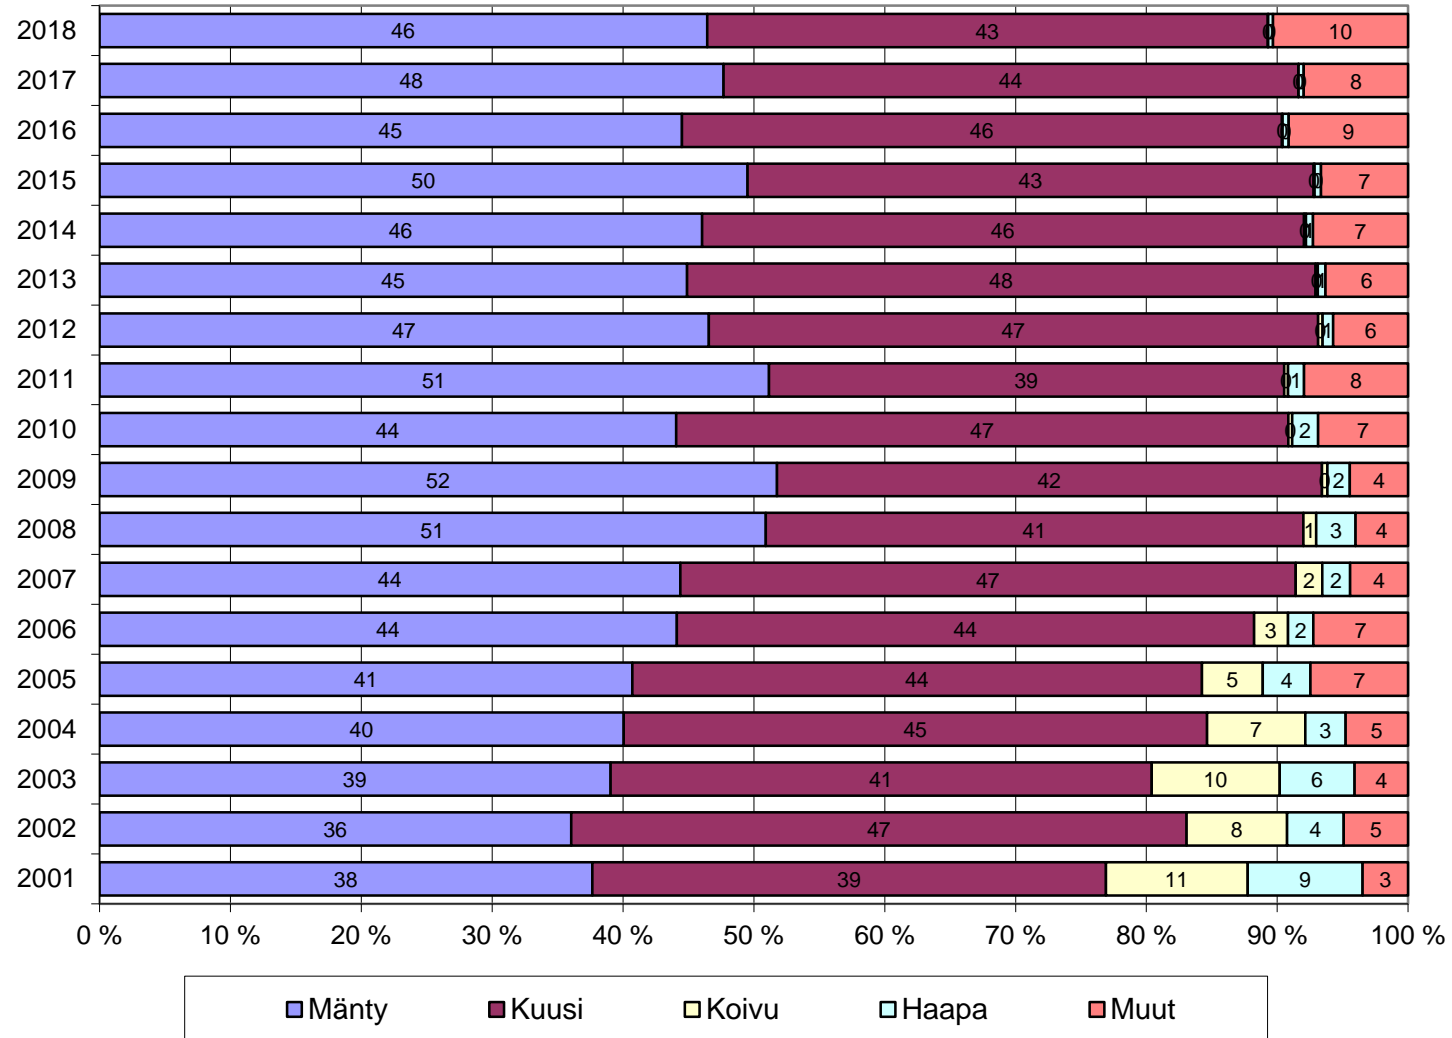

ThermoWood® PUULAJIOSUUDET