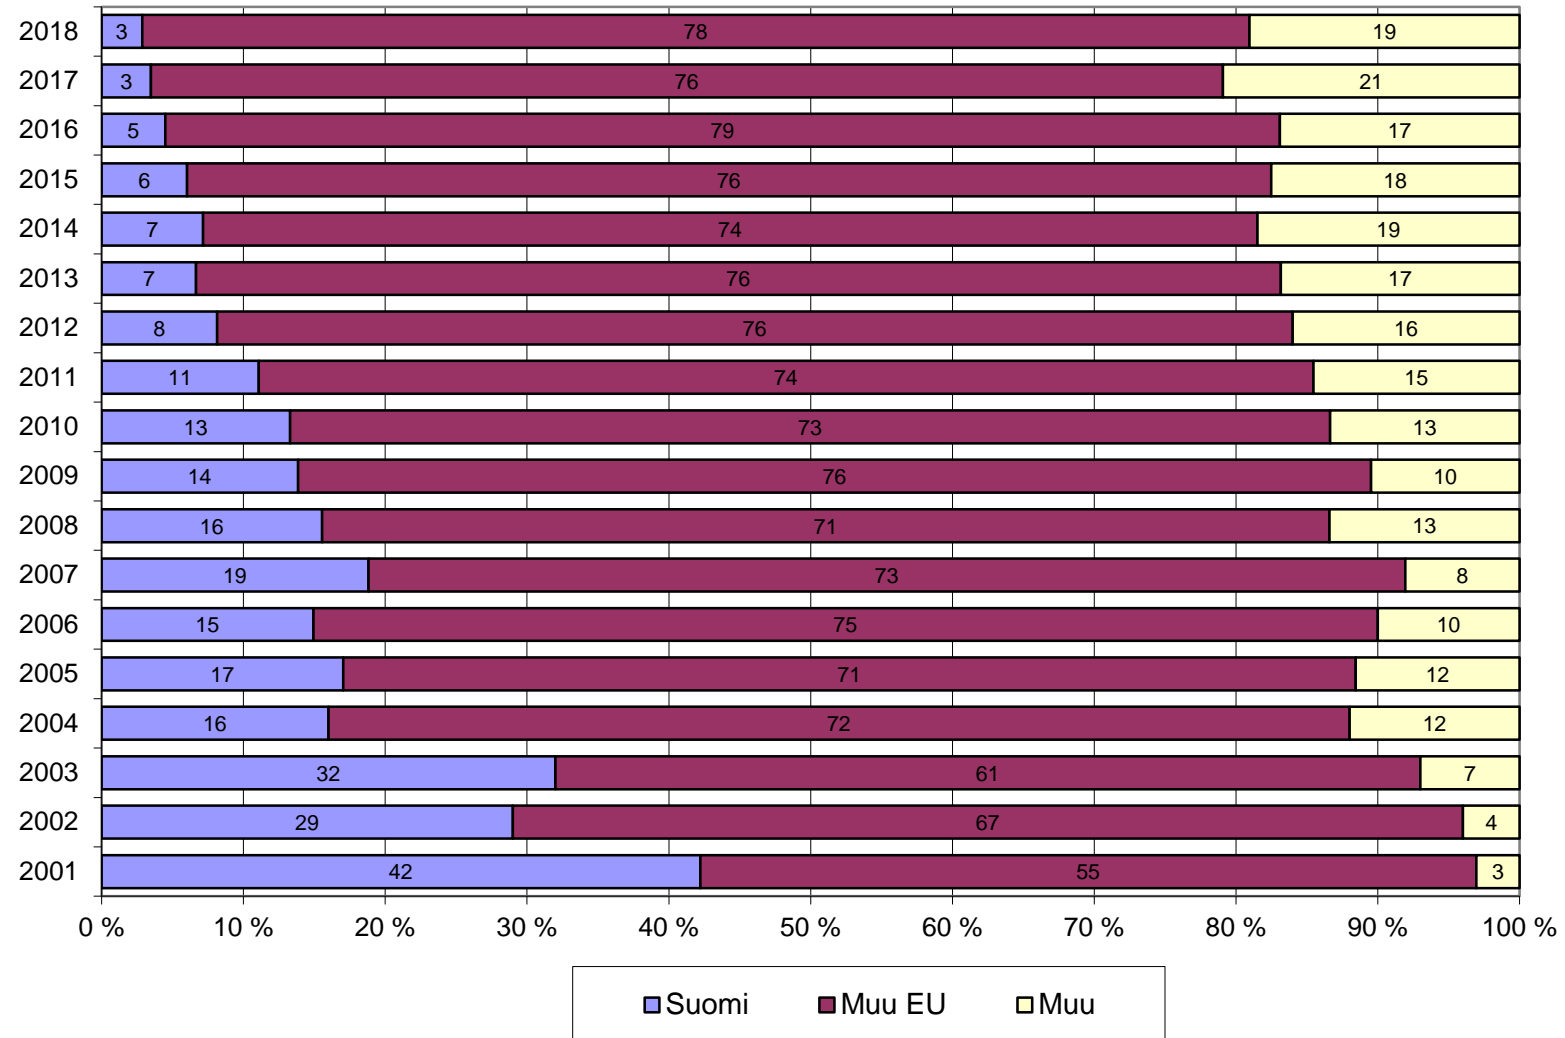

ThermoWood® -MARKKINA-ALUE