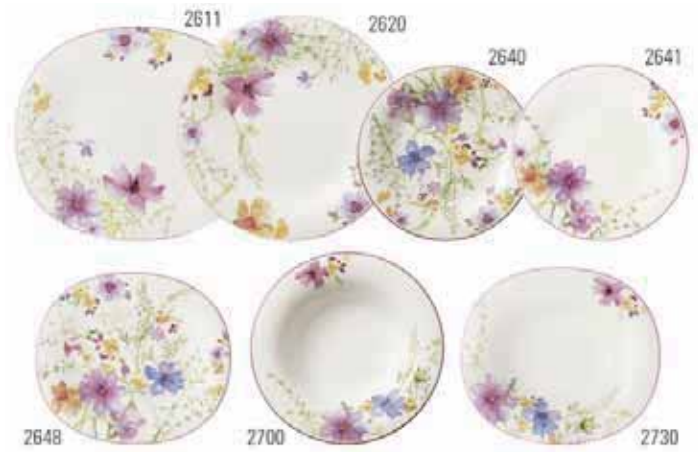

Marie Fleur Serve & Salad