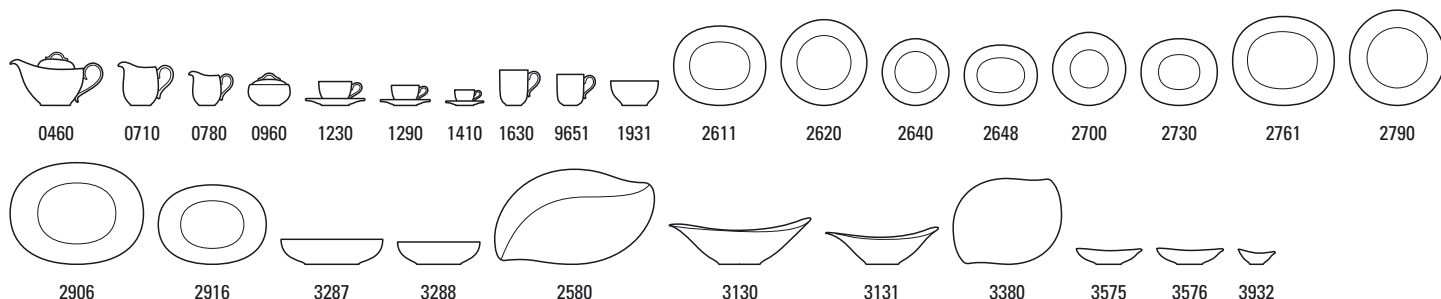

All prices indicated in this pricelist are suggested Retail Prices.

NEW COTTAGE BASIC

⊕ 2009

Premium Porcelain, dishwasher safe, microwave safe

New Cottage Special Serve Salad

New Cottage Basic 10-3460-

Code	Items	Dim.	EUR
0460	Teapot 6 pers.	{1} 1,20l	79,00
0710	Milk jug	{1} 0,60l	46,90
0780	Creamer 6 pers.	{1} 0,30l	29,90
0960	Sugar/jampot 6 pers.	{1} 0,45l	32,90
1230	Breakfast cup & saucer 2pcs		31,90
1240	Breakfast cup	{6} 0,39l	17,90
1250	Saucer breakfast cup	{6} 19cm	14,00
1290	Coffee cup & saucer 2pcs		22,90
1300	Coffee cup	{6} 0,25l	13,90
1310	Saucer coffee cup	{6} 16cm	9,00
1410	Espresso cup & saucer 2pcs		20,90
1420	Espresso cup	{6} 0,08l	12,90
1430	Saucer espresso cup	{6} 12cm	8,00
1630	Latte Macchiato Mug	{6} 0,48l	17,90
9651	Mug	{6} 0,35l	15,50
1931	French-Bol	{4} 0,75l	17,90
2611	Oval flat plate	{6} 29x25cm	21,90
2620	Flat plate	{6} 27cm	17,90