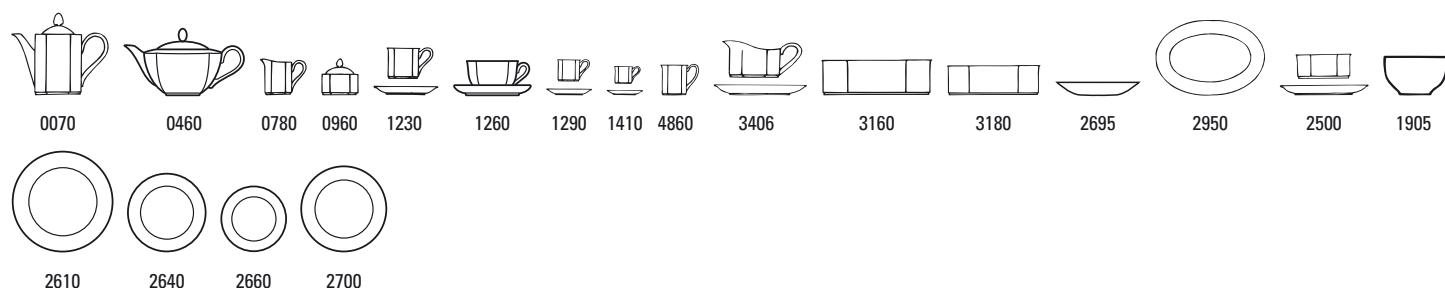

Switch 3 10-2666-1

Code	Items	Dim.	EUR
0070	Coffeepot 6 pers.	{1} 1,25l	105,00
0460	Teapot 6 pers.	{1} 1,30l	105,00
0780	Creamer 6 pers.	{1} 0,25l	42,90
0960	Covered sugar 6 pers.	{1} 0,30l	44,90
1230	Breakfast cup & saucer 2pcs		44,90
1240	Breakfast cup	{6} 0,35l	28,00
1250	Saucer breakfast cup	{6} 18cm	16,90
1260	Tea cup & saucer 2pcs		35,90
1270	Tea cup	{6} 0,24l	22,00
1280	Saucer tea cup	{6} 15cm	13,90
1290	Coffee cup & saucer 2pcs		35,90
1300	Coffee cup	{6} 0,20l	22,00
1310	Saucer coffee cup	{6} 15cm	13,90
1410	Espresso cup & saucer 2pcs		32,90
1420	Espresso cup	{6} 0,10l	20,00
1430	Saucer espresso cup	{6} 12cm	12,90
4860	Mug	{6} 0,30l	23,90
3406	Sauceboat 2pcs.	0,45l	71,90
3407	Sauceboat without saucer	{1} 0,45l	49,00
3408	Saucer sauceboat	{1} 18cm	22,90
3160	Salad bowl	{1} 25cm	79,00
3180	Salad bowl	{1} 20cm	69,00
2695	Pasta plate/salad bowl	{6} 23cm	32,00
2950	Oval platter	{1} 35cm	79,00
2500	Soup cup & saucer 2pcs		52,90
2510	Soup cup	{6} 0,40l	30,00
2520	Saucer soup cup	{6} 18cm	22,90
1905	Bowl	{6} 0,75l	29,90

Switch 3 Cordoba 10-2667-

Code	Items	Dim.	EUR
4861	Mug	{6} 0,30l	23,90
2610	Flat plate	{6} 27cm	29,90
2640	Salad plate	{6} 21cm	27,90
2660	Bread & butter plate	{6} 18cm	22,90
2700	Deep plate	{6} 23cm	29,90

Switch 3 Castell 10-2668-

Code	Items	Dim.	EUR
4861	Mug	{6} 0,30l	23,90
2610	Flat plate	{6} 27cm	29,90
2640	Salad plate	{6} 21cm	27,90
2700	Deep plate	{6} 23cm	29,90

Switch 3 Costa 10-2669-

Code	Items	Dim.	EUR
4861	Mug	{6} 0,30l	23,90
2610	Flat plate	{6} 27cm	29,90
2640	Salad plate	{6} 21cm	27,90
2660	Bread & butter plate	{6} 18cm	22,90
2700	Deep plate	{6} 23cm	29,90

Switch 3 Corfu 10-2688-

Code	Items	Dim.	EUR
4861	Mug	{6} 0,30l	23,90
2610	Flat plate	{6} 27cm	29,90
2640	Salad plate	{6} 21cm	27,90
2700	Deep plate	{6} 23cm	29,90

All prices indicated in this pricelist are suggested Retail Prices.