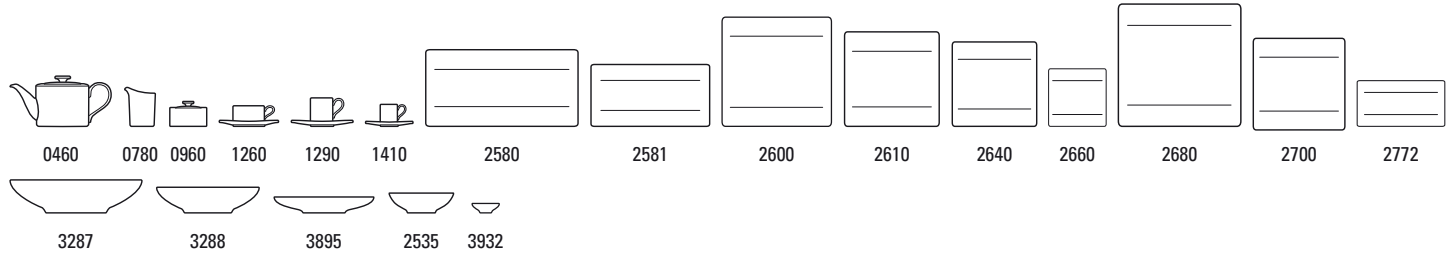

MODERN GRACE

⊕ 2010

Premium Bone Porcelain, dishwasher safe, microwave safe

Modern Grace 10-4510-

Code	Items	Dim.	EUR
0460	Teapot 6 pers.	{1} 1,20l	119,00
0780	Creamer 6 pers.	{1} 0,22l	32,90
0960	Sugar/jampot 6 pers.	{1} 0,33l	34,90
1260	Tea cup & saucer 2pcs		34,90
1270	Tea cup	{6} 0,23l	22,00
1280	Saucer tea cup	{6} 17x14cm	12,90
1290	Coffee cup & saucer 2pcs		34,90
1300	Coffee cup	{6} 0,21l	22,00
1310	Saucer coffee cup	{6} 17x14cm	12,90
1410	Espresso cup & saucer 2pcs		32,90
1420	Espresso cup	{6} 0,08l	21,00
1430	Saucer espresso cup	{6} 14x11cm	11,90