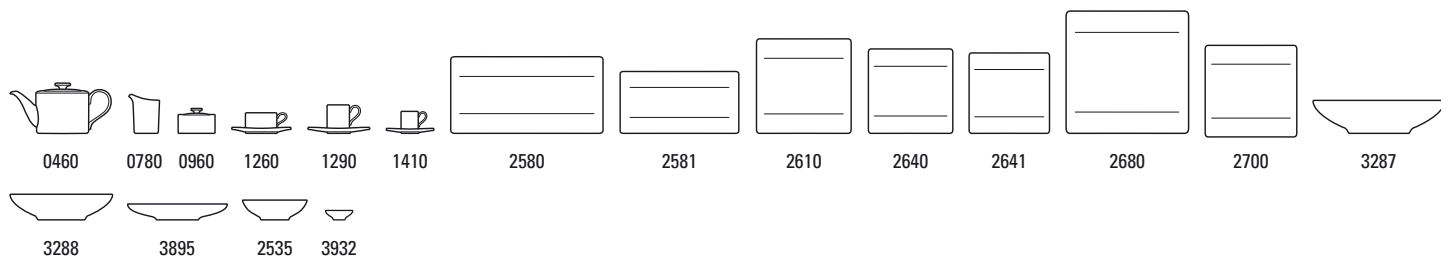

Supplements: Cutlery 18/10 stainless steel page 109.

All prices indicated in this pricelist are suggested Retail Prices.

MODERN GRACE GREY

⊕ 2010

Dinnerware

Premium Bone Porcelain, dishwasher safe

Modern Grace Grey 10-4511-