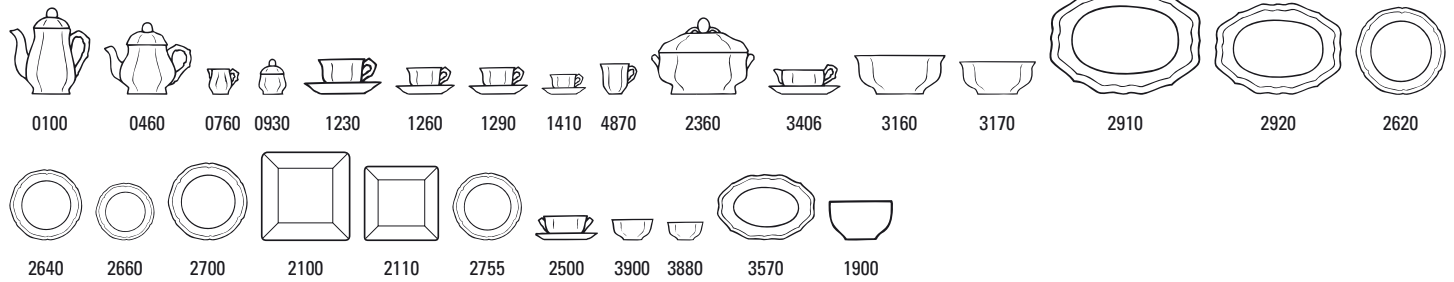

Petite Fleur 10-2395-

Code	Items	Dim.	EUR
0100	Coffeepot 6 pers.	{1} 1,25l	125,00
0460	Teapot 6 pers.	{1} 1,00l	125,00
0760	Creamer 6 pers.	{1} 0,25l	42,90
0930	Covered sugar 6 pers.	{1} 0,20l	52,90
1230	Breakfast cup & saucer 2pcs		49,90
1240	Breakfast cup	{6} 0,35l	31,90
1250	Saucer breakfast cup	{6} 17cm	18,00
1260	Tea cup & saucer 2pcs		38,90
1270	Tea cup	{6} 0,20l	23,90
1280	Saucer tea cup	{6} 15cm	15,00
1290	Coffee cup & saucer 2pcs		38,90
1300	Coffee cup	{6} 0,20l	23,90
1310	Saucer coffee cup	{6} 15cm	15,00
1410	Espresso cup & saucer 2pcs		32,90
1420	Espresso cup	{6} 0,10l	19,90
1430	Saucer espresso cup	{6} 13cm	13,00
4870	Mug	{6} 0,30l	23,90
2360	Oval soup tureen	{1} 2,50l	259,00
3406	Sauceboat 2pcs.	0,40l	99,00
3407	Sauceboat without saucer	{1} 0,40l	50,00
3408	Saucer sauceboat	{1} 24cm	49,00
3160	Salad bowl (1)	{1} 25cm	95,00
3170	Salad bowl (2)	{1} 21cm	69,00
2910	Oval platter (1)	{1} 44cm	119,00

2920	Oval platter (2)	{1} 37cm	99,00
2620	Flat plate	{6} 26cm	31,90
2640	Salad plate	{6} 21cm	29,90
2660	Bread & butter plate	{6} 17cm	26,90
2700	Deep plate	{6} 23cm	31,90
2100	Flat plate square	{6} 27cm	37,90
2110	Salad plate square	{6} 21cm	34,90
2755	Deep plate	{6} 20cm	31,90
2500	Soup cup & saucer 2pcs		64,90
2510	Soup cup	{6} 0,35l	46,90
2520	Saucer soup cup	{6} 17cm	18,00
3900	Individual bowl (2)	{6} 15cm	28,90
3880	Individual bowl (3)	{6} 12cm	23,90
3570	Pickle dish	{1} 24cm	49,00
1900	Bowl	{4} 0,75l	26,90

7748 Dinner Set 21 pcs 829,20

Petite Fleur Gifts 10-1633-

Code	Items	Dim.	EUR
1580	Chocolate dish	{1} 19x8cm	16,90
1925	Bowl with handles	{1} 0,60l	33,90
3595	Mini bowl	{1} 0,03l	16,90
3846	Bowl rectangular	{1} 23,6x9,7cm	33,90
3934	Square Bowl	{1} 14x14cm	29,90
8380	Hurricane lamp	{6} 9,60cm	22,90

Set compositions

7748: 1x3170, 1x2920, 1x3407, 1x3408, 6x2620, 6x2640, 6x2700

Supplements: Gifts page 130 / Preparing & Serving Equipment page 158 / Storing Utensils page 164.

All prices indicated in this pricelist are suggested Retail Prices.