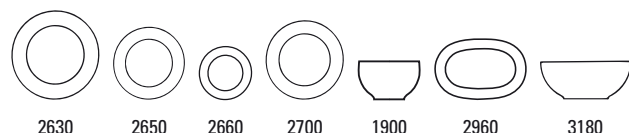

Anmut Flowers 10-4444-

Code	Items	Dim.	EUR
2630	Flat plate	{6} 27cm	29,90
2650	Salad plate	{6} 22cm	27,90
2660	Bread & butter plate	{6} 16cm	22,90
2700	Deep plate	{6} 24cm	29,00