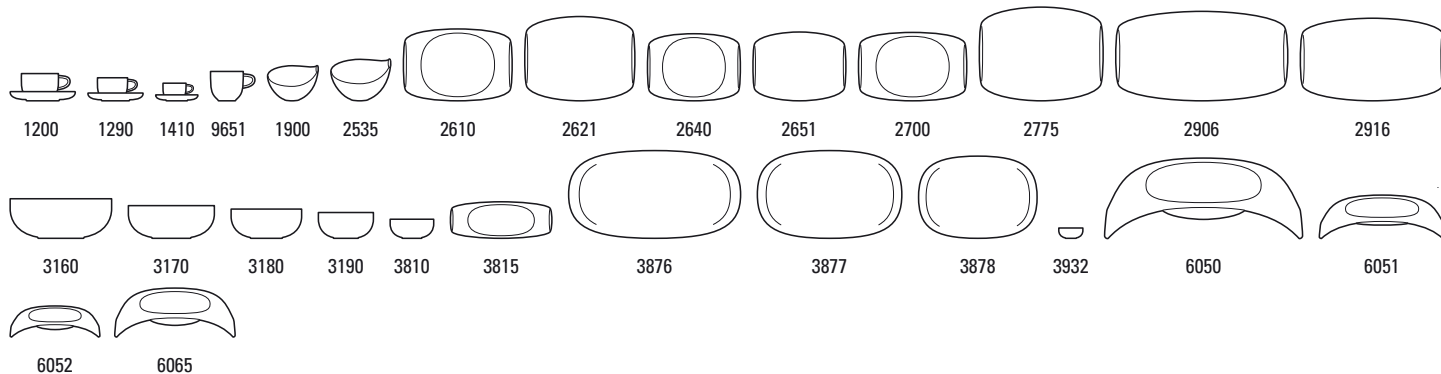

Urban Nature 10-3452-

Code	Items	Dim.	EUR
1200	White coffee cup & saucer 2pcs		34,90
1210	White coffee cup	{4} 0,45l	20,00
1220	Saucer white coffee cup	{4} 19,5x15cm	14,90
1290	Coffee/tea cup & saucer 2pcs		31,90
1300	Coffee/tea cup	{4} 0,24l	18,00
1310	Saucer coffee/tea cup	{4} 16,5x13,5cm	13,90
1410	Espresso cup & saucer 2pcs		28,90
1420	Espresso cup	{4} 0,08l	16,00
1430	Saucer espresso cup	{4} 10x12cm	12,90
9651	Mug	{4} 0,38l	23,90
1900	Bowl small	{4} 0,60l	23,90
2535	Deep plate / bowl large	{4} 1,00l	26,90
2610	Flat plate	{4} 32x21,5cm	23,90
2621	Flat plate COUP	{4} 32x24,5cm	23,90
2640	Salad plate	{4} 27x19,5cm	22,90
2651	Salad plate COUP	{4} 27x20cm	22,90

2700	Deep plate	{4} 31x20cm	23,90
2775	Gourmet plate	{1} 36x27,5cm	34,90
2906	Serving dish	{1} 50x26cm	69,00
2916	Serving dish	{1} 42x24cm	55,00
3160	Salad bowl (1)	{1} 30cm	79,00
3170	Salad bowl (2)	{1} 25cm	65,00
3180	Salad bowl (3)	{1} 21cm	46,90
3190	Salad bowl (4)	{1} 16cm	34,90
3810	Individual bowl	{4} 13cm	21,90
3815	Dess.-/start.boat	{4} 30x11cm	21,90
3876	Serving bowl	{1} 50x27cm	76,00
3877	Serving bowl	{1} 42x25,5cm	59,00
3878	Serving bowl	{1} 35x24cm	46,90
3932	Dip	{4} 7x5,5cm, 0,04l	13,90
6050	Fruit traverse	{1} 57,5x26,5cm, 2,20l	116,00
6051	Traverse (1)	{1} 37x14cm, 0,20l	34,90
6052	Traverse (2)	{1} 26x11,5cm, 0,15l	32,90
6065	Pasta traverse	{1} 35x18cm, 0,58l	35,00