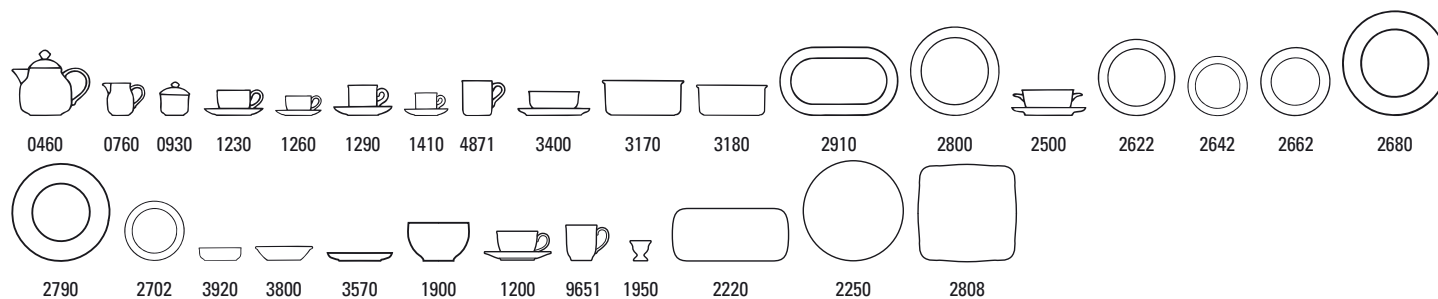

DESIGN NAIF

⊕ 1979

Dinnerware