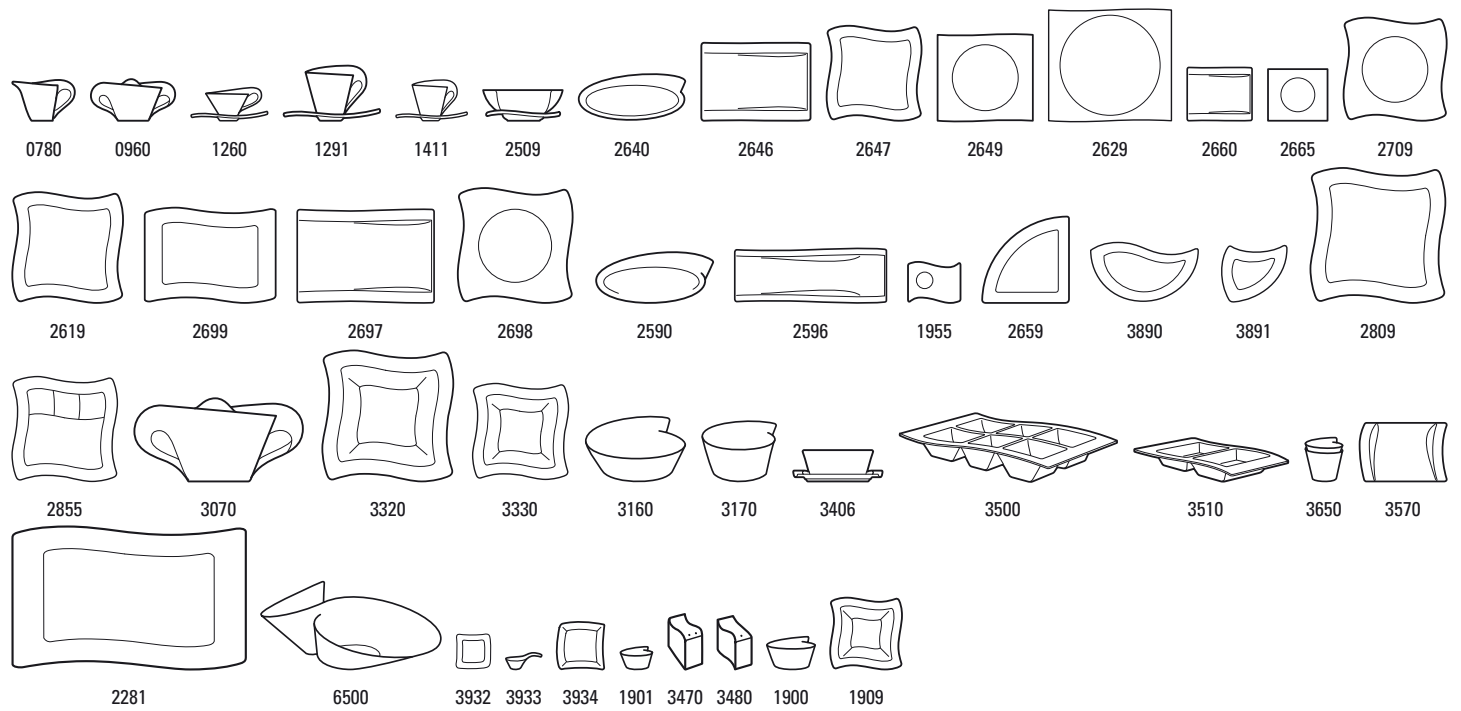

Premium Porcelain, dishwasher safe, microwave safe