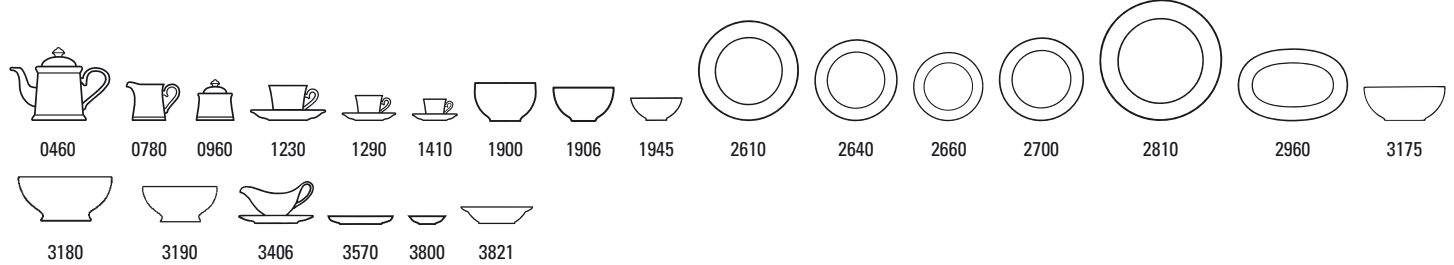

⊕ 2010

Premium Porcelain, dishwasher safe, microwave safe

Althea Nova 10-3504-

Code	Items	Dim.	EUR
0460	Teapot 6 pers.	{1} 1,10l	69,00
0780	Creamer 6 pers.	{1} 0,30l	26,90
0960	Covered sugar 6 pers.	{1} 0,30l	32,90
1230	Breakfast cup & saucer 2pcs		36,90
1240	Breakfast cup	{6} 0,35l	19,90
1250	Saucer breakfast cup	{6} 18cm	17,00
1290	Coffee cup & saucer 2pcs		27,90
1300	Coffee/tea cup	{6} 0,20l	15,90
1310	Saucer coffee/tea cup	{6} 16cm	12,00
1410	Espresso cup & saucer 2pcs		24,90
1420	Espresso cup	{6} 0,15l	14,90
1430	Saucer espresso cup	{6} 14cm	10,00
1900	Bowl	{4} 0,75l	21,90
1906	Bowl	{4} 13cm	19,90