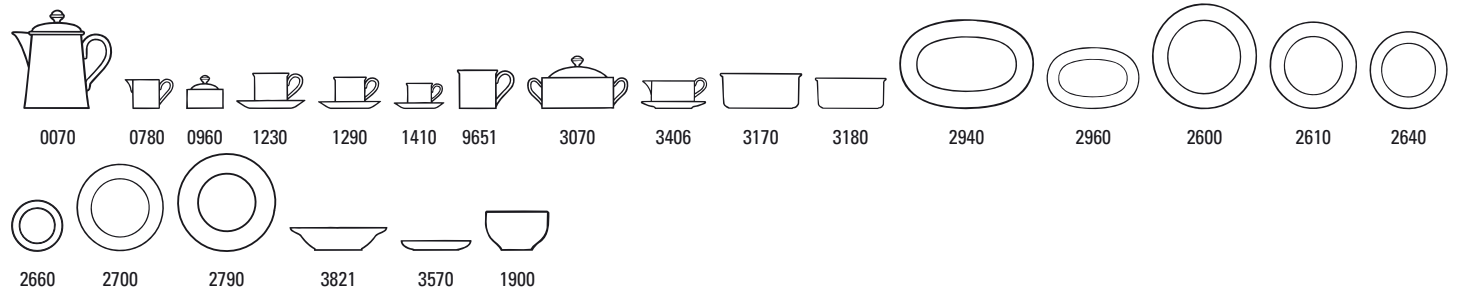

TWIST ALEA ⓘ

⊕ 1998

Premium Porcelain, dishwasher safe, microwave safe

from left to right: TWIST ALEA Limone, TWIST ALEA Verde, TWIST ALEA Caro

Twist Alea Vitrum

Twist Alea Limone 10-1360- ①

Code	Items	Dim.	EUR
0070	Coffeepot 6 pers.	{1} 1,25l	105,00
0780	Creamer 6 pers.	{1} 0,20l	42,90
0960	Sugar/jampot 6 pers.	{1} 0,20l	44,90
1230	Breakfast cup & saucer 2pcs		44,90
1240	Breakfast cup	{6} 0,30l	28,00
1250	Saucer breakfast cup	{6} 17cm	16,90
1290	Coffee/tea cup & saucer 2pcs		35,90
1300	Coffee/tea cup	{6} 0,20l	22,00
1310	Saucer coffee/tea cup	{6} 14cm	13,90
1410	Espresso cup & saucer 2pcs		32,90
1420	Espresso cup	{6} 0,10l	20,00
1430	Saucer espresso cup	{6} 12cm	12,90
9651	Mug	{6} 0,30l	23,90
3070	Covered vegetable	{1} 2,30l	175,00
3406	Sauceboat 2pcs.	0,35l	79,90
3407	Sauceboat without saucer	{1} 0,35l	43,00
3408	Saucer sauceboat	{1}	36,90
3170	Salad bowl (2)	{1} 23cm	79,00
3180	Salad bowl (3)	{1} 20cm	69,00
2940	Oval platter (2)	{1} 41cm	105,00
2960	Oval platter (3)	{1} 34cm	79,00
2600	Buffet plate	{1} 30cm	78,00
2610	Flat plate	{6} 27cm	29,90
2640	Salad plate	{6} 21cm	27,90
2660	Bread & butter plate	{6} 17cm	22,90