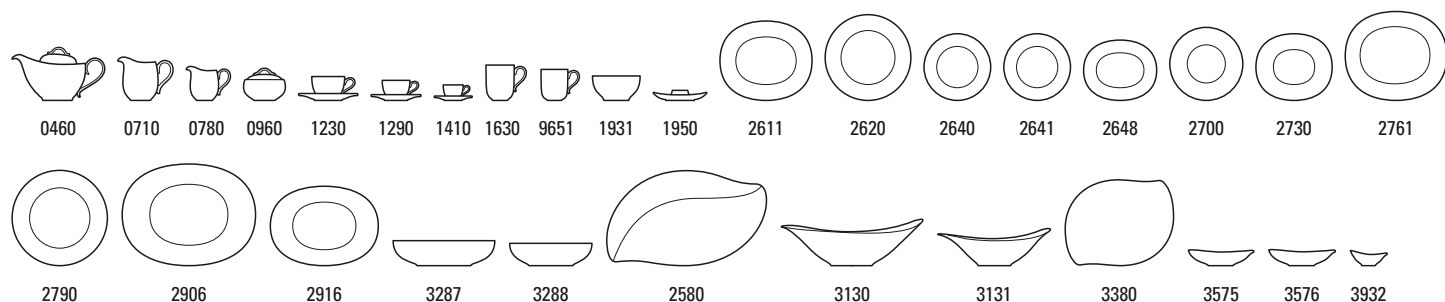

4870	Mug	{6} 0,30l	21,90
2500	Soup cup & saucer 2pcs		54,90
2510	Soup cup	{6} 0,35l	32,90
2520	Saucer soup cup	{6} 17cm	22,00
2620	Flat plate	{6} 26cm	26,90
2640	Salad plate	{6} 21cm	22,90
2660	Bread & butter plate	{6} 17cm	16,90
2700	Deep plate	{6} 23cm	26,90
2920	Oval platter (2)	{1} 37cm	79,00
3170	Salad bowl (2)	{1} 21cm	59,00
3570	Pickle dish	{1} 24cm	38,90
3900	Individual bowl (2)	{6} 15cm	22,90

Marieffleur Basic 10-4100-

Code	Items	Dim.	EUR
0460	Teapot 6 pers.	{1} 1,20l	89,00
0710	Milk jug	{1} 0,60l	46,90
0780	Creamer 6 pers.	{1} 0,30l	32,90
0960	Sugar/jampot 6 pers.	{1} 0,45l	34,90
1230	Breakfast cup & saucer 2pcs		34,90
1240	Breakfast cup	{6} 0,39l	18,90
1250	Saucer breakfast cup	{6} 19cm	16,00
1290	Coffee cup & saucer 2pcs		24,90
1300	Coffee cup	{6} 0,25l	14,90
1310	Saucer coffee cup	{6} 16cm	10,00
1410	Espresso cup & saucer 2pcs		22,90
1420	Espresso cup	{6} 0,08l	13,90
1430	Saucer espresso cup	{6} 12cm	9,00
1630	Latte Macchiato Mug	{6} 0,48l	19,90
9651	Mug	{6} 0,35l	16,90
1931	French-Bol	{4} 0,75l	19,90
1950	Egg cup	{4}	16,90
2611	Oval flat plate	{6} 29x25cm	23,90
2620	Flat plate	{6} 27cm	21,90
2640	Salad plate	{6} 21cm	19,90
2641	Salad plate - new	{6} 21cm	19,90
2648	Oval salad plate	{6} 23x19cm	21,90
2700	Deep plate	{6} 23cm	21,90
2730	Oval deep plate	{6} 24x21cm	23,90
2761	Oval gourmet plate	{1} 32x28cm	32,90
2790	Round gourmet plate	{1} 30cm	34,90
2906	Serving dish	{1} 42cm	79,00
2916	Serving dish	{1} 34cm	65,00
3287	Oval bowl	{1} 32cm	49,90
3288	Oval bowl	{1} 26cm	46,90