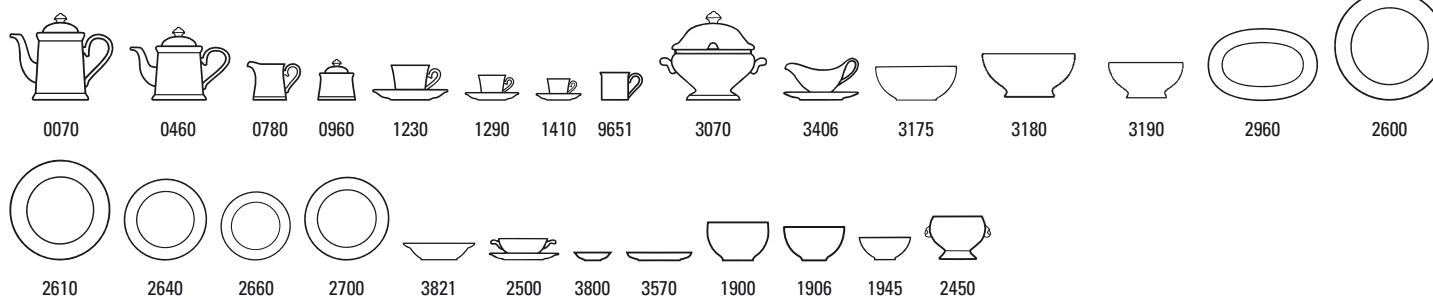

Premium Porcelain, dishwasher safe, microwave safe

from left to right: FERME, FLEUR, PROMENADE, CHASSE