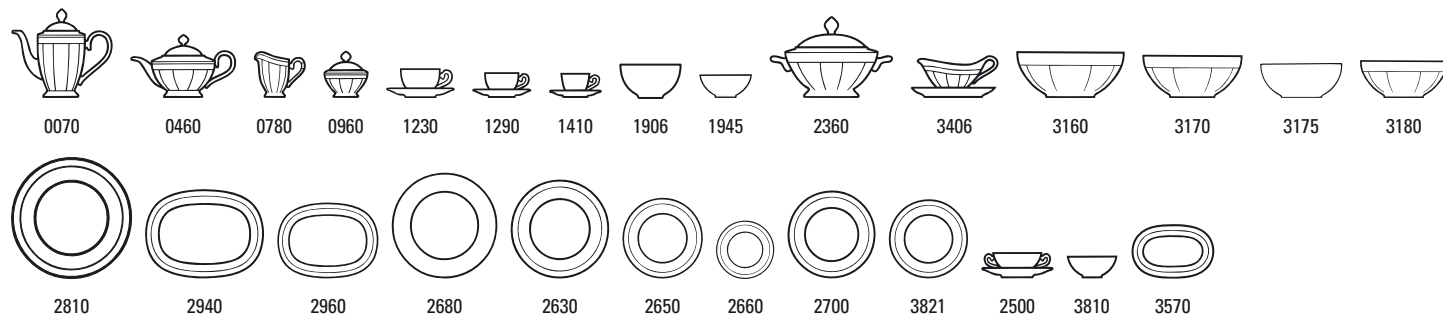

Premium Bone Porcelain, dishwasher safe