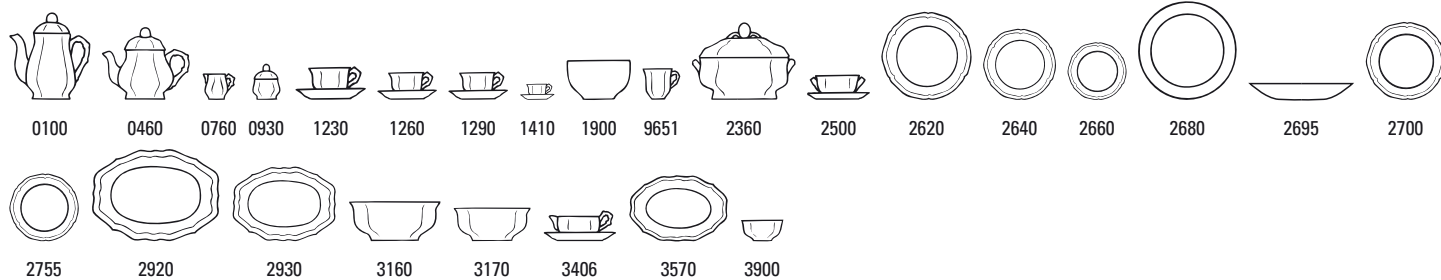

Premium Porcelain, dishwasher safe, microwave safe