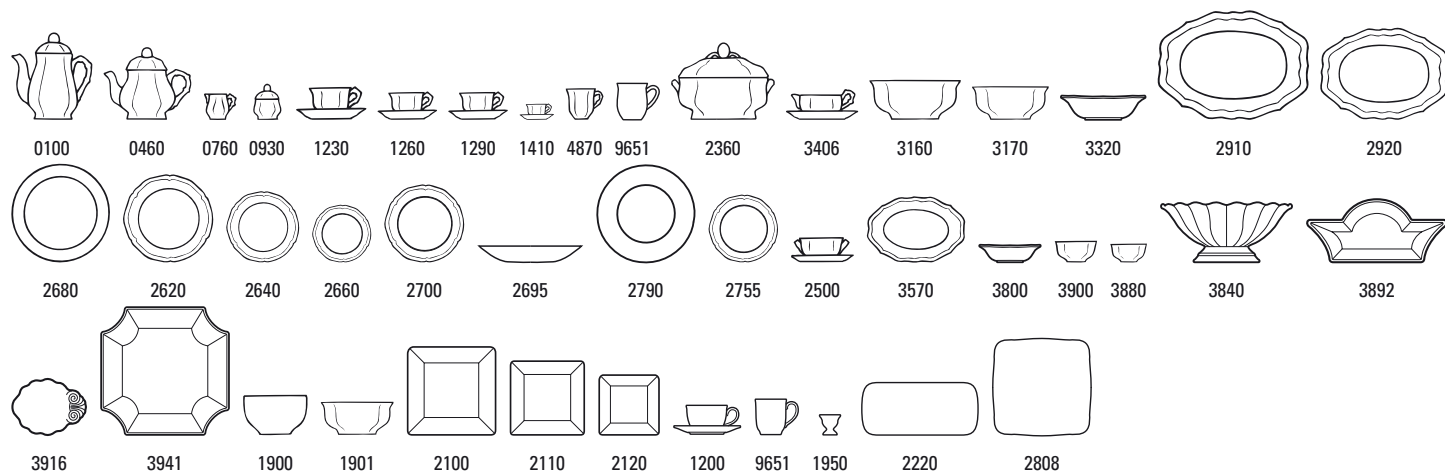

FRENCH GARDEN

⊕ 1997

French Garden Vienne / Orange / Valence / Fleurence