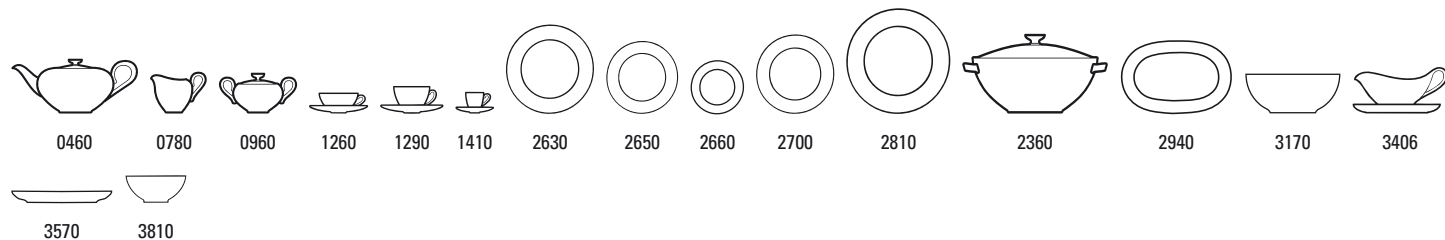

Premium Bone Porcelain, dishwasher safe, microwave safe

Anmut Flowers Gifts 10-1637-

Code	Items	Dim.	EUR
1761	Decorative plate large	{1} 28x21cm	79,00
1762	Decorative plate	{1} 17x13cm	45,00
3846	Bowl rectangular	{1} 25x10cm	45,00
3934	Square Bowl	{1} 14x14cm	39,00
4090	Ashtray	{1} 17x21cm	69,00
4480	Decorative container	{1} 11cm	59,00

All prices indicated in this pricelist are suggested Retail Prices.

ANMUT PLATINUM NO.1

⊕ 2009

Premium Bone Porcelain, dishwasher safe

Anmut Platinum No.1 10-4636-

Code	Items	Dim.	EUR
0460	Teapot 6 pers.	{1} 1,00l	139,00
0780	Creamer 6 pers.	{1} 0,21l	49,90
0960	Sugar/jampot 6 pers.	{1} 0,35l	55,00
1260	Tea cup & saucer 2pcs		43,00
1270	Tea cup	{6} 0,20l	25,00
1280	Saucer tea cup	{6} 15cm	18,00
1290	Coffee cup & saucer 2pcs		43,00
1300	Coffee cup	{6} 0,20l	25,00
1310	Saucer coffee cup	{6} 15cm	18,00
1410	Espresso cup & saucer 2pcs		36,80
1420	Espresso cup	{6} 0,10l	21,90
1430	Saucer espresso cup	{6} 12cm	14,90