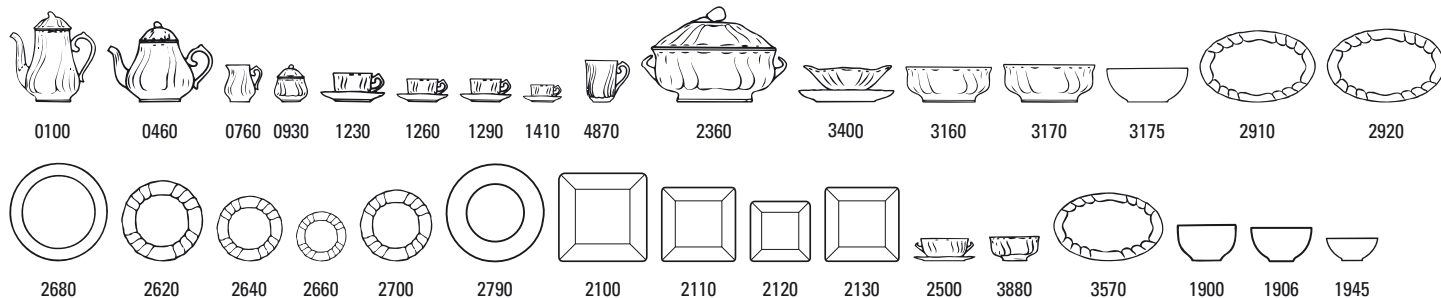

Premium Porcelain, dishwasher safe, microwave safe