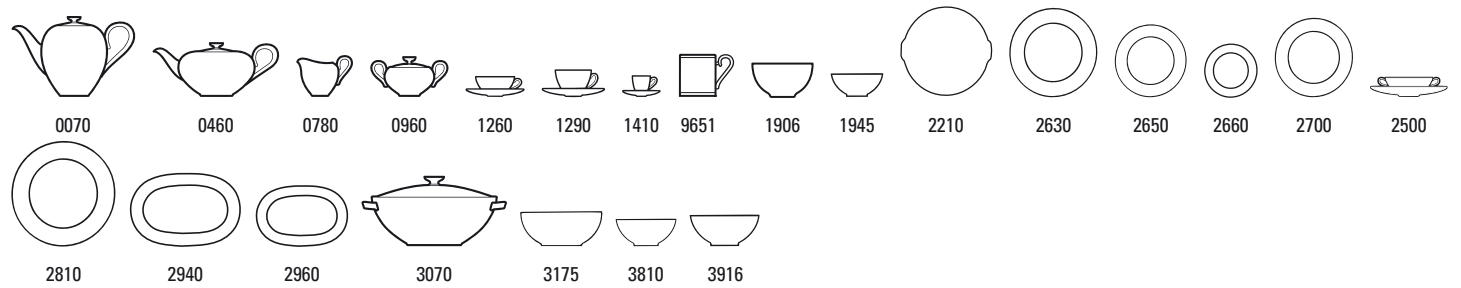

SAMARKAND

⊕ 2010

Premium Bone Porcelain, dishwasher safe

Classic Buffet plate

Samarkand Mosaic

Samarkand 10-4645-

Code	Items	Dim.	EUR
0070	Coffeepot 6 pers.	{1} 1,50l	149,00
0460	Teapot 6 pers.	{1} 1,00l	149,00
0780	Creamer 6 pers.	{1} 0,21l	61,00
0960	Sugar/jampot 6 pers.	{1} 0,35l	67,00
1260	Tea cup & saucer 2pcs		53,00
1270	Tea cup	{6} 0,20l	32,00
1280	Saucer tea cup	{6} 15cm	21,00
1290	Coffee cup & saucer 2pcs		53,00
1300	Coffee cup	{6} 0,20l	32,00
1310	Saucer coffee cup	{6} 15cm	21,00
1410	Espresso cup & saucer 2pcs		47,90
1420	Espresso cup	{6} 0,10l	28,90
1430	Saucer espresso cup	{6} 12cm	19,00
9651	Mug	{6} 0,30l	32,90
1906	Bowl	{4} 13cm	45,00
1945	Individual bowl	{4} 11cm	39,00
2210	Cake plate	{1} 34cm	149,00
2630	Flat plate	{6} 27cm	48,00
2650	Salad plate	{6} 22cm	45,00
2660	Bread & butter plate	{6} 16cm	39,90
2700	Deep plate	{6} 24cm	48,00
2500	Soup cup & saucer 2pcs		99,00

Set compositions

7745: 1x0780, 1x0960, 6x1300, 6x1310, 6x2660, 1x2810

2510	Soup cup	{6} 0,35l	74,00
2520	Saucer soup cup	{6} 18cm	25,00
2810	Round platter	{1} 32cm	139,00
2940	Oval platter (2)	{1} 41cm	219,00
2960	Oval platter (3)	{1} 34cm	149,00
3070	Covered vegetable	{1} 2,20l	259,00
3175	Salad bowl	{1} 21cm	89,00
3810	Individual bowl (2)	{6} 13cm	39,00
3916	Individual bowl	{6} 15cm	45,00