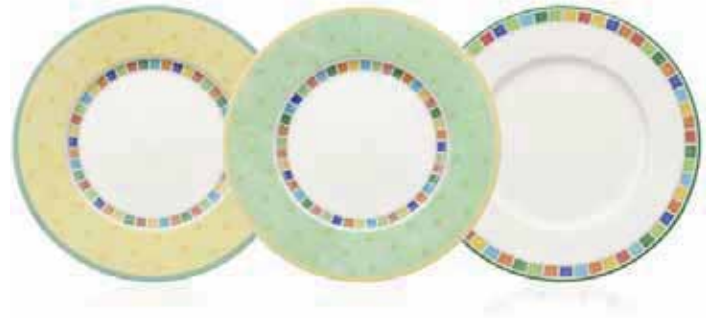

Switch 3 Corfu 10-2688-

Code	Items	Dim.	EUR
4861	Mug	{6} 0,30l	23,90
2610	Flat plate	{6} 27cm	29,90
2640	Salad plate	{6} 21cm	27,90
2700	Deep plate	{6} 23cm	29,90

All prices indicated in this pricelist are suggested Retail Prices.

TWIST ALEA ⓘ

⊕ 1998

Premium Porcelain, dishwasher safe, microwave safe

from left to right: TWIST ALEA Limone, TWIST ALEA Verde, TWIST ALEA Caro

Twist Alea Vitrum

Twist Alea Limone 10-1360- ①

Code	Items	Dim.	EUR
0070	Coffeepot 6 pers.	{1} 1,25l	105,00
0780	Creamer 6 pers.	{1} 0,20l	42,90
0960	Sugar/jampot 6 pers.	{1} 0,20l	44,90
1230	Breakfast cup & saucer 2pcs		44,90
1240	Breakfast cup	{6} 0,30l	28,00
1250	Saucer breakfast cup	{6} 17cm	16,90
1290	Coffee/tea cup & saucer 2pcs		35,90
1300	Coffee/tea cup	{6} 0,20l	22,00
1310	Saucer coffee/tea cup	{6} 14cm	13,90
1410	Espresso cup & saucer 2pcs		32,90
1420	Espresso cup	{6} 0,10l	20,00
1430	Saucer espresso cup	{6} 12cm	12,90
9651	Mug	{6} 0,30l	23,90
3070	Covered vegetable	{1} 2,30l	175,00
3406	Sauceboat 2pcs.	0,35l	79,90
3407	Sauceboat without saucer	{1} 0,35l	43,00
3408	Saucer sauceboat	{1}	36,90
3170	Salad bowl (2)	{1} 23cm	79,00
3180	Salad bowl (3)	{1} 20cm	69,00
2940	Oval platter (2)	{1} 41cm	105,00
2960	Oval platter (3)	{1} 34cm	79,00
2600	Buffet plate	{1} 30cm	78,00
2610	Flat plate	{6} 27cm	29,90
2640	Salad plate	{6} 21cm	27,90
2660	Bread & butter plate	{6} 17cm	22,90