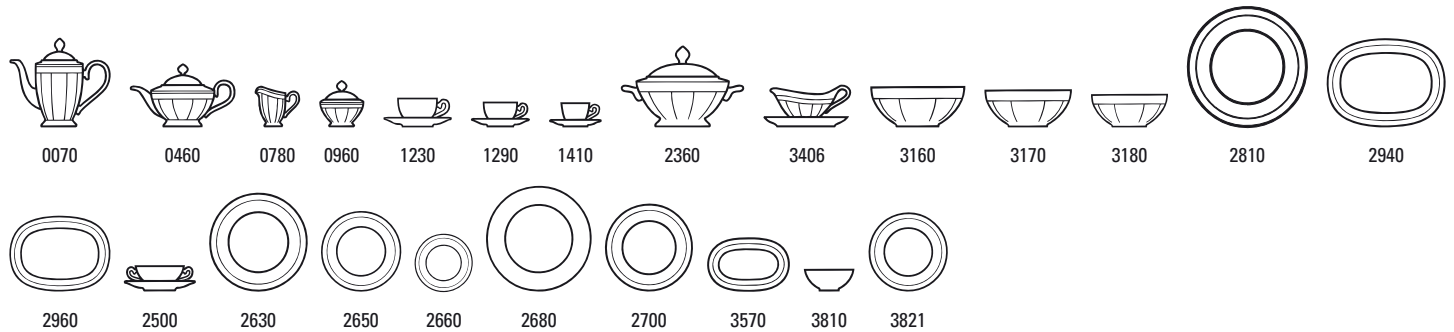

Premium Bone Porcelain, dishwasher safe