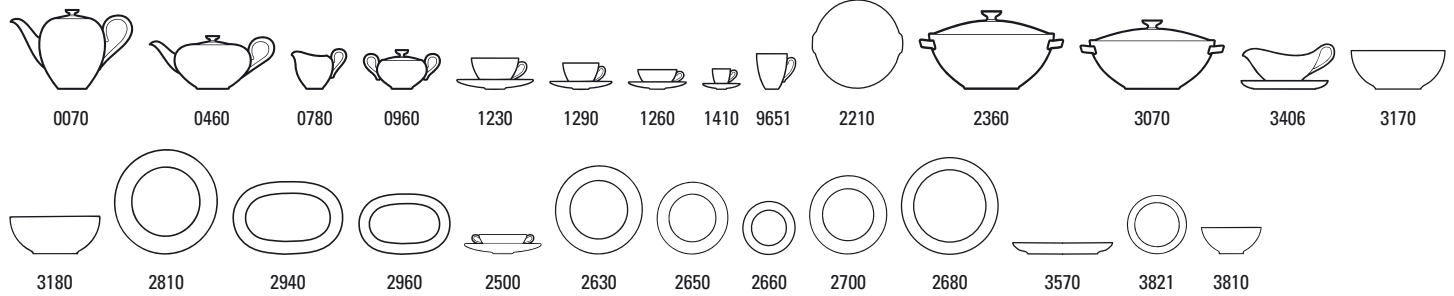

AMAZONIA GIFTS

⊕ 2015

Premium Bone Porcelain, dishwasher safe

Amazonia Gifts 10-1636-

Code	Items	Dim.	EUR
1761	Decorative plate large	{1} 28x21cm	89,00
1762	Decorative plate	{1} 17x13cm	49,00
3846	Bowl rectangular	{1} 25x10cm	49,00
3934	Square Bowl	{1} 14x14cm	45,00
4090	Ashtray	{1} 17x21cm	79,00
4480	Decorative container	{1} 11cm	65,00

All prices indicated in this pricelist are suggested Retail Prices.

Premium Bone Porcelain, dishwasher safe, microwave safe

Anmut 10-4545-

Code	Items	Dim.	EUR
0070	Coffeepot 6 pers.	{1} 1,50l	95,00
0460	Teapot 6 pers.	{1} 1,00l	95,00
0780	Creamer 6 pers.	{1} 0,20l	39,90
0960	Sugar/jampot 6 pers.	{1} 0,35l	44,90
1230	Breakfast cup & saucer 2pcs		44,90
1240	Breakfast cup	{6} 0,40l	25,90
1250	Saucer breakfast cup	{6} 17cm	19,00
1290	Coffee cup & saucer 2pcs		32,90
1300	Coffee cup	{6} 0,20l	19,90
1310	Saucer coffee cup	{6} 15cm	13,00
1260	Tea cup & saucer 2pcs		32,90
1270	Tea cup	{6} 0,20l	19,90
1280	Saucer tea cup	{6} 15cm	13,00
1410	Espresso cup & saucer 2pcs		29,90
1420	Espresso cup	{6} 0,10l	17,90
1430	Saucer espresso cup	{6} 12cm	12,00
9651	Mug	{6} 0,35l	23,90
2210	Cake plate	{1} 34cm	85,00
2360	Round soup tureen	{1} 2,70l	209,00
3070	Covered vegetable	{1} 2,20l	135,00
3406	Sauceboat 2pcs.	0,45l	85,00