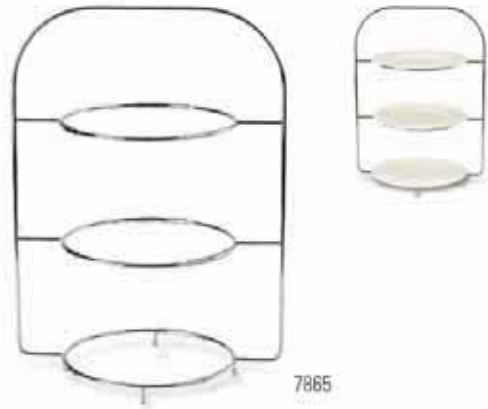

AMAZONIA GIFTS

⊕ 2015

Premium Bone Porcelain, dishwasher safe

Amazonia Gifts 10-1636-

Code	Items	Dim.	EUR
1761	Decorative plate large	{1} 28x21cm	89,00
1762	Decorative plate	{1} 17x13cm	49,00
3846	Bowl rectangular	{1} 25x10cm	49,00
3934	Square Bowl	{1} 14x14cm	45,00
4090	Ashtray	{1} 17x21cm	79,00
4480	Decorative container	{1} 11cm	65,00

All prices indicated in this pricelist are suggested Retail Prices.

Premium Bone Porcelain, dishwasher safe, microwave safe

Anmut 10-4545-

Code	Items	Dim.	EUR
0070	Coffeepot 6 pers.	{1} 1,50l	95,00
0460	Teapot 6 pers.	{1} 1,00l	95,00
0780	Creamer 6 pers.	{1} 0,20l	39,90
0960	Sugar/jampot 6 pers.	{1} 0,35l	44,90
1230	Breakfast cup & saucer 2pcs		44,90
1240	Breakfast cup	{6} 0,40l	25,90
1250	Saucer breakfast cup	{6} 17cm	19,00
1290	Coffee cup & saucer 2pcs		32,90
1300	Coffee cup	{6} 0,20l	19,90
1310	Saucer coffee cup	{6} 15cm	13,00
1260	Tea cup & saucer 2pcs		32,90
1270	Tea cup	{6} 0,20l	19,90
1280	Saucer tea cup	{6} 15cm	13,00
1410	Espresso cup & saucer 2pcs		29,90
1420	Espresso cup	{6} 0,10l	17,90
1430	Saucer espresso cup	{6} 12cm	12,00
9651	Mug	{6} 0,35l	23,90
2210	Cake plate	{1} 34cm	85,00
2360	Round soup tureen	{1} 2,70l	209,00
3070	Covered vegetable	{1} 2,20l	135,00
3406	Sauceboat 2pcs.	0,45l	85,00