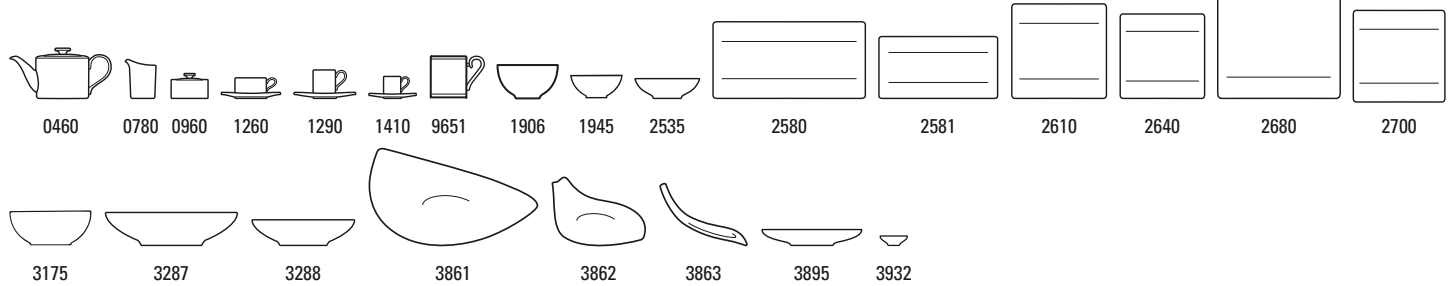

NewWave Glass 11-3749-

Code	Items	Dim.	EUR
0684	Bowl	{1} 307x143mm	49,90
0689	Bowl decorative	{1} 355x199mm	64,90

All prices indicated in this pricelist are suggested Retail Prices.

AMAZONIA

⊕ 2011

Premium Bone Porcelain, dishwasher safe