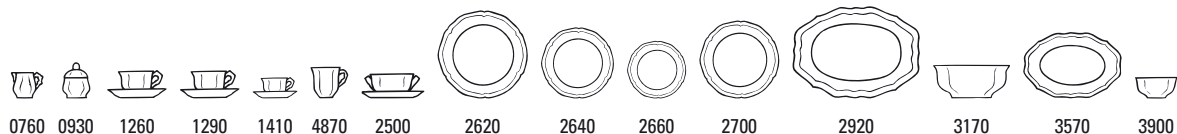

2910	Oval platter (1)	{1} 43cm	119,00
2920	Oval platter (2)	{1} 36cm	99,00
2680	Buffet plate	{3} 30cm	82,00
2620	Flat plate	{6} 26cm	27,90
2640	Salad plate	{6} 21cm	25,90
2660	Bread & butter plate	{6} 16cm	21,90
2700	Deep plate	{6} 23cm	27,90
2790	Deep plate/pasta plate	{6} 0,50l	36,90
2100	Flat plate square	{6} 27cm	32,90
2110	Salad plate square	{6} 21cm	29,90
2120	Small plate/Saucer coffee cup square	{6} 16cm	23,90
2130	Deep plate square	{6} 22cm	32,90
2500	Soup cup & saucer 2pcs		70,00
2510	Soup cup	{6} 0,40l	44,00
2520	Saucer soup cup	{6} 19cm	26,00
3880	Individual bowl (3)	{6} 0,40l	22,90
3570	Pickle dish	{1} 24cm	44,90
1900	Bowl	{4} 0,75l	26,90
1906	Bowl	{4} 13cm	23,90
1945	Individual bowl	{4} 11cm	21,90
7745	Coffee Set 15 pcs		518,60
7748	Dinner set 21 pcs		753,20

All prices indicated in this pricelist are suggested Retail Prices.

Premium Porcelain, dishwasher safe, microwave safe

Manoir 10-2396- ⓘ

Code	Items	Dim.	EUR
0760	Creamer 6 pers.	{1} 0,25l	36,90
0930	Covered sugar 6 pers.	{1} 0,20l	41,90
1260	Tea cup & saucer 2pcs		31,90
1270	Tea cup	{6} 0,20l	19,90
1280	Saucer tea cup	{6} 15cm	12,00
1290	Coffee cup & saucer 2pcs		31,90
1300	Coffee cup	{6} 0,20l	19,90
1310	Saucer coffee cup	{6} 15cm	12,00
1410	Espresso cup & saucer 2pcs		29,90
1420	Espresso cup	{6} 0,10l	15,90
1430	Saucer espresso cup	{6} 13cm	14,00