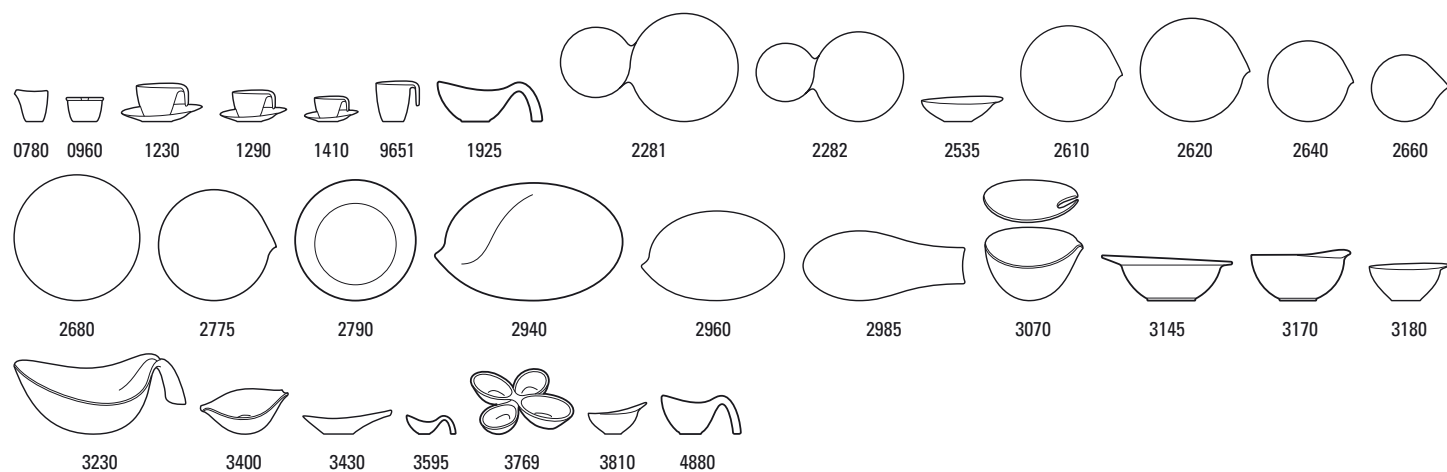

Cera black 11-3709-

Code	Items	Dim.	EUR
1772	Bowl deep round	{4} 180x54mm	18,50
1773	Bowl deep round	{4} 223x212mm	25,50

FLOW

⊕ 2006

Premium Porcelain, dishwasher safe, microwave safe

**Flow 10-3420-**

Code	Items	Dim.	EUR
0780	Creamer 6 pers.	{1} 0,20l	32,90
0960	Sugar/jampot 6 pers.	{1} 0,20l	34,90
1230	Breakfast cup & saucer 2pcs		39,90
1240	Breakfast cup	{6} 0,38l	24,00
1250	Saucer breakfast cup	{6} 21x18cm	15,90
1290	Coffee cup & saucer 2pcs		33,90
1300	Coffee cup	{6} 0,20l	21,00
1310	Saucer coffee cup	{6} 18x15cm	12,90
1410	Espresso cup & saucer 2pcs		29,90
1420	Espresso cup	{6} 0,10l	20,00
1430	Saucer espresso cup	{6} 14x12cm	9,90
9651	Mug	{6} 0,34l	16,90
1925	Bowl with handles	{1} 0,60l	26,90
2281	Two in One	{1} 47x29cm	49,90
2282	Two in One	{1} 39x25cm	39,90
2535	Deep plate/Cereal bowl	{6} 21x20cm, 0,30l	25,50
2610	Flat plate small	{6} 26x24cm	23,50
2620	Flat plate	{6} 28x27cm	25,50
2640	Salad plate	{6} 23x22cm	23,00