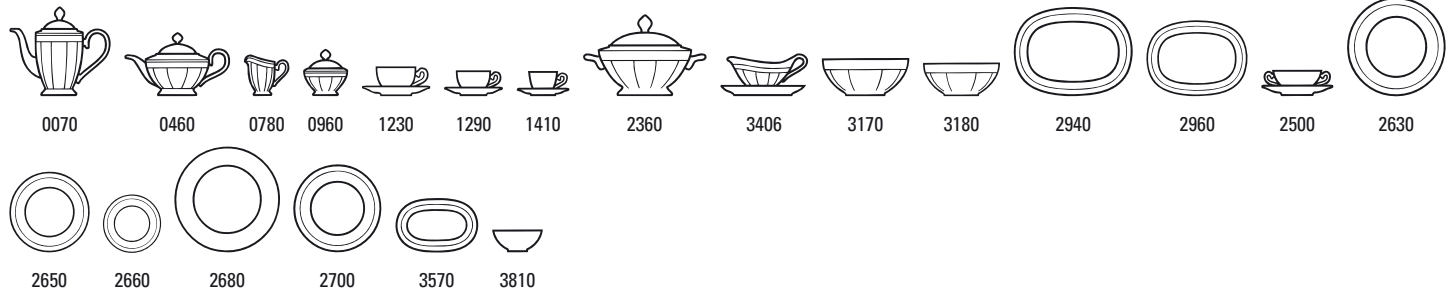

Premium Bone Porcelain, dishwasher safe, microwave safe