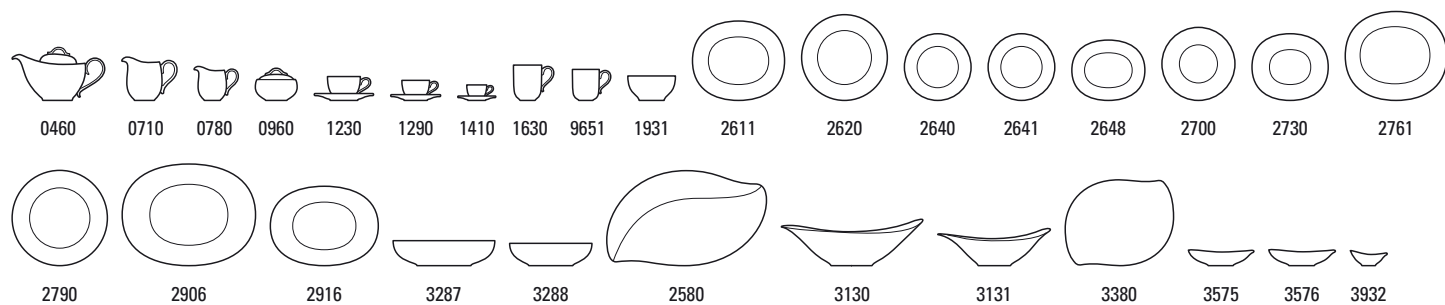

Marie fleur Gris Serve & Salad

Marie fleur Gris Basic baking dishes

Marie fleur Gris Gifts

Textil Marie fleur Gris 100% cotton

Marieffleur Gris Basic 10-4104-

Code	Items	Dim.	EUR
0460	Teapot 6 pers.	{1} 1,20l	89,00
0710	Milk jug	{1} 0,60l	46,90
0780	Creamer 6 pers.	{1} 0,30l	32,90
0960	Sugar/jampot 6 pers.	{1} 0,45l	34,90
1230	Breakfast cup & saucer 2pcs		34,90
1240	Breakfast cup	{6} 0,39l	18,90
1250	Saucer breakfast cup	{6} 19cm	16,00
1290	Coffee cup & saucer 2pcs		24,90
1300	Coffee cup	{6} 0,25l	14,90
1310	Saucer coffee cup	{6} 16cm	10,00
1410	Espresso cup & saucer 2pcs		22,90
1420	Espresso cup	{6} 0,08l	13,90
1430	Saucer espresso cup	{6} 12cm	9,00
1630	Latte Macchiato Mug	{6} 0,48l	19,90
9651	Mug	{6} 0,35l	16,90
1931	French-Bol	{4} 0,75l	19,90
2611	Oval flat plate	{6} 29x25cm	23,90
2620	Flat plate	{6} 27cm	21,90
2640	Salad plate	{6} 21cm	19,90
2641	Salad plate - new	{6} 21cm	19,90
2648	Oval salad plate	{6} 23x19cm	21,90
2700	Deep plate	{6} 23cm	21,90
2730	Oval deep plate	{6} 24x21cm	23,90
2761	Oval gourmet plate	{1} 32x28cm	32,90
2790	Round gourmet plate	{1} 30cm	34,90
2906	Serving dish	{1} 42cm	79,00
2916	Serving dish	{1} 34cm	65,00
3287	Oval bowl	{1} 32cm	49,90
3288	Oval bowl	{1} 26cm	46,90