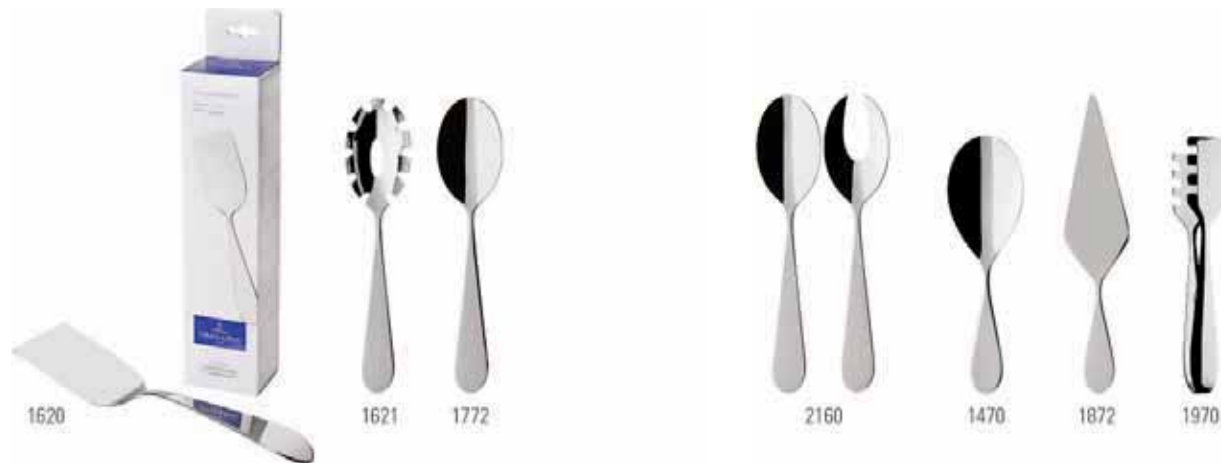

SERENO XXL

18/10 stainless steel, dishwasher safe

Sereno XXL 12-6402-

Code	Items	Dim.	EUR
1620	Lasagne server	{1} 300mm	29,90
1621	Pasta serving spoon	{1} 300mm	29,90
1772	Serving spoon	{1} 300mm	23,90

Sereno XXL 12-6402-

Code	Items	Dim.	EUR
2160	Salad serving set	{1} 300mm	46,90
1470	Rice spoon	{1} 255mm	23,90
1872	Pie server	{1} 300mm	23,90
1970	Serving tongs	{1} 250mm	29,90

All prices indicated in this pricelist are suggested Retail Prices.