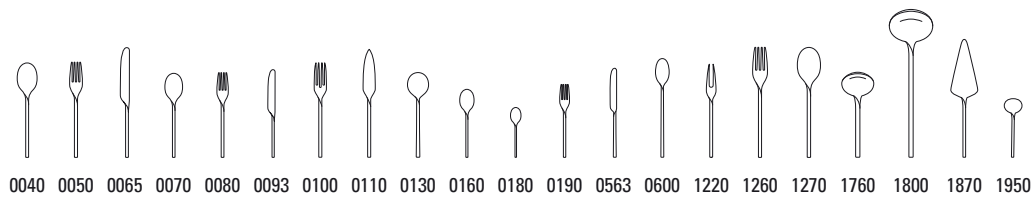

Supplements: Dinnerware Metropolitan page 56 / Coffee & Tea page 83 / Sets page 118 / Vases & Flowers page 143 / Candleholders page 151.

Cutlery