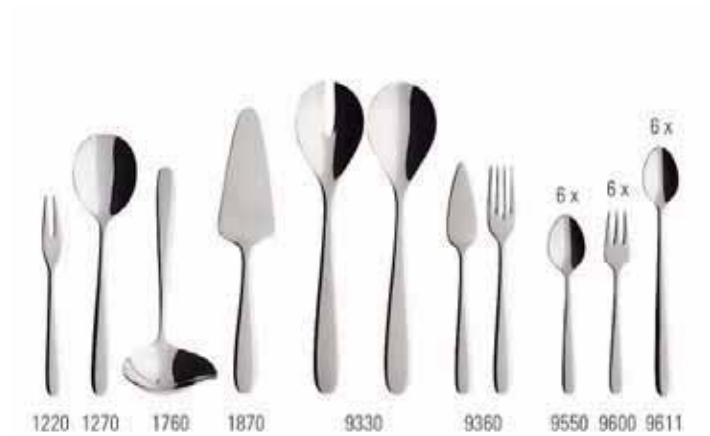

DAILY LINE

18/10 stainless steel, dishwasher safe

Daily Line 12-6403-

Code	Items	Dim.	EUR
1220	Cold meat fork large	{1} 160mm	9,90
1270	Serving spoon	{1} 210mm	11,90
1760	Gravy ladle	{1} 182mm	14,90
1870	Pie server	{1} 230mm	14,90
9330	Salad servers. 2pcs	{1} 250mm	29,90
9360	Fish kit, 2pcs	{1}	17,90
9550	After dinner tea spoon set/6	{1} 142mm	22,90
9600	Pastry fork set of 6	{1} 147mm	22,90
9611	Longdrink spoon set of 6	{1} 200mm	28,90