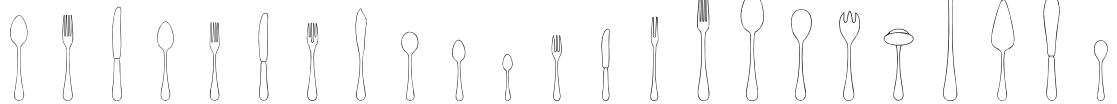

0040 0050 0060 0070 0080 0090 0100 0110 0130 0160 0180 0190 0560 1220 1260 1270 1730 1740 1760 1800 1870 1880 1950