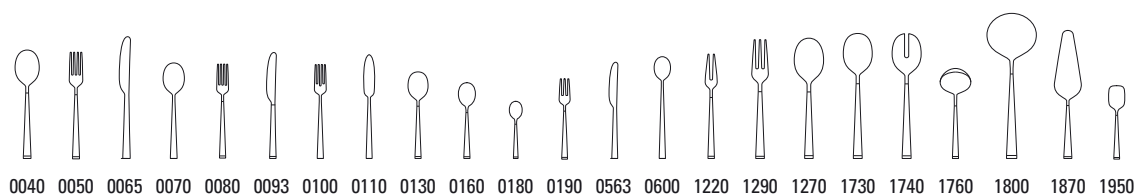

BLACKSMITH

18/10 stainless steel, dishwasher safe

Blacksmith 12-6387-

Code	Items	Dim.	EUR
0040	Dinner spoon	{6} 205mm	16,50
0050	Dinner fork	{6} 205mm	16,50
0065	Dinner knife	{6} 231mm	17,50
0070	Dessert spoon	{6} 180mm	16,50
0080	Dessert fork	{6} 180mm	16,50
0093	Dessert knife	{6} 202mm	17,50
0100	Fish fork	{6} 180mm	17,50
0110	Fish knife	{6} 200mm	17,50
0130	Soup/cream spoon	{6} 168mm	16,50
0160	After dinner tea spoon	{6} 145mm	15,50
0180	Demi-tasse spoon	{6} 106mm	11,50
0190	Pastry fork	{6} 156mm	16,50
0563	Fruit knife	{6} 185mm	16,50
0600	Longdrink spoon	{6} 195mm	17,50
1220	Cold meat fork large	{1} 200mm	18,50
1260	Serving fork	{1} 230mm	29,50

Code	Items	Dim.	EUR
1270	Serving spoon	{1} 230mm	29,50
1730	Salad serving spoon	{1} 240mm	29,50
1740	Salad serving fork	{1} 240mm	29,50
1760	Gravy ladle	{1} 170mm	29,50
1800	Soup ladle	{1} 275mm	49,90
1870	Pie server	{1} 245mm	29,50
1950	Sugar/ice cream spoon	{6} 140mm	13,50

9030	Cutlery set 24pcs		299,00
9050	Cutlery set 30pcs		369,00
9072	Cutlery set 70pcs soup ladle		1.278,40
9089	Cutlery set 48pcs		598,00
9095	Cutlery set 75pcs		1.308,90
9115	Cutlery set 113pcs lunch		1.913,90
9130	Cutlery set 60pcs		1.086,00

Cutlery

CAFFÈ CLUB

18/10 stainless steel + silicone, dishwasher safe

Caffè Club 12-6410-

Code	Items	Dim.	EUR
0164	After dinner tea spoon berry	{6} 145mm	5,90
0184	Demi-tasse spoon berry	{6} 110mm	4,90
0194	Pastry fork berry	{6} 156mm	5,90
0165	After dinner tea spoon caramel	{6} 145mm	5,90
0185	Demi-tasse spoon caramel	{6} 110mm	4,90
0195	Pastry fork caramel	{6} 156mm	5,90
0167	After dinner tea spoon steam	{6} 145mm	5,90
0187	Demi-tasse spoon steam	{6} 110mm	4,90
0197	Pastry fork steam	{6} 156mm	5,90

All prices indicated in this pricelist are suggested Retail Prices.