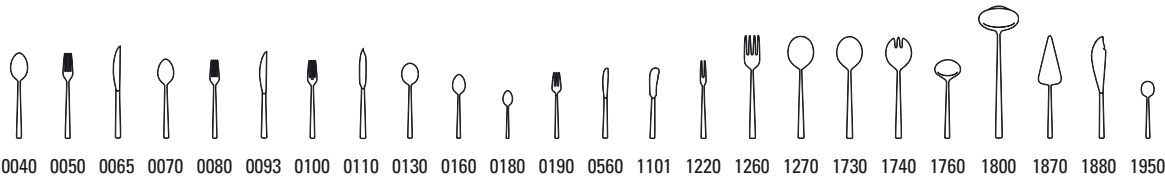

PIEMONTE

18/10 stainless steel, dishwasher safe

Piemonte 12-6264-

Code	Items	Dim.	EUR
0040	Dinner spoon	{6} 207mm	13,90
0050	Dinner fork	{6} 206mm	13,90
0065	Dinner knife	{6} 226mm	15,90
0070	Dessert spoon	{6} 191mm	13,90
0080	Dessert fork	{6} 190mm	13,90
0093	Dessert knife	{6} 212mm	15,90
0100	Fish fork	{6} 189mm	14,90
0110	Fish knife	{6} 217mm	14,90
0130	Soup/cream spoon	{6} 181mm	13,90
0160	After dinner tea spoon	{6} 145mm	11,90
0180	Demi-tasse spoon	{6} 115mm	9,90
0190	Pastry fork	{6} 160mm	11,90
0560	Fruit knife	{6} 170mm	15,90
1101	Butter spreader	{6} 171mm	13,90
1220	Cold meat fork large	{1} 187mm	17,90
1260	Serving fork	{1} 248mm	34,90
1270	Serving spoon	{1} 245mm	34,90

Code	Items	Dim.	EUR
1730	Salad serving spoon	{1} 245mm	34,90
1740	Salad serving fork	{1} 245mm	34,90
1760	Gravy ladle	{1} 191mm	34,90
1800	Soup ladle large	{1} 314mm	59,90
1870	Pie server	{1} 247mm	34,90
1880	Cake knife	{1} 245mm	34,90
1950	Sugar/ice cream spoon	{6} 136mm	12,90

9030	Cutlery set 24pcs		259,00
9050	Cutlery set 30pcs		319,00
9072	Cutlery set 70pcs soup ladle		1.145,00
9089	Cutlery set 48pcs		518,00
9095	Cutlery set 75pcs		1.154,50
9115	Cutlery set 113pcs lunch		1.676,70
9130	Cutlery set 60pcs		996,00

Cutlery

SERENO POLISHED

18/10 stainless steel, dishwasher safe

Sereno polished 12-6309-