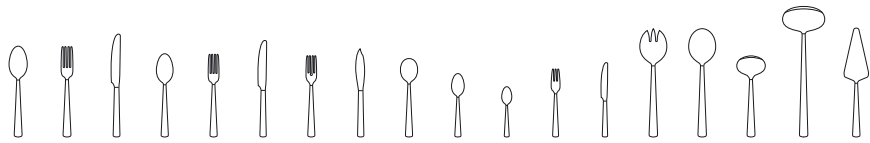

0040 0050 0065 0070 0080 0093 0100 0110 0130 0160 0180 0190 0563 1260 1270 1760 1800 1870