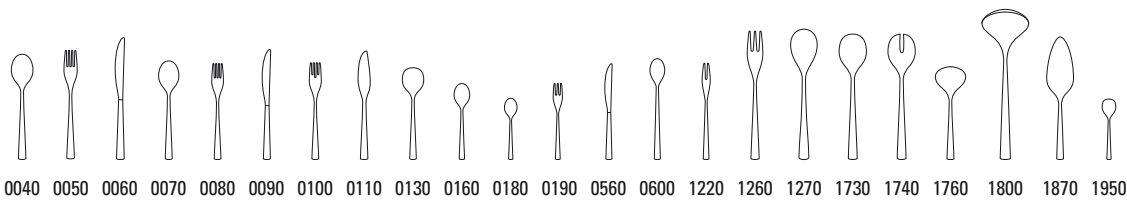

0040 0050 0060 0070 0080 0090 0100 0110 0130 0160 0180 0190 0560 0600 1220 1260 1270 1730 1740 1760 1800 1870 1950

Supplements: Dinnerware Classic page 71.