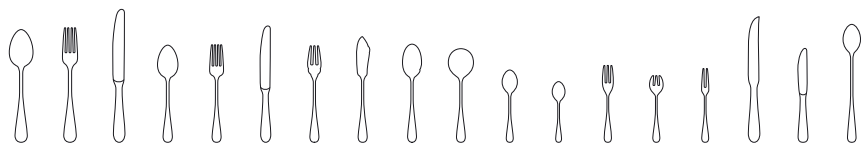

## Caffè Club 12-6410-

Code	Items	Dim.	EUR
0164	After dinner tea spoon berry	{6} 145mm	5,90
0184	Demi-tasse spoon berry	{6} 110mm	4,90
0194	Pastry fork berry	{6} 156mm	5,90
0165	After dinner tea spoon caramel	{6} 145mm	5,90
0185	Demi-tasse spoon caramel	{6} 110mm	4,90
0195	Pastry fork caramel	{6} 156mm	5,90
0167	After dinner tea spoon steam	{6} 145mm	5,90
0187	Demi-tasse spoon steam	{6} 110mm	4,90
0197	Pastry fork steam	{6} 156mm	5,90

## Coupole 16-6248-

Code	Items	Dim.	EUR
0040	Dinner spoon	{6} 215mm	12,90
0050	Dinner fork	{6} 217mm	12,90
0060	Dinner knife HH	{6} 250mm	14,90
0070	Dessert spoon	{6} 185mm	12,90
0080	Dessert fork	{6} 184mm	12,90
0090	Dessert knife HH	{6} 220mm	14,90
0100	Fish fork	{6} 181mm	12,90
0110	Fish knife	{6} 198mm	14,90
0120	Gourmet spoon	{6} 184mm	12,90
0130	Soup spoon	{6} 176mm	12,90
0160	After dinner tea spoon	{6} 134mm	11,90

Code	Items	Dim.	EUR
0180	Demi-tasse spoon	{6} 113mm	10,90
0190	Pastry fork	{6} 144mm	11,90
0500	Oyster fork	{6} 127mm	11,90
0530	Snail fork	{6} 139mm	11,90
0540	Steak knife HH	{6} 236mm	14,90
0563	Bread and butter knife MB	{6} 175mm	14,90
0600	Longdrink spoon	{6} 202mm	14,90
9030	Cutlery set 24pcs	{1}	229,00
9050	Cutlery set 30pcs	{1}	289,00