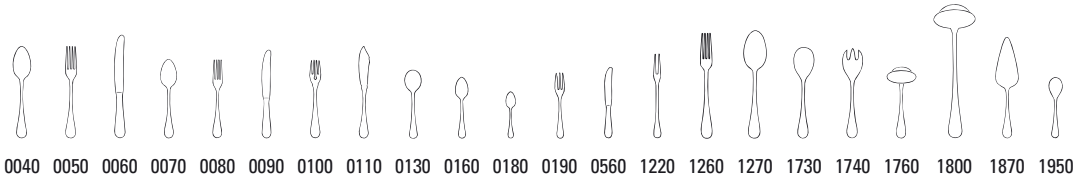

0040 0050 0060 0070 0080 0090 0100 0110 0130 0160 0180 0190 0560 1220 1260 1270 1730 1740 1760 1800 1870 1950

All prices indicated in this pricelist are suggested Retail Prices.