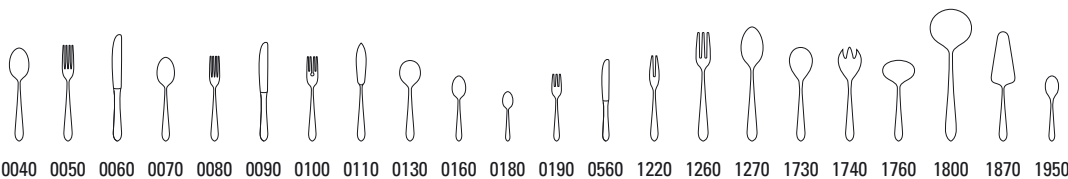

All prices indicated in this pricelist are suggested Retail Prices.

FIN