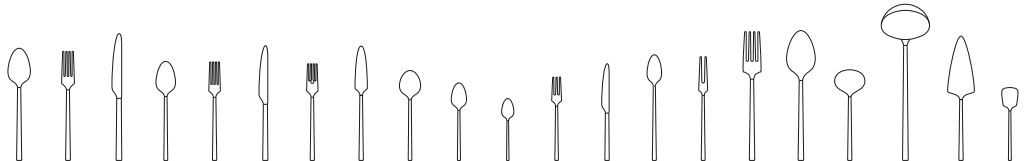

0040 0050 0060 0070 0080 0090 0100 0110 0130 0160 0180 0190 0560 0600 1220 1260 1270 1760 1800 1870 1950

Supplements: Dinnerware Classic page 68 / Candleholders page 149.

All prices indicated in this pricelist are suggested Retail Prices.