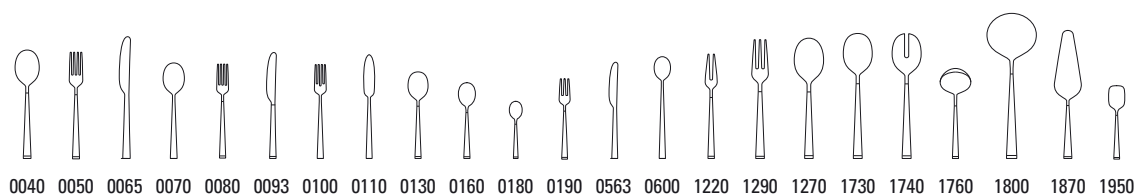

BLACKSMITH

18/10 stainless steel, dishwasher safe

Blacksmith 12-6387-

| Code | Items | Dim. | EUR |
|------|------------------------|-----------|-------|
| 0040 | Dinner spoon | {6} 205mm | 14,90 |
| 0050 | Dinner fork | {6} 205mm | 14,90 |
| 0065 | Dinner knife | {6} 231mm | 15,90 |
| 0070 | Dessert spoon | {6} 180mm | 14,90 |
| 0080 | Dessert fork | {6} 180mm | 14,90 |
| 0093 | Dessert knife | {6} 202mm | 15,90 |
| 0100 | Fish fork | {6} 180mm | 15,90 |
| 0110 | Fish knife | {6} 200mm | 15,90 |
| 0130 | Soup/cream spoon | {6} 168mm | 14,90 |
| 0160 | After dinner tea spoon | {6} 145mm | 13,90 |
| 0180 | Demi-tasse spoon | {6} 106mm | 9,90 |
| 0190 | Pastry fork | {6} 156mm | 14,90 |
| 0563 | Fruit knife | {6} 185mm | 14,90 |
| 0600 | Longdrink spoon | {6} 195mm | 14,90 |
| 1220 | Cold meat fork large | {1} 200mm | 15,90 |
| 1260 | Serving fork | {1} 230mm | 27,90 |

| Code | Items | Dim. | EUR |
|------|-----------------------|-----------|-------|
| 1270 | Serving spoon | {1} 230mm | 27,90 |
| 1730 | Salad serving spoon | {1} 240mm | 27,90 |
| 1740 | Salad serving fork | {1} 240mm | 27,90 |
| 1760 | Gravy ladle | {1} 170mm | 27,90 |
| 1800 | Soup ladle | {1} 275mm | 49,00 |
| 1870 | Pie server | {1} 245mm | 27,90 |
| 1950 | Sugar/ice cream spoon | {6} 140mm | 12,90 |

| | | | |
|------|------------------------------|--|----------|
| 9030 | Cutlery set 24pcs | | 299,00 |
| 9050 | Cutlery set 30pcs | | 349,00 |
| 9072 | Cutlery set 70pcs soup ladle | | 1.167,10 |
| 9089 | Cutlery set 48pcs | | 598,00 |
| 9095 | Cutlery set 75pcs | | 1.189,60 |
| 9115 | Cutlery set 113pcs lunch | | 1.733,80 |
| 9130 | Cutlery set 60pcs | | 990,00 |