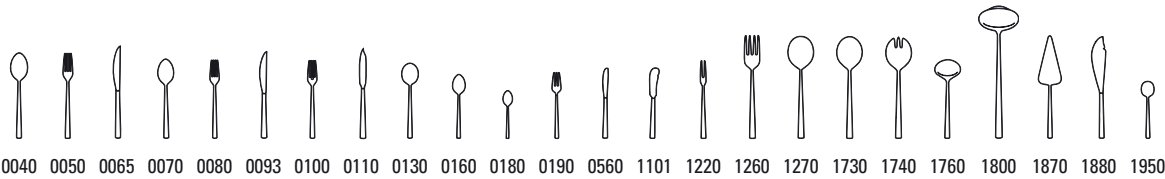

0040 0050 0065 0070 0080 0093 0100 0110 0130 0160 0180 0190 0560 1101 1220 1260 1270 1730 1740 1760 1800 1870 1880 1950