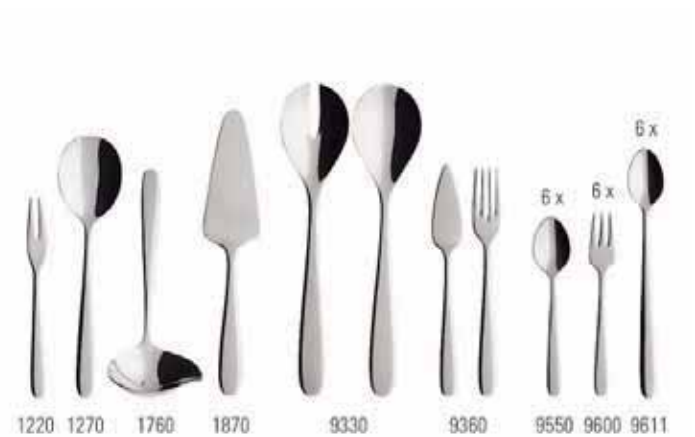

VICTOR ⓘ

18/10 stainless steel, dishwasher safe

Victor 12-6350- ⓘ

| Code | Items | Dim. | EUR |
|------|--------------------------|------|---------------|
| 9030 | Cutlery set 24pcs | | 175,00 |
| 9050 | Cutlery set 30pcs | | 199,00 |
| 9085 | Cutlery set 68pcs | | 419,00 |

All prices indicated in this pricelist are suggested Retail Prices.

BBQ

18/10 stainless steel, dishwasher safe

BBQ 12-7043-

| Code | Items | Dim. | EUR |
|------|-------------------|----------|-------|
| 1225 | Barbecue fork | {1} 40cm | 22,90 |
| 1256 | Barbecue tongs | {1} 40cm | 28,90 |
| 1544 | Tweezer | {1} 40cm | 28,90 |
| 1751 | Fish server | {1} 33cm | 28,90 |
| 6336 | Barbecue scrubber | {1} 32cm | 34,90 |

BBQ 12-7043-

| Code | Items | Dim. | EUR |
|------|----------------------|----------|-------|
| 1587 | Barbecue brush | {1} 19cm | 19,90 |
| 1610 | Spatula | {1} 40cm | 22,90 |
| 9420 | Skewers 6pcs (basic) | {1} 28cm | 22,90 |

DAILY LINE

18/10 stainless steel, dishwasher safe

Daily Line 12-6403-

| Code | Items | Dim. | EUR |
|------|------------------------------|-----------|-------|
| 1220 | Cold meat fork large | {1} 160mm | 9,90 |
| 1270 | Serving spoon | {1} 210mm | 11,90 |
| 1760 | Gravy ladle | {1} 182mm | 14,90 |
| 1870 | Pie server | {1} 230mm | 14,90 |
| 9330 | Salad servers. 2pcs | {1} 250mm | 28,90 |
| 9360 | Fish kit, 2pcs | {1} | 17,90 |
| 9550 | After dinner tea spoon set/6 | {1} 142mm | 22,90 |
| 9600 | Pastry fork set of 6 | {1} 147mm | 22,90 |
| 9611 | Longdrink spoon set of 6 | {1} 200mm | 28,90 |