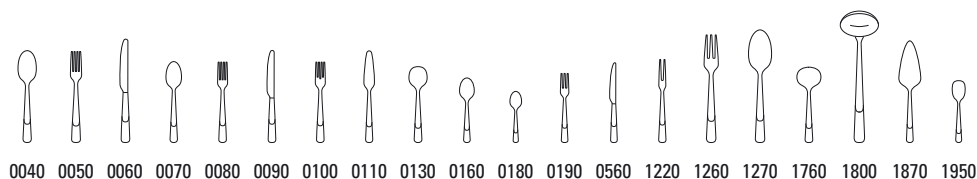

| | | | |
|------|------------------------------|--|----------|
| 9030 | Cutlery set 24pcs | | 299,00 |
| 9050 | Cutlery set 30pcs | | 349,00 |
| 9072 | Cutlery set 70pcs soup ladle | | 1.167,10 |
| 9115 | Cutlery set 113pcs lunch | | 1.733,80 |

FARMHOUSE TOUCH CUTLERY

18/10 stainless steel, dishwasher safe

Farmhouse Touch Cutlery 12-6393-

| Code | Items | Dim. | EUR |
|------|------------------------|-----------|-------|
| 0040 | Dinner spoon | {6} 210mm | 9,50 |
| 0050 | Dinner fork | {6} 208mm | 9,50 |
| 0060 | Dinner knife | {6} 235mm | 10,50 |
| 0070 | Dessert spoon | {6} 185mm | 9,50 |
| 0080 | Dessert fork | {6} 182mm | 9,50 |
| 0090 | Dessert knife | {6} 207mm | 10,50 |
| 0100 | Fish fork | {6} 181mm | 10,50 |
| 0110 | Fish knife | {6} 207mm | 10,50 |
| 0130 | Soup/cream spoon | {6} 171mm | 9,50 |
| 0160 | After dinner tea spoon | {6} 145mm | 8,00 |
| 0180 | Demi-tasse spoon | {6} 115mm | 6,50 |
| 0190 | Pastry fork | {6} 158mm | 8,00 |
| 0560 | Fruit knife | {6} 180mm | 10,50 |
| 1220 | Cold meat fork large | {1} 189mm | 12,50 |

| Code | Items | Dim. | EUR |
|------|-----------------------|-----------|-------|
| 1260 | Serving fork | {1} 244mm | 19,50 |
| 1270 | Serving spoon | {1} 254mm | 19,50 |
| 1760 | Gravy ladle | {1} 170mm | 19,50 |
| 1800 | Soup ladle | {1} 297mm | 44,50 |
| 1870 | Pie server | {1} 233mm | 19,50 |
| 1950 | Sugar/ice cream spoon | {6} 142mm | 9,50 |

| | | | |
|------|------------------------------|--|----------|
| 9030 | Cutlery set 24pcs | | 199,00 |
| 9050 | Cutlery set 30pcs | | 249,00 |
| 9072 | Cutlery set 70pcs soup ladle | | 749,00 |
| 9089 | Cutlery set 48pcs | | 358,00 |
| 9095 | Cutlery set 75pcs | | 863,50 |
| 9115 | Cutlery set 113pcs lunch | | 1.274,50 |