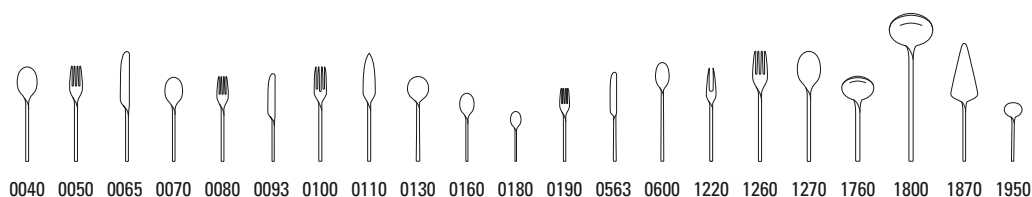

Supplements: Dinnerware Metropolitan page 51 / Coffee & Tea page 84 / Sets page 120 / Vases & Flowers page 131 / Candleholders page 137.