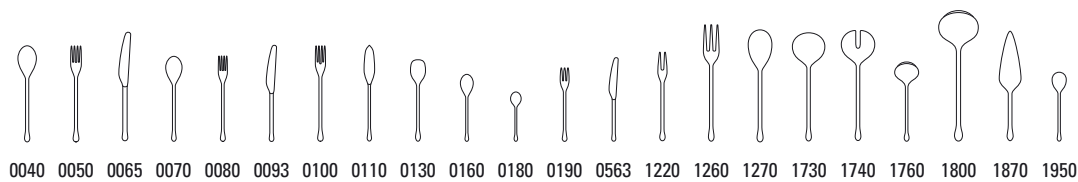

0040 0050 0065 0070 0080 0093 0100 0110 0130 0160 0180 0190 0563 1220 1260 1270 1730 1740 1760 1800 1870 1950

All prices indicated in this pricelist are suggested Retail Prices.