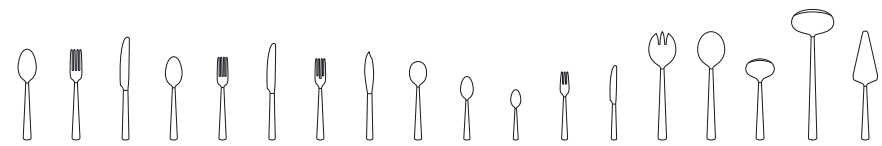

0040 0050 0065 0070 0080 0093 0100 0110 0130 0160 0180 0190 0563 1260 1270 1760 1800 1870