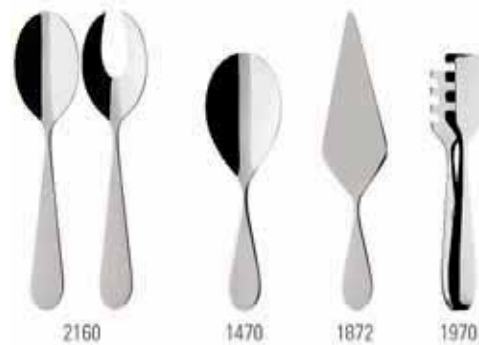

Sereno XXL 12-6402-

Code	Items	Dim.	EUR
2160	Salad serving set	{1} 300mm	47,00
1470	Rice spoon	{1} 255mm	23,90
1872	Pie server	{1} 300mm	23,90
1970	Serving tongs	{1} 250mm	29,90

All prices indicated in this pricelist are suggested Retail Prices.