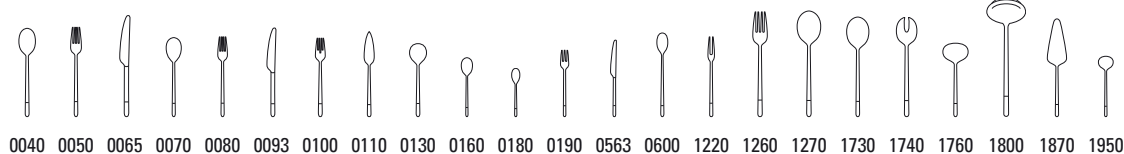

ELLA PARTIALLY GOLD PLATED

18/10 stainless steel, dishwasher safe

partially gold plated, satined

Ella partially gold plated 12-6351-

Code	Items	Dim.	EUR
0040	Dinner spoon	{6} 212mm	14,90
0050	Dinner fork	{6} 210mm	14,90
0065	Dinner knife	{6} 238mm	15,90
0070	Dessert spoon	{6} 186mm	14,90
0080	Dessert fork	{6} 184mm	14,90
0093	Dessert knife	{6} 208mm	15,90
0100	Fish fork	{6} 184mm	15,90
0110	Fish knife	{6} 202mm	15,90
0130	Soup/cream spoon	{6} 175mm	14,90
0160	After dinner tea spoon	{6} 142mm	13,90
0180	Demi-tasse spoon	{6} 112mm	9,90
0190	Pastry fork	{6} 159mm	14,90
0563	Fruit knife	{6} 180mm	14,90
0600	Longdrink spoon	{6} 201mm	14,90
1220	Cold meat fork large	{1} 183mm	15,90

Code	Items	Dim.	EUR
1260	Serving fork	{1} 244mm	27,90
1270	Serving spoon	{1} 246mm	27,90
1730	Salad serving spoon	{1} 236mm	27,90
1740	Salad serving fork	{1} 236mm	27,90
1760	Gravy ladle	{1} 173mm	27,90
1800	Soup ladle large	{1} 283mm	49,00
1870	Pie server	{1} 237mm	27,90
1950	Sugar/ice cream spoon	{6} 145mm	12,90

9030	Cutlery set 24pcs		299,00
9050	Cutlery set 30pcs		349,00
9072	Cutlery set 70pcs soup ladle		1.167,10
9115	Cutlery set 113pcs lunch		1.733,80

FARMHOUSE TOUCH CUTLERY

18/10 stainless steel, dishwasher safe

Farmhouse Touch Cutlery 12-6393-

Code	Items	Dim.	EUR
0040	Dinner spoon	{6} 210mm	9,50
0050	Dinner fork	{6} 208mm	9,50
0060	Dinner knife	{6} 235mm	10,50
0070	Dessert spoon	{6} 185mm	9,50
0080	Dessert fork	{6} 182mm	9,50
0090	Dessert knife	{6} 207mm	10,50
0100	Fish fork	{6} 181mm	10,50
0110	Fish knife	{6} 207mm	10,50
0130	Soup/cream spoon	{6} 171mm	9,50
0160	After dinner tea spoon	{6} 145mm	8,00
0180	Demi-tasse spoon	{6} 115mm	6,50
0190	Pastry fork	{6} 158mm	8,00
0560	Fruit knife	{6} 180mm	10,50
1220	Cold meat fork large	{1} 189mm	12,50