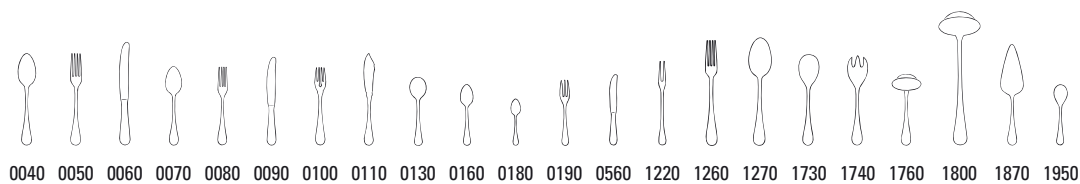

0040 0050 0060 0070 0080 0090 0100 0110 0130 0160 0180 0190 0560 0600 1220 1260 1270 1730 1740 1760 1800 1870 1950

All prices indicated in this pricelist are suggested Retail Prices.

FIN

NEUFADEN MERLEMONT

18/10 stainless steel, dishwasher safe

Neufaden Merlemont 12-6233-

| Code | Items | Dim. | EUR |
|------|------------------------|-----------|-------|
| 0040 | Dinner spoon | {6} 205mm | 17,50 |
| 0050 | Dinner fork | {6} 203mm | 17,50 |
| 0060 | Dinner knife | {6} 233mm | 29,50 |
| 0070 | Dessert spoon | {6} 184mm | 17,50 |
| 0080 | Dessert fork | {6} 182mm | 17,50 |
| 0090 | Dessert knife | {6} 204mm | 29,50 |
| 0100 | Fish fork | {6} 179mm | 25,50 |
| 0110 | Fish knife | {6} 211mm | 25,50 |
| 0130 | Soup/cream spoon | {6} 172mm | 20,50 |
| 0160 | After dinner tea spoon | {6} 140mm | 13,50 |
| 0180 | Demi-tasse spoon | {6} 106mm | 11,50 |
| 0190 | Pastry fork | {6} 146mm | 15,50 |
| 0560 | Fruit knife | {6} 167mm | 29,00 |
| 1220 | Cold meat fork large | {1} 191mm | 29,00 |
| 1260 | Serving fork | {1} 249mm | 56,00 |
| 1270 | Serving spoon | {1} 249mm | 56,00 |

| Code | Items | Dim. | EUR |
|------|------------------------------|-----------|----------|
| 1730 | Salad serving spoon | {1} 203mm | 45,00 |
| 1740 | Salad serving fork | {1} 203mm | 45,00 |
| 1760 | Gravy ladle | {1} 165mm | 56,00 |
| 1800 | Soup ladle large | {1} 307mm | 88,00 |
| 1870 | Pie server | {1} 242mm | 56,00 |
| 1950 | Sugar/ice cream spoon | {6} 142mm | 20,00 |
| 9030 | Cutlery set 24pcs | | 379,00 |
| 9050 | Cutlery set 30pcs | | 459,00 |
| 9072 | Cutlery set 70pcs soup ladle | | 1.629,00 |
| 9089 | Cutlery set 48pcs | | 758,00 |
| 9095 | Cutlery set 75pcs | | 1.700,00 |
| 9115 | Cutlery set 113pcs lunch | | 2.532,00 |
| 9130 | Cutlery set 60pcs | | 1.475,00 |