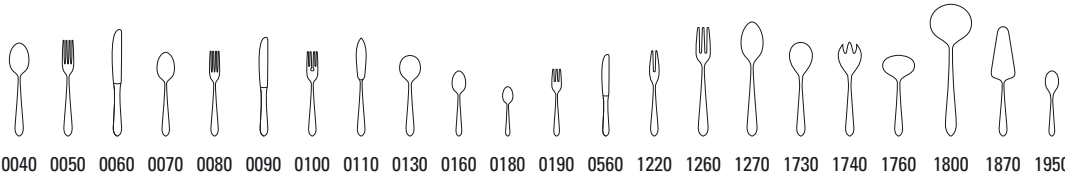

0040 0050 0060 0070 0080 0090 0100 0110 0130 0160 0180 0190 0560 1220 1260 1270 1730 1740 1760 1800 1870 1950

All prices indicated in this pricelist are suggested Retail Prices.