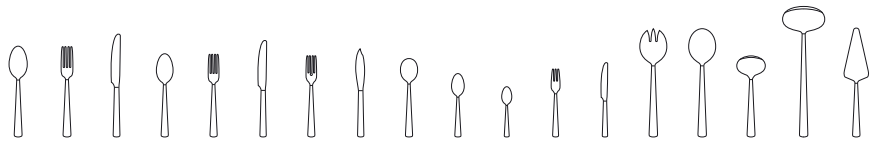

0040 0050 0065 0070 0080 0093 0100 0110 0130 0160 0180 0190 0563 1260 1270 1760 1800 1870