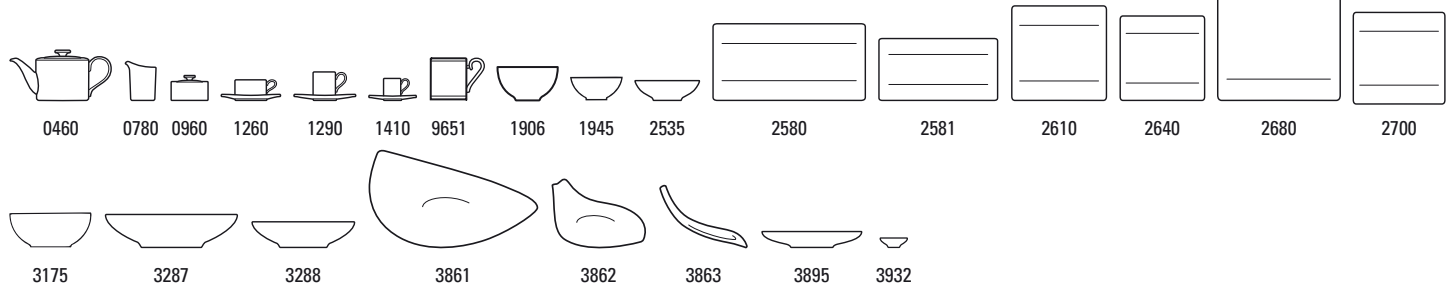

## Amazonia 10-3514-

Code	Items	Dim.	EUR
0460	Teapot 6 pers.	{1} 1,20l	149,00
0780	Creamer 6 pers.	{1} 0,22l	47,00
0960	Sugar/jampot 6 pers.	{1} 0,33l	55,00
1260	Tea cup & saucer 2pcs		53,00
1270	Tea cup	{6} 0,23l	33,00
1280	Saucer tea cup	{6} 17x14cm	20,00
1290	Coffee cup & saucer 2pcs		53,00
1300	Coffee cup	{6} 0,21l	33,00
1310	Saucer coffee cup	{6} 17x14cm	20,00
1410	Espresso cup & saucer 2pcs		47,90
1420	Espresso cup	{6} 0,08l	29,90
1430	Saucer espresso cup	{6} 14x11cm	18,00
9651	Mug	{1} 0,30l	34,90
1906	Bowl	{4} 13cm	35,00
1945	Individual bowl	{4} 11cm	31,00
2535	Pickle dish/Individual bowl	{6} 19x12cm	47,00