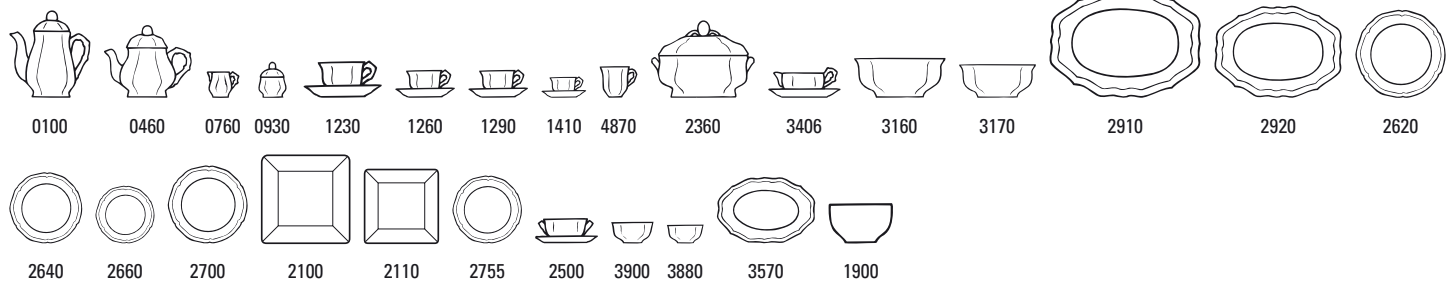

## Petite Fleur 10-2395-

Code	Items	Dim.	EUR
0100	Coffeepot 6 pers.	{1} 1,25l	125,00
0460	Teapot 6 pers.	{1} 1,00l	125,00
0760	Creamer 6 pers.	{1} 0,25l	42,90
0930	Covered sugar 6 pers.	{1} 0,20l	52,90
1230	Breakfast cup & saucer 2pcs		49,90
1240	Breakfast cup	{6} 0,35l	31,90
1250	Saucer breakfast cup	{6} 17cm	18,00
1260	Tea cup & saucer 2pcs		38,90
1270	Tea cup	{6} 0,20l	23,90
1280	Saucer tea cup	{6} 15cm	15,00
1290	Coffee cup & saucer 2pcs		38,90
1300	Coffee cup	{6} 0,20l	23,90
1310	Saucer coffee cup	{6} 15cm	15,00
1410	Espresso cup & saucer 2pcs		32,90
1420	Espresso cup	{6} 0,10l	19,90
1430	Saucer espresso cup	{6} 13cm	13,00
4870	Mug	{6} 0,30l	23,90
2360	Oval soup tureen	{1} 2,50l	259,00
3406	Sauceboat 2pcs.	0,40l	99,00
3407	Sauceboat without saucer	{1} 0,40l	50,00
3408	Saucer sauceboat	{1} 24cm	49,00
3160	Salad bowl (1)	{1} 25cm	95,00
3170	Salad bowl (2)	{1} 21cm	69,00
2910	Oval platter (1)	{1} 44cm	119,00