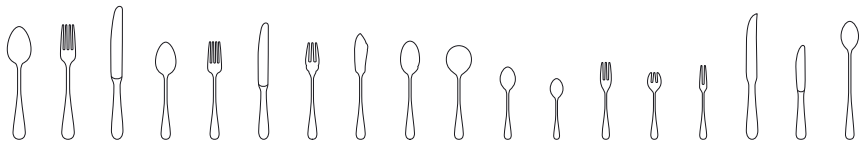

0040 0050 0060 0070 0080 0090 0100 0110 0120 0130 0160 0180 0190 0500 0530 0540 0563 0600