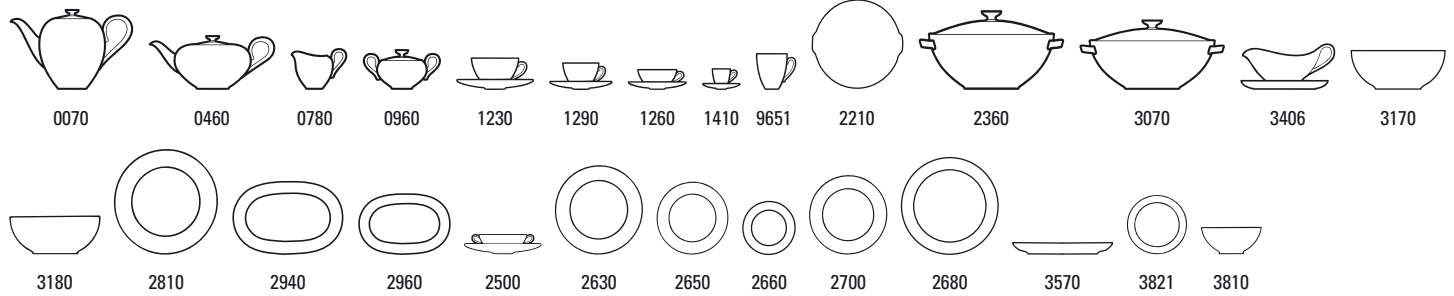

Premium Bone Porcelain, dishwasher safe, microwave safe