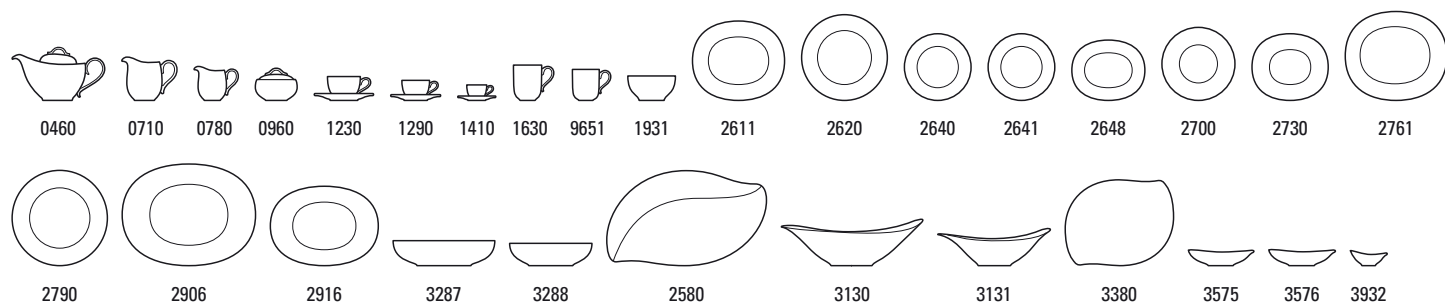

Marie fleur Gris Gifts

Textil Marie fleur Gris 100% cotton

Marieffleur Gris Basic 10-4104-

Code	Items	Dim.	EUR
0460	Teapot 6 pers.	{1} 1,20l	89,00
0710	Milk jug	{1} 0,60l	46,90
0780	Creamer 6 pers.	{1} 0,30l	32,90
0960	Sugar/jampot 6 pers.	{1} 0,45l	34,90
1230	Breakfast cup & saucer 2pcs		34,90
1240	Breakfast cup	{6} 0,39l	18,90
1250	Saucer breakfast cup	{6} 19cm	16,00
1290	Coffee cup & saucer 2pcs		24,90
1300	Coffee cup	{6} 0,25l	14,90
1310	Saucer coffee cup	{6} 16cm	10,00
1410	Espresso cup & saucer 2pcs		22,90
1420	Espresso cup	{6} 0,08l	13,90
1430	Saucer espresso cup	{6} 12cm	9,00
1630	Latte Macchiato Mug	{6} 0,48l	19,90
9651	Mug	{6} 0,35l	16,90
1931	French-Bol	{4} 0,75l	19,90
2611	Oval flat plate	{6} 29x25cm	23,90
2620	Flat plate	{6} 27cm	21,90
2640	Salad plate	{6} 21cm	19,90
2641	Salad plate - new	{6} 21cm	19,90
2648	Oval salad plate	{6} 23x19cm	21,90
2700	Deep plate	{6} 23cm	21,90
2730	Oval deep plate	{6} 24x21cm	23,90
2761	Oval gourmet plate	{1} 32x28cm	32,90
2790	Round gourmet plate	{1} 30cm	34,90
2906	Serving dish	{1} 42cm	79,00
2916	Serving dish	{1} 34cm	65,00
3287	Oval bowl	{1} 32cm	49,90
3288	Oval bowl	{1} 26cm	46,90

Marieffleur Gris Serve & Salad 10-4105-

Code	Items	Dim.	EUR
2580	Serving plate	{1} 50x30cm	69,00
3130	Salad bowl	{1} 45x31cm	88,00
3131	Salad bowl	{1} 36x24cm	69,00
3380	Bowl flat	{6} 34cm	29,90
3575	Deep bowl	{6} 29cm	29,90
3576	Deep bowl	{1} 21x18cm	22,90
3932	Dip	{6} 12x8cm	14,90

Marieffleur Gris Basic baking dishes 10-4164-

Code	Items	Dim.	EUR
3015	Serving dish / Rectangular Cover	{1} 36x26cm	46,90
3016	Serving dish / Rectangular Cover	{1} 32x22cm	44,90
3025	Serving dish / Round Cover	{1} 30cm	46,90
3026	Serving dish / Round Cover	{1} 26cm	44,90
3262	Round baking dish	{1} 28cm	56,90
3263	Round baking dish	{1} 24cm	46,90
3272	Rectangular baking dish	{1} 34x24cm	56,90
3273	Rectangular baking dish	{1} 30x20cm	53,90

Marieffleur Gris Gifts 10-1635-

Code	Items	Dim.	EUR
1580	Chocolate dish	{1} 19x8cm	16,90
1925	Bowl with handles	{1} 0,60l	33,90
3595	Mini bowl	{1} 0,03l	16,90
3846	Bowl rectangular	{1} 23,6x9,7cm	33,90
3934	Square Bowl	{1} 14x14cm	29,90
8380	Hurricane lamp	{6} 9,60cm	22,90

Textil Marieffleur Gris 35-9081-

Code	Items	Dim.	EUR
0003	Runner	{1} 50x150cm	59,00
0004	Napkin	{1} 45x45cm	17,50
0005	Placemat	{1} 35x50cm	17,50

Supplements: Gifts page 130 / Preparing & Serving Equipment page 158.

All prices indicated in this pricelist are suggested Retail Prices.