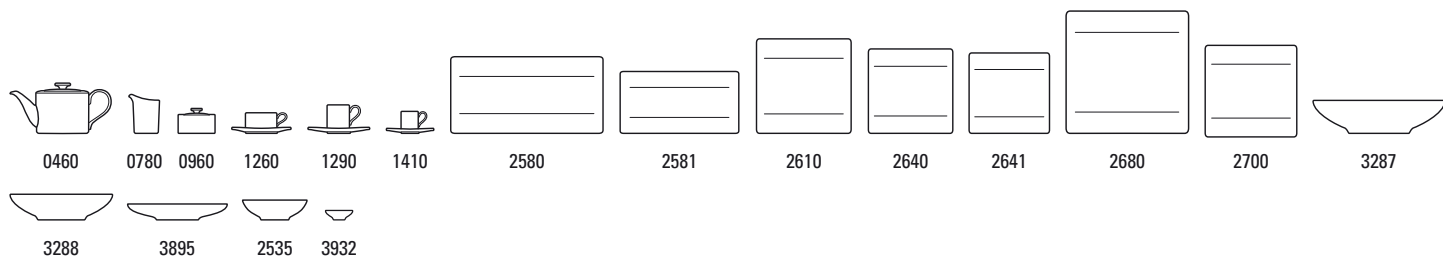

Premium Bone Porcelain, dishwasher safe