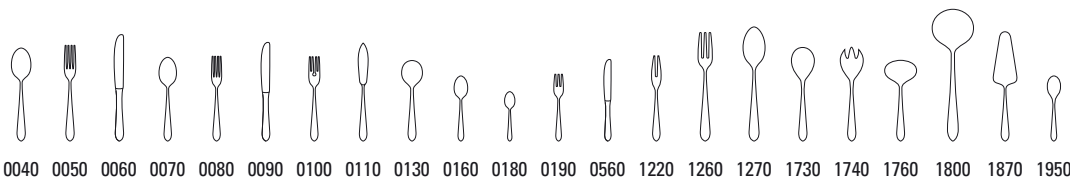

0040 0050 0060 0070 0080 0090 0100 0110 0130 0160 0180 0190 0560 1220 1260 1270 1730 1740 1760 1800 1870 1950

All prices indicated in this pricelist are suggested Retail Prices.

FIN