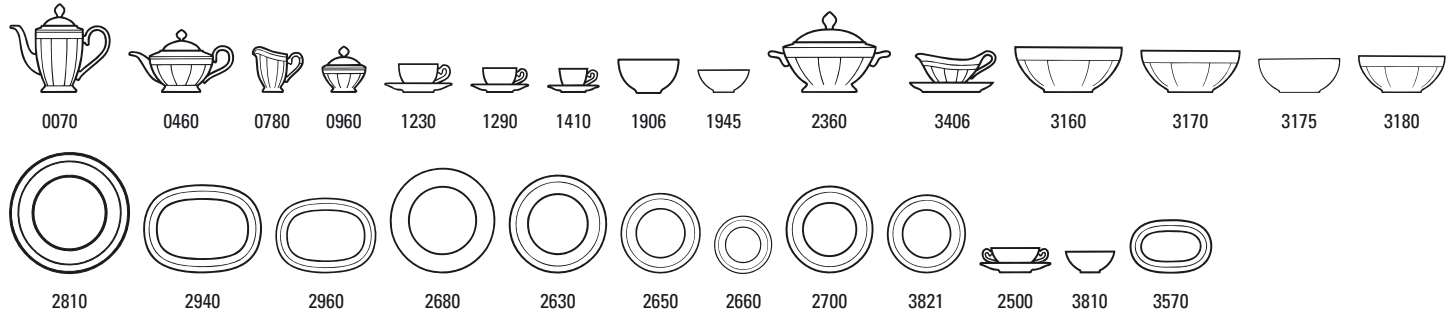

Premium Bone Porcelain, dishwasher safe