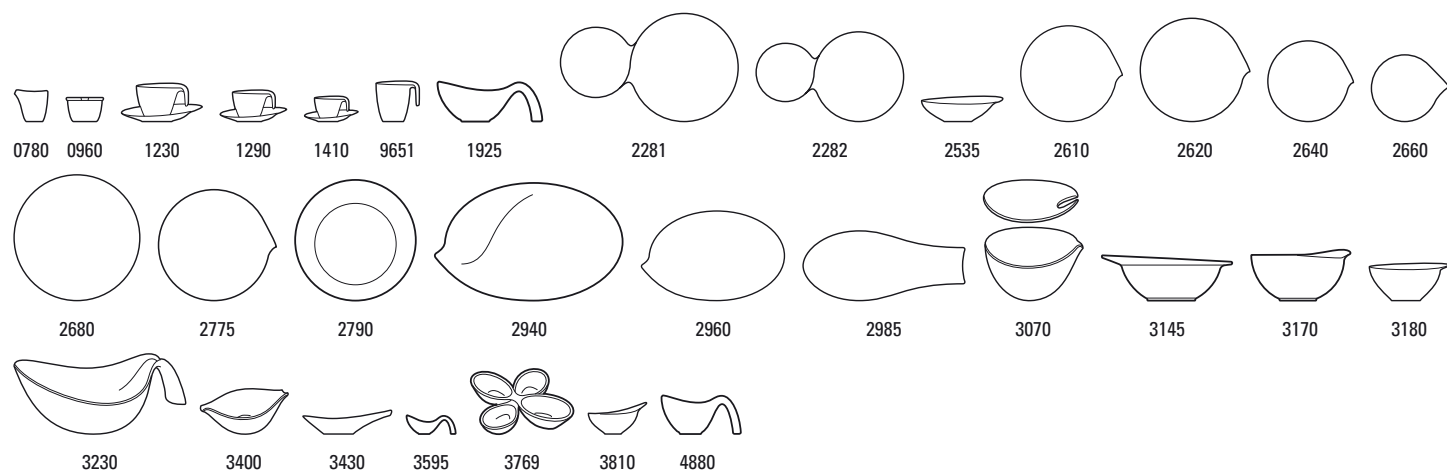

Flow 10-3420-

Code	Items	Dim.	EUR
0780	Creamer 6 pers.	{1} 0,20l	32,90
0960	Sugar/jampot 6 pers.	{1} 0,20l	34,90
1230	Breakfast cup & saucer 2pcs		39,90
1240	Breakfast cup	{6} 0,38l	24,00
1250	Saucer breakfast cup	{6} 21x18cm	15,90
1290	Coffee cup & saucer 2pcs		33,90
1300	Coffee cup	{6} 0,20l	21,00
1310	Saucer coffee cup	{6} 18x15cm	12,90
1410	Espresso cup & saucer 2pcs		29,90
1420	Espresso cup	{6} 0,10l	20,00
1430	Saucer espresso cup	{6} 14x12cm	9,90
9651	Mug	{6} 0,34l	16,90
1925	Bowl with handles	{1} 0,60l	26,90
2281	Two in One	{1} 47x29cm	49,90
2282	Two in One	{1} 39x25cm	39,90
2535	Deep plate/Cereal bowl	{6} 21x20cm, 0,30l	25,50
2610	Flat plate small	{6} 26x24cm	23,50
2620	Flat plate	{6} 28x27cm	25,50
2640	Salad plate	{6} 23x22cm	23,00

2660	Bread & butter plate	{6} 20x17cm	19,90
2680	Buffet plate	{1} 33cm	46,90
2775	Gourmet plate	{6} 31x29cm	29,90
2790	Pasta plate	{4} 30cm	32,90
2940	Oval platter	{1} 47cm	59,00
2960	Oval platter	{1} 36cm	46,90
2985	Oval platter/Fish plate	{1} 43x19cm	37,90
3070	Covered vegetable	{1} 3,00l	89,00
3145	Pasta bowl	{1} 2,50l	59,00
3170	Salad bowl (2)	{1} 2,50l	59,00
3180	Salad bowl (3)	{1} 1,70l	53,00
3230	Salad bowl with handles	{1} 1,80l	59,00
3400	Sauceboat/soup cup	{1} 0,36l	26,90
3430	Small sauce boat	{1} 0,24l	29,90
3595	Amuse Bouche	{6} 0,03l	14,90
3769	Hors-d'oeuvre set 2pcs		44,90
3770	Hors-d'oeuvre	{1} 27x9cm, 0,12l	23,90
3771	Hors-d'oeuvre	{1} 25x8cm, 0,05l	21,00
3810	Individual bowl	{6} 16x13cm, 0,30l	21,90
4880	Cup with handles	{1} 0,45l	23,50

All prices indicated in this pricelist are suggested Retail Prices.