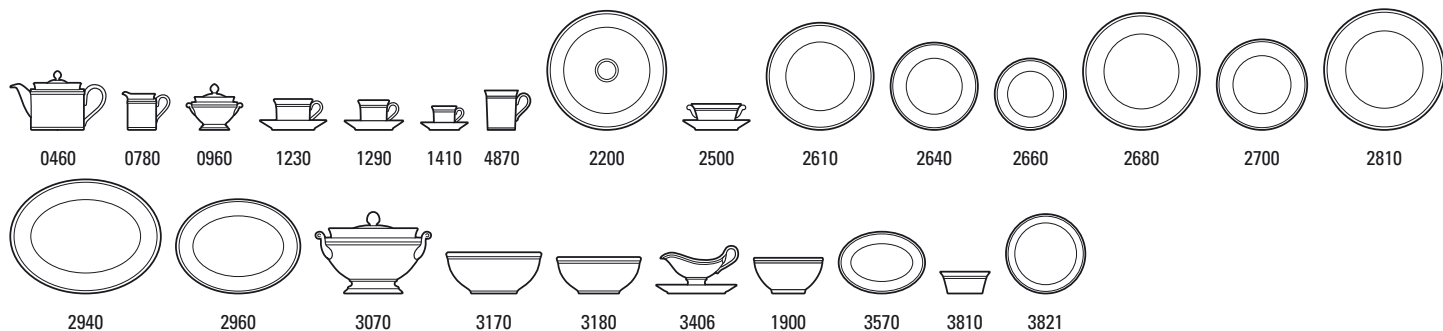

Premium Porcelain, dishwasher safe, microwave safe