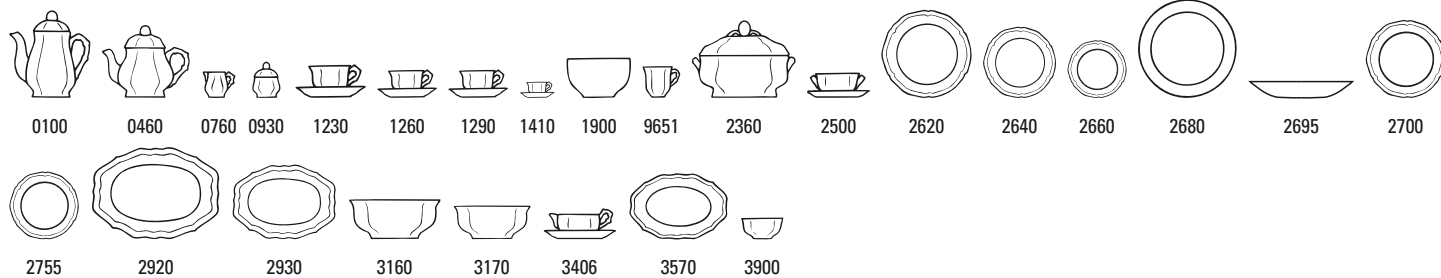

Premium Porcelain, dishwasher safe, microwave safe