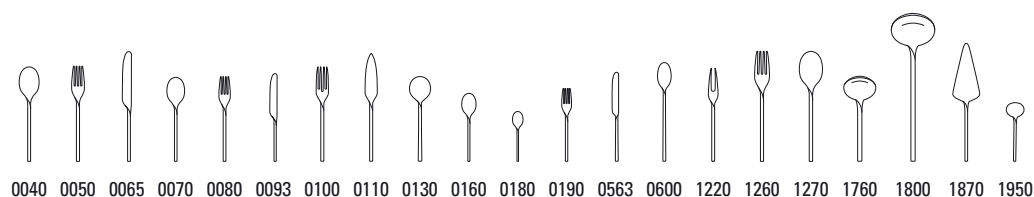

Supplements: Dinnerware Metropolitan page 56 / Coffee & Tea page 83 / Sets page 118 / Vases & Flowers page 143 / Candleholders page 151.