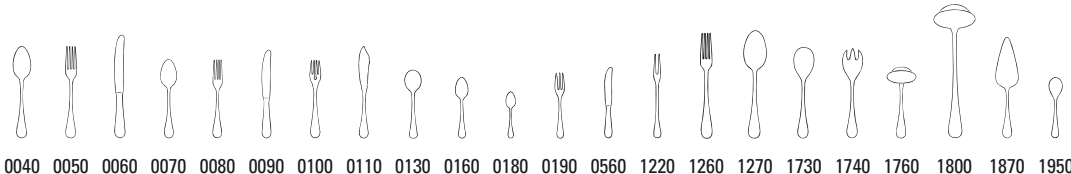

0040 0050 0060 0070 0080 0090 0100 0110 0130 0160 0180 0190 0560 1220 1260 1270 1730 1740 1760 1800 1870 1950

All prices indicated in this pricelist are suggested Retail Prices.