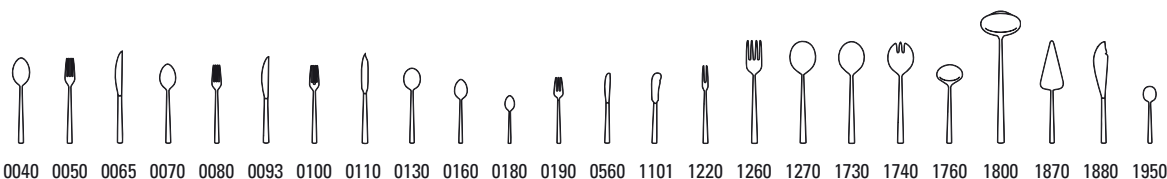

0040 0050 0065 0070 0080 0093 0100 0110 0130 0160 0180 0190 0560 1101 1220 1260 1270 1730 1740 1760 1800 1870 1880 1950