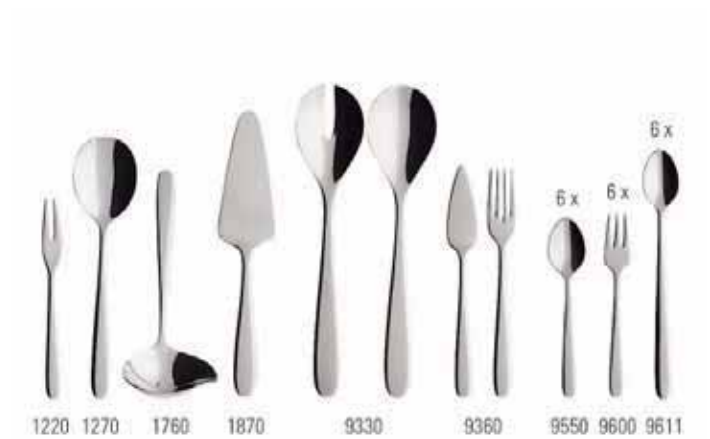

DAILY LINE

18/10 stainless steel, dishwasher safe

Daily Line 12-6403-

Code	Items	Dim.	EUR
1220	Cold meat fork large	{1} 160mm	9,90
1270	Serving spoon	{1} 210mm	11,90
1760	Gravy ladle	{1} 182mm	14,90
1870	Pie server	{1} 230mm	14,90
9330	Salad servers. 2pcs	{1} 250mm	29,90
9360	Fish kit, 2pcs	{1}	17,90
9550	After dinner tea spoon set/6	{1} 142mm	22,90
9600	Pastry fork set of 6	{1} 147mm	22,90
9611	Longdrink spoon set of 6	{1} 200mm	28,90