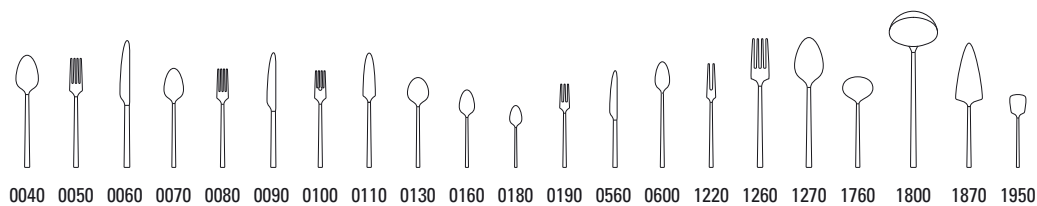

Supplements: Dinnerware Classic page 68 / Candleholders page 149.

All prices indicated in this pricelist are suggested Retail Prices.