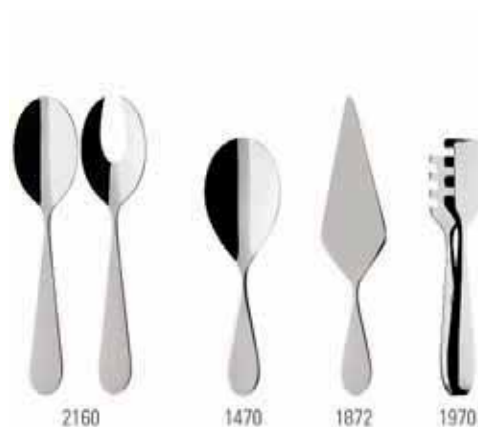

Sereno XXL 12-6402-

Code	Items	Dim.	EUR
2160	Salad serving set	{1} 300mm	46,90
1470	Rice spoon	{1} 255mm	23,90
1872	Pie server	{1} 300mm	23,90
1970	Serving tongs	{1} 250mm	29,90

All prices indicated in this pricelist are suggested Retail Prices.