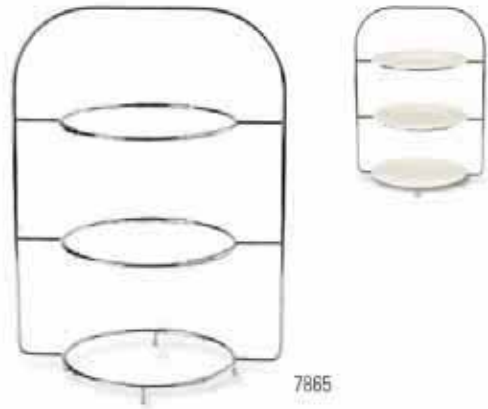

Premium Bone Porcelain, dishwasher safe, microwave safe

Anmut 10-4545-

Code	Items	Dim.	EUR
0070	Coffeepot 6 pers.	{1} 1,50l	95,00
0460	Teapot 6 pers.	{1} 1,00l	95,00
0780	Creamer 6 pers.	{1} 0,20l	39,90
0960	Sugar/jampot 6 pers.	{1} 0,35l	44,90
1230	Breakfast cup & saucer 2pcs		44,90
1240	Breakfast cup	{6} 0,40l	25,90
1250	Saucer breakfast cup	{6} 17cm	19,00
1290	Coffee cup & saucer 2pcs		32,90
1300	Coffee cup	{6} 0,20l	19,90
1310	Saucer coffee cup	{6} 15cm	13,00
1260	Tea cup & saucer 2pcs		32,90
1270	Tea cup	{6} 0,20l	19,90
1280	Saucer tea cup	{6} 15cm	13,00
1410	Espresso cup & saucer 2pcs		29,90
1420	Espresso cup	{6} 0,10l	17,90
1430	Saucer espresso cup	{6} 12cm	12,00
9651	Mug	{6} 0,35l	23,90
2210	Cake plate	{1} 34cm	85,00
2360	Round soup tureen	{1} 2,70l	209,00
3070	Covered vegetable	{1} 2,20l	135,00
3406	Sauceboat 2pcs.	0,45l	85,00

3407	Sauceboat without saucer	{1} 0,45l	43,00
3408	Saucer sauceboat	{1} 20cm	42,00
3170	Salad bowl (2)	{1} 23cm	69,00
3180	Salad bowl (3)	{1} 21cm	59,00
2810	Round platter	{1} 33cm	85,00
2940	Oval platter (2)	{1} 41cm	123,00
2960	Oval platter (3)	{1} 34cm	92,00
2500	Soup cup & saucer 2pcs		67,00
2510	Soup cup	{6} 0,35l	48,00
2520	Saucer soup cup	{6} 17cm	19,00
2630	Flat plate	{6} 27cm	28,50
2650	Salad plate	{6} 22cm	26,00
2660	Bread & butter plate	{6} 16cm	21,00
2700	Deep plate	{6} 24cm	28,50
2680	Buffet plate	{1} 30cm	42,90
3570	Pickle dish	{1} 20cm	42,00
3821	Salad dish	{6} 20cm	29,00
3810	Individual bowl (2)	{6} 13cm	21,90
7865	Tray stand	{1}	35,00
7745	Coffee Set 15 pcs		493,20
7748	Dinner Set 21 pcs		775,00

Set compositions

7745: 1x0780, 1x0960, 6x1300, 6x1310, 1x2210, 6x2660; **7748:** 6x2630, 6x2650, 6x2700, 1x2940, 1x3170, 1x3407, 1x3408

All prices indicated in this pricelist are suggested Retail Prices.