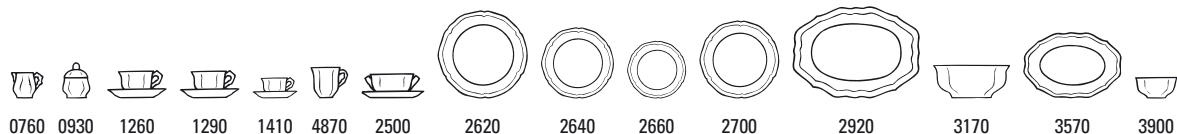

Manoir 10-2396- ⓘ

Code	Items	Dim.	EUR
0760	Creamer 6 pers.	{1} 0,25l	36,90
0930	Covered sugar 6 pers.	{1} 0,20l	41,90
1260	Tea cup & saucer 2pcs		31,90
1270	Tea cup	{6} 0,20l	19,90
1280	Saucer tea cup	{6} 15cm	12,00
1290	Coffee cup & saucer 2pcs		31,90
1300	Coffee cup	{6} 0,20l	19,90
1310	Saucer coffee cup	{6} 15cm	12,00
1410	Espresso cup & saucer 2pcs		29,90
1420	Espresso cup	{6} 0,10l	15,90
1430	Saucer espresso cup	{6} 13cm	14,00

4870	Mug	{6} 0,30l	21,90
2500	Soup cup & saucer 2pcs		54,90
2510	Soup cup	{6} 0,35l	32,90
2520	Saucer soup cup	{6} 17cm	22,00
2620	Flat plate	{6} 26cm	26,90
2640	Salad plate	{6} 21cm	22,90
2660	Bread & butter plate	{6} 17cm	16,90
2700	Deep plate	{6} 23cm	26,90
2920	Oval platter (2)	{1} 37cm	79,00
3170	Salad bowl (2)	{1} 21cm	59,00
3570	Pickle dish	{1} 24cm	38,90
3900	Individual bowl (2)	{6} 15cm	22,90