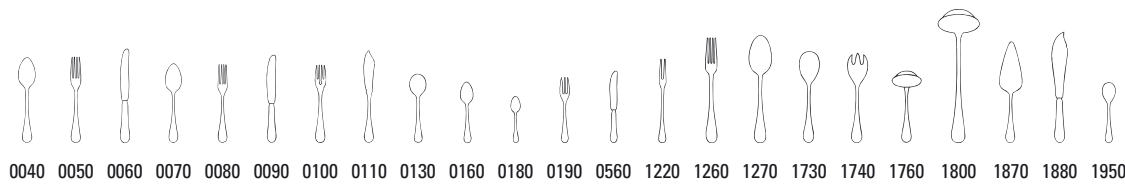

KREUZBAND SEPTFONTAINES

18/10 stainless steel, dishwasher safe

Kreuzband Septfontaines 12-6243-

Code	Items	Dim.	EUR
0040	Dinner spoon	{6} 206mm	19,90
0050	Dinner fork	{6} 203mm	19,90
0060	Dinner knife	{6} 222mm	29,90
0070	Dessert spoon	{6} 187mm	19,90
0080	Dessert fork	{6} 185mm	19,90
0090	Dessert knife	{6} 204mm	29,90
0100	Fish fork	{6} 182mm	29,90
0110	Fish knife	{6} 218mm	29,90
0130	Soup/cream spoon	{6} 175mm	19,90
0160	After dinner tea spoon	{6} 139mm	14,90
0180	Demi-tasse spoon	{6} 111mm	12,90
0190	Pastry fork	{6} 145mm	15,90
0560	Fruit knife	{6} 174mm	31,90
1220	Cold meat fork large	{1} 200mm	31,90
1260	Serving fork	{1} 243mm	56,00
1270	Serving spoon	{1} 255mm	56,00

Code	Items	Dim.	EUR
1730	Salad serving spoon	{1} 203mm	49,00
1740	Salad serving fork	{1} 203mm	49,00
1760	Gravy ladle	{1} 176mm	56,00
1800	Soup ladle large	{1} 294mm	94,00
1870	Pie server	{1} 235mm	56,00
1880	Cake knife	{1} 258mm	72,00
1950	Sugar/ice cream spoon	{6} 143mm	20,90

9030	Cutlery set 24pcs		399,00
9050	Cutlery set 30pcs		479,00
9072	Cutlery set 70pcs soup ladle		1.746,80
9089	Cutlery set 48pcs		798,00
9095	Cutlery set 75pcs		1.818,80
9115	Cutlery set 113pcs lunch		2.779,20
9130	Cutlery set 60pcs		1.576,60

LA CLASSICA

18/10 stainless steel, dishwasher safe

La Classica 12-6417-