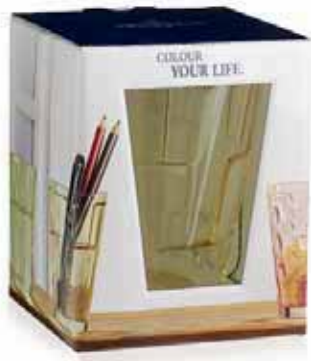

DRESSED UP

Crystal Glass, dishwasher safe

Dressed Up 11-3620-

Code	Items	Dim.	EUR
3610	Water glass Square amber	{1} 105mm, 0,31l	11,90

Dressed Up 11-3620-

Code	Items	Dim.	EUR
3611	Water glass Quad smoke	{1} 105mm, 0,32l	11,90