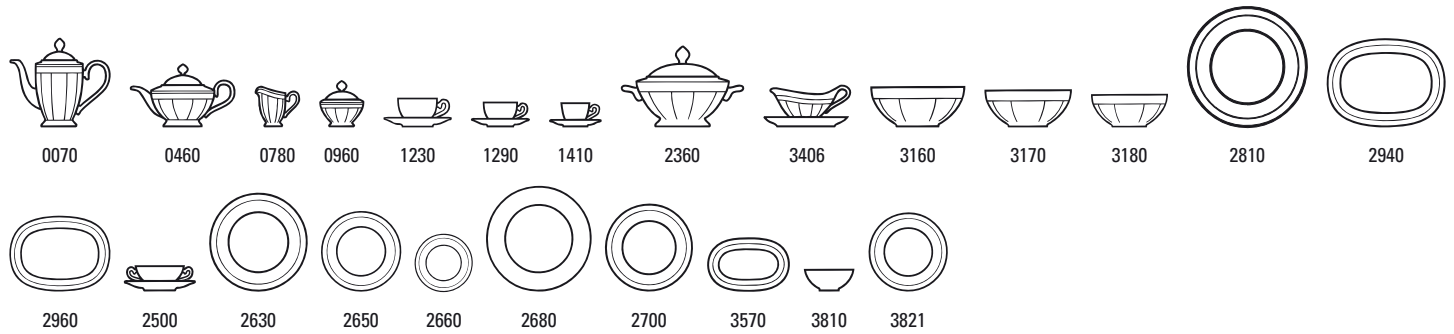

Premium Bone Porcelain, dishwasher safe