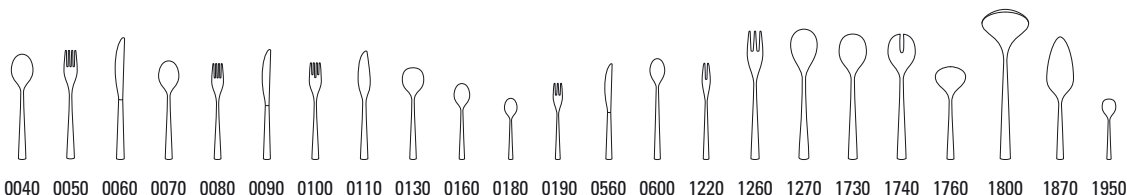

0040 0050 0060 0070 0080 0090 0100 0110 0130 0160 0180 0190 0560 0600 1220 1260 1270 1730 1740 1760 1800 1870 1950

Supplements: Dinnerware Classic page 71.