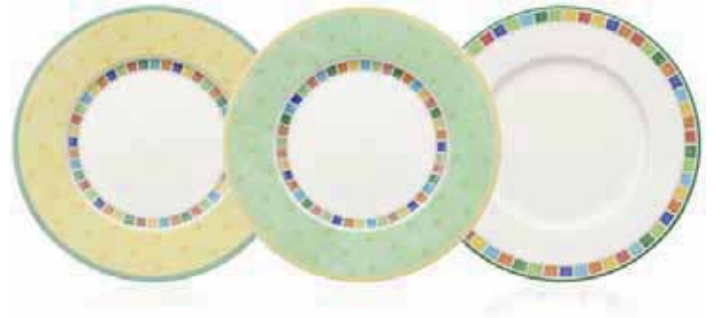

from left to right: TWIST ALEA Limone, TWIST ALEA Verde, TWIST ALEA Caro