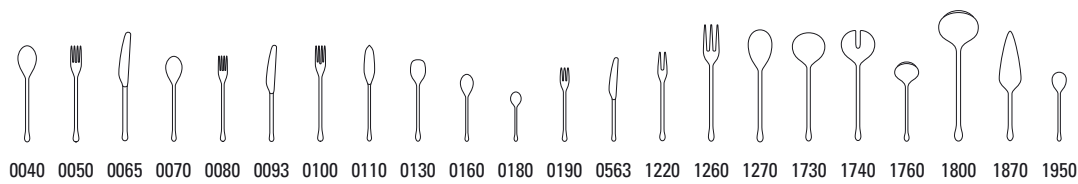

0040 0050 0065 0070 0080 0093 0100 0110 0130 0160 0180 0190 0563 1220 1260 1270 1730 1740 1760 1800 1870 1950

All prices indicated in this pricelist are suggested Retail Prices.