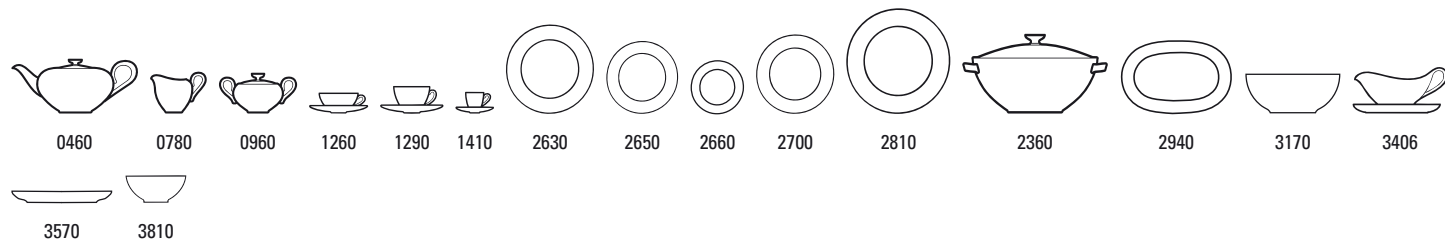

## Anmut Platinum No.1 10-4636-

Code	Items	Dim.	EUR
0460	Teapot 6 pers.	{1} 1,00l	139,00
0780	Creamer 6 pers.	{1} 0,21l	49,90
0960	Sugar/jampot 6 pers.	{1} 0,35l	55,00
1260	Tea cup & saucer 2pcs		43,00
1270	Tea cup	{6} 0,20l	25,00
1280	Saucer tea cup	{6} 15cm	18,00
1290	Coffee cup & saucer 2pcs		43,00
1300	Coffee cup	{6} 0,20l	25,00
1310	Saucer coffee cup	{6} 15cm	18,00
1410	Espresso cup & saucer 2pcs		36,80
1420	Espresso cup	{6} 0,10l	21,90
1430	Saucer espresso cup	{6} 12cm	14,90