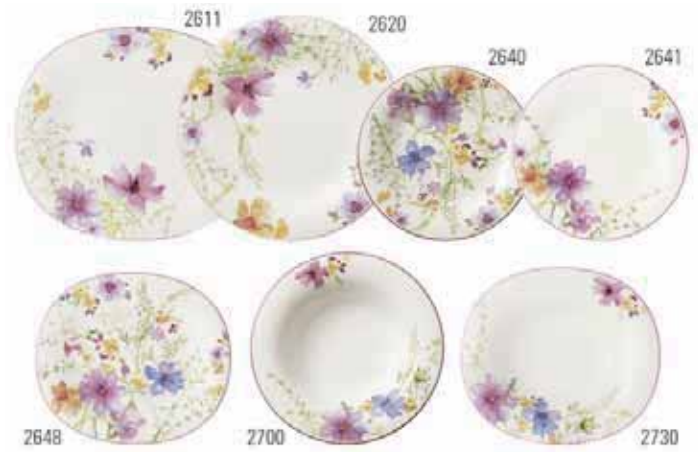

MARIEFLEUR

⊕ 2012

Premium Porcelain, dishwasher safe, microwave safe