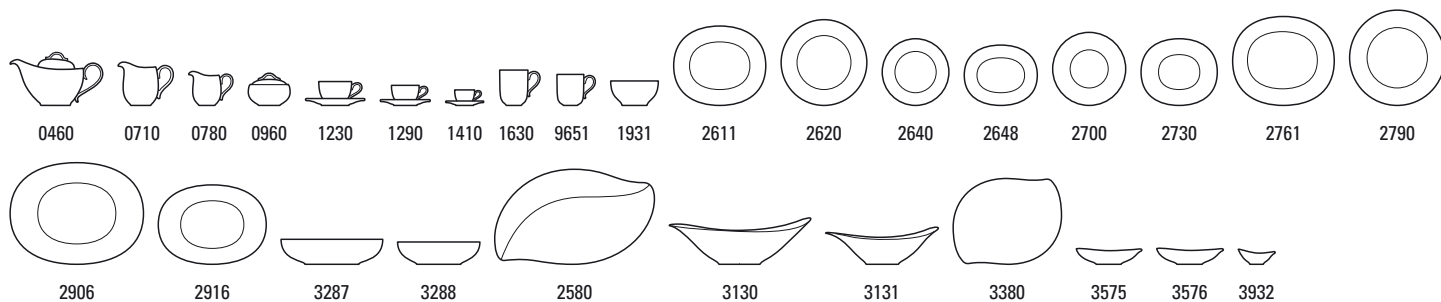

## New Cottage Basic 10-3460-

Code	Items	Dim.	EUR
0460	Teapot 6 pers.	{1} 1,20l	79,00
0710	Milk jug	{1} 0,60l	46,90
0780	Creamer 6 pers.	{1} 0,30l	29,90
0960	Sugar/jampot 6 pers.	{1} 0,45l	32,90
1230	Breakfast cup & saucer 2pcs		31,90
1240	Breakfast cup	{6} 0,39l	17,90
1250	Saucer breakfast cup	{6} 19cm	14,00
1290	Coffee cup & saucer 2pcs		22,90
1300	Coffee cup	{6} 0,25l	13,90
1310	Saucer coffee cup	{6} 16cm	9,00
1410	Espresso cup & saucer 2pcs		20,90
1420	Espresso cup	{6} 0,08l	12,90
1430	Saucer espresso cup	{6} 12cm	8,00
1630	Latte Macchiato Mug	{6} 0,48l	17,90
9651	Mug	{6} 0,35l	15,50
1931	French-Bol	{4} 0,75l	17,90
2611	Oval flat plate	{6} 29x25cm	21,90
2620	Flat plate	{6} 27cm	17,90